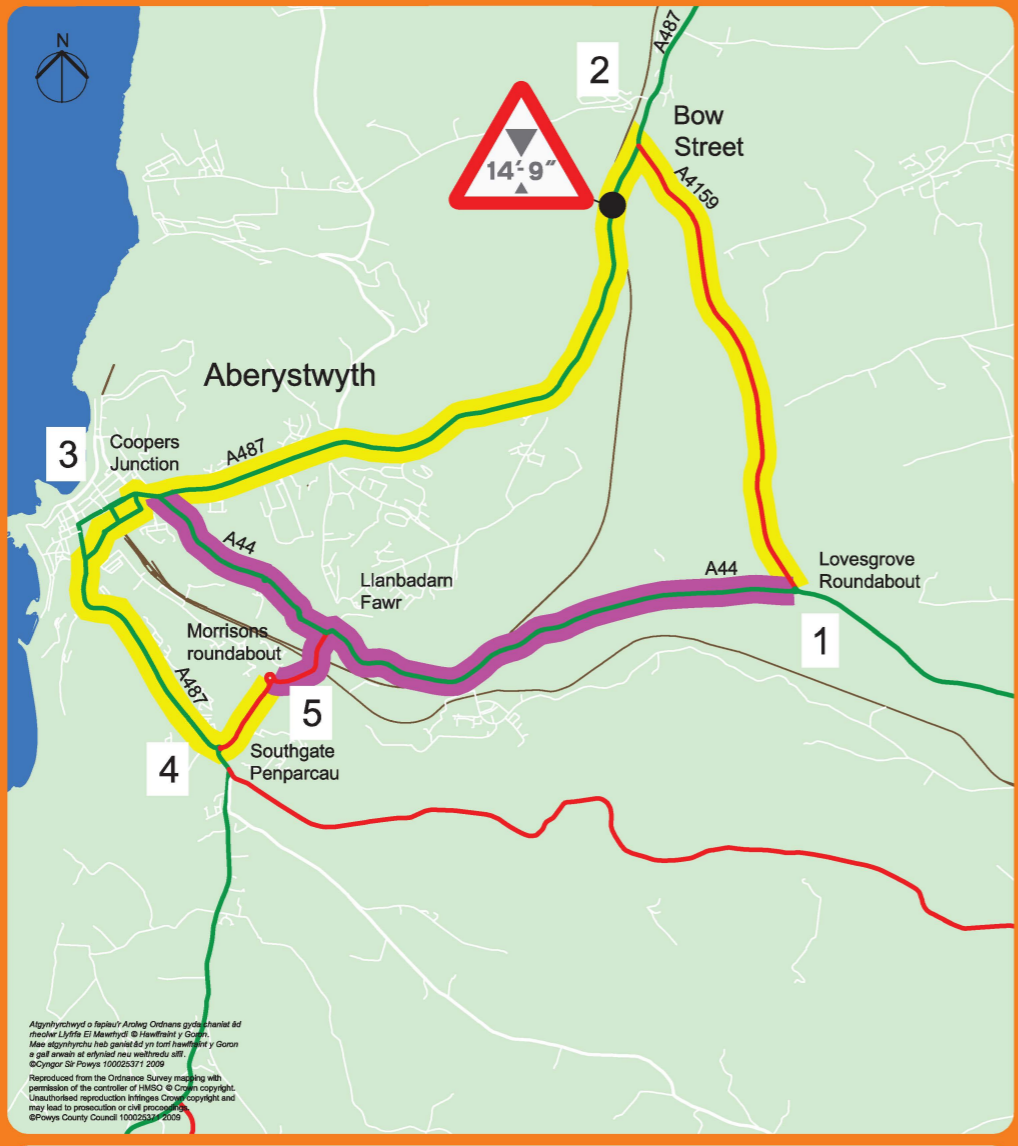

A44 - E

A44 - Section E Closure of Llanbadarn Fawr Junction

Primary Routes	Closed section of network
Other main routes	Diversion Route
Minor roads	Height restriction
Route of railway	County Boundary

A44 - E

A44 Section E

ROUTE DESCRIPTION

Ceredigion County Council control at Lovesgrove roundabout & Coopers Junction

WESTBOUND TRAFFIC

Divert onto A4159 at Lovesgrove roundabout to Bow street, take A487 to Aberystwyth Town Centre.

EASTBOUND TRAFFIC

Divert onto the A487 North to Bow Street, take A4159 and rejoining A44 at Lovesgrove Roundabout.

CONTACTS

Mid Wales Trunk Road Agency	0845 607 6060
Ceredigion County Council	01970 617 911
Dyfed Powys Police Control Room	0845 330 2000
Traffic Wales	0845 602 6020

Tactical Diversion Routes

Physical Implementation

Location	Action
1.	Erect 'ROAD AHEAD CLOSED' sign indicating alternative route symbol to follow on Westbound A44 sliproad off of roundabout. Erect 'END OF DIVERSION' sign on southbound entry to roundabout off the A4159
2.	Erect Diversion sign, turn left from A4159 onto A487 South. Erect diversion sign, turn Right from A487 northbound onto A4159
3.	Erect 'ROAD AHEAD CLOSED' sign indicating alternative route symbol to follow on East bound entry to A44. Erect 'END OF DIVERSION' sign on A487 Southbound at junction with A44
4.	At Southgate Roundabout, Erect advance notice of closure of A44, diverting traffic on A487 Northbound to commencement of A44 diversion
5.	Erect 'ROAD AHEAD CLOSED' sign at North bound exit of A4120 on Morrisons (Parcydolau) roundabout indicating alternative route symbol to follow

RISKS

- Aberystwyth Ambulance station located on A44, Llanbadarn Road, Llanbadarn Fawr
- Bronlais Hospital Main access off of A44, Llanbadarn Road
- Livestock auctions take place in Aberystwyth (Lovesgrove) on Mondays.
- Low Bridge (14'9") on A487 at Bow Street.