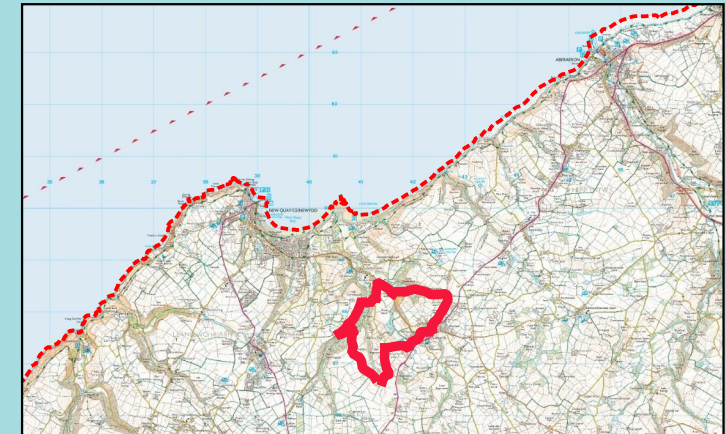

Cylchdaith Llanarth Circular

Dechrau: Pentref Llanarth

Addas ar gyfer: Cerddwyr
Arwyneb: Porfa, Palmant, Ffordd

Dodrefn: 8 gât
Pellter: 7.5 km / 4.7 milltir

Parcio: Pentref Llanarth
Trafnidiaeth: T5

Cyfleusterau: Siop, Tafernau, Garej

Mapiau: OS Explorer 198
OS Landranger 146

Start: Village of Llanarth

Suitable for: Walkers
Surface: Grass, Pavement, Road

Furniture: 8 gates
Distance: 7.5 km / 4.7 miles

Parking: Village of Llanarth
Public Transport: T5

Amenities: Shop, Pub, Garage

Maps: OS Explorer 198
OS Landranger 146

Dilynwch Cod Cefn Gwlad bob amser.
Gwelwch
www.cyfoethnaturiolcymru.gov.uk

Always follow the Countryside Code,
which can be found at
www.naturalresourceswales.gov.uk

Gellir adrodd unrhyw broblemau y dewch ar eu traws ar Llwybrau Tramwy trwy ebostio cllic@Ceredigion.llyw.cymru
Any problems encountered on Rights of Way can be logged at cllic@Ceredigion.gov.uk