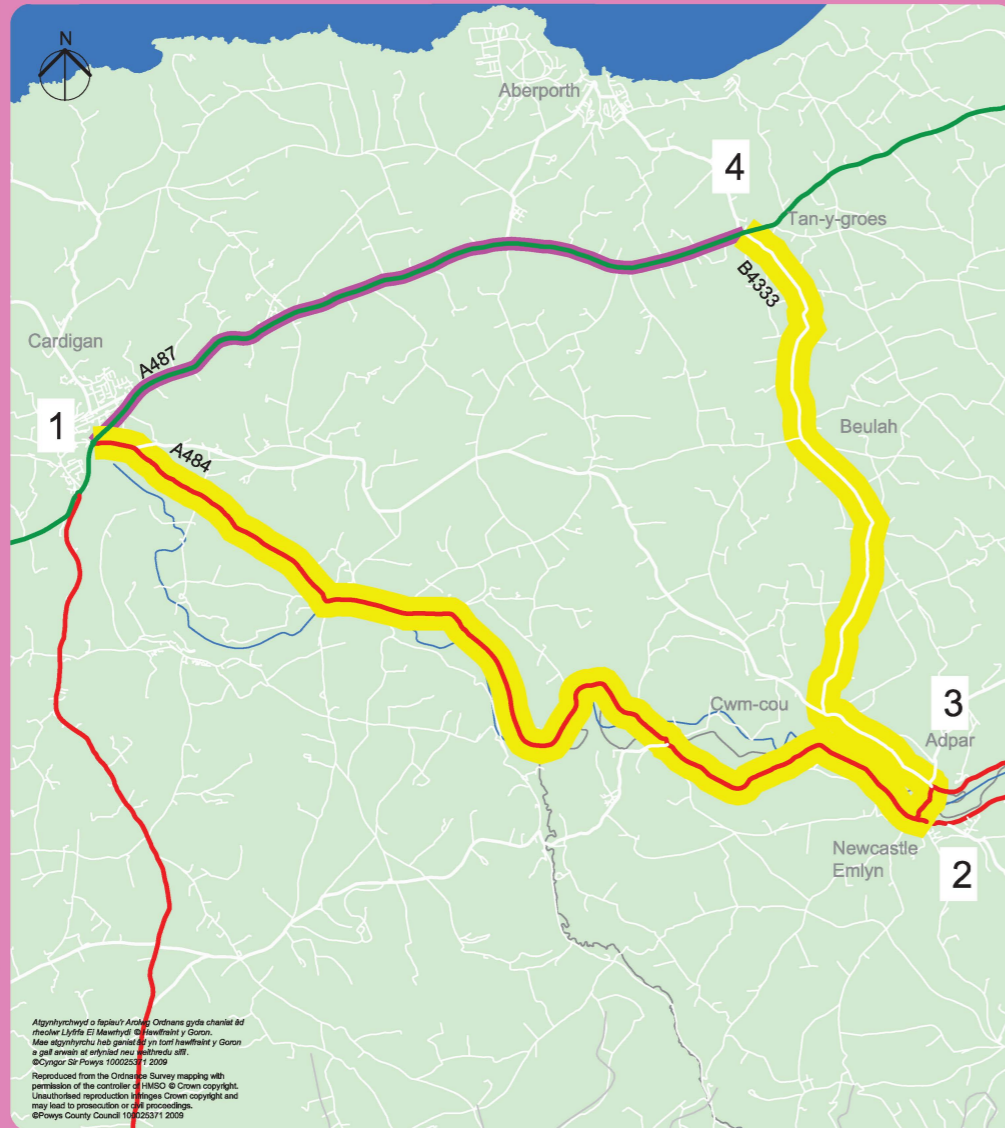

A487 - Section G Hospital Roundabout to Tan-y-groes

A487 - G

- Primary Routes
- Other main routes
- Minor roads
- Route of railway
- Closed section of network
- Diversion Route
- Height restriction
- County Boundary

Tactical Diversion Routes

PHYSICAL IMPLEMENTATION

Location	Action
1.	Erect 'ROAD AHEAD CLOSED' sign indicating alternative route symbol to follow on Northbound A487 sliproad off of Hospital roundabout. Erect 'END OF DIVERSION' sign on A484 Westbound on approach to roundabout.
2.	Erect direction signs from A484 onto A475 and A475 onto A484 at junction.
3.	Erect direction signs from A475 onto B4333 and B4333 onto A475.
4.	Erect 'ROAD AHEAD CLOSED' sign indicating alternative route symbol to follow, on Southbound A487 at Tan-y-groes junction. Erect 'END OF DIVERSION' signs on B4333 approach to junction.

RISKS

- Hospital located at Cardigan
- Livestock markets located at Cardigan & Newcastle Emlyn

A487 Section G

ROUTE DESCRIPTION

Ceredigion County Council control points at Hospital Roundabout and at Tan-y-groes.

NORTHBOUND TRAFFIC

Divert at Hospital roundabout onto A484 to Newcastle Emlyn, then the A475 to Adpar onto the B4333, through Cwm-cou and rejoin A487 at Tan-y-groes.

SOUTHBOUND TRAFFIC

Divert onto B4333 at Tan-y-groes, continue through Cwm-cou to Adpar then the A475 to Newcastle Emlyn, then take the A484 and rejoin the A487 at Cardigan Hospital roundabout.

CONTACTS

Mid Wales Trunk Road Agency	0845 607 6060
Ceredigion County Council	01970 617 911
Dyfed Powys Police Control Room	0845 330 2000
Traffic Wales	0845 602 6020

A487 - G