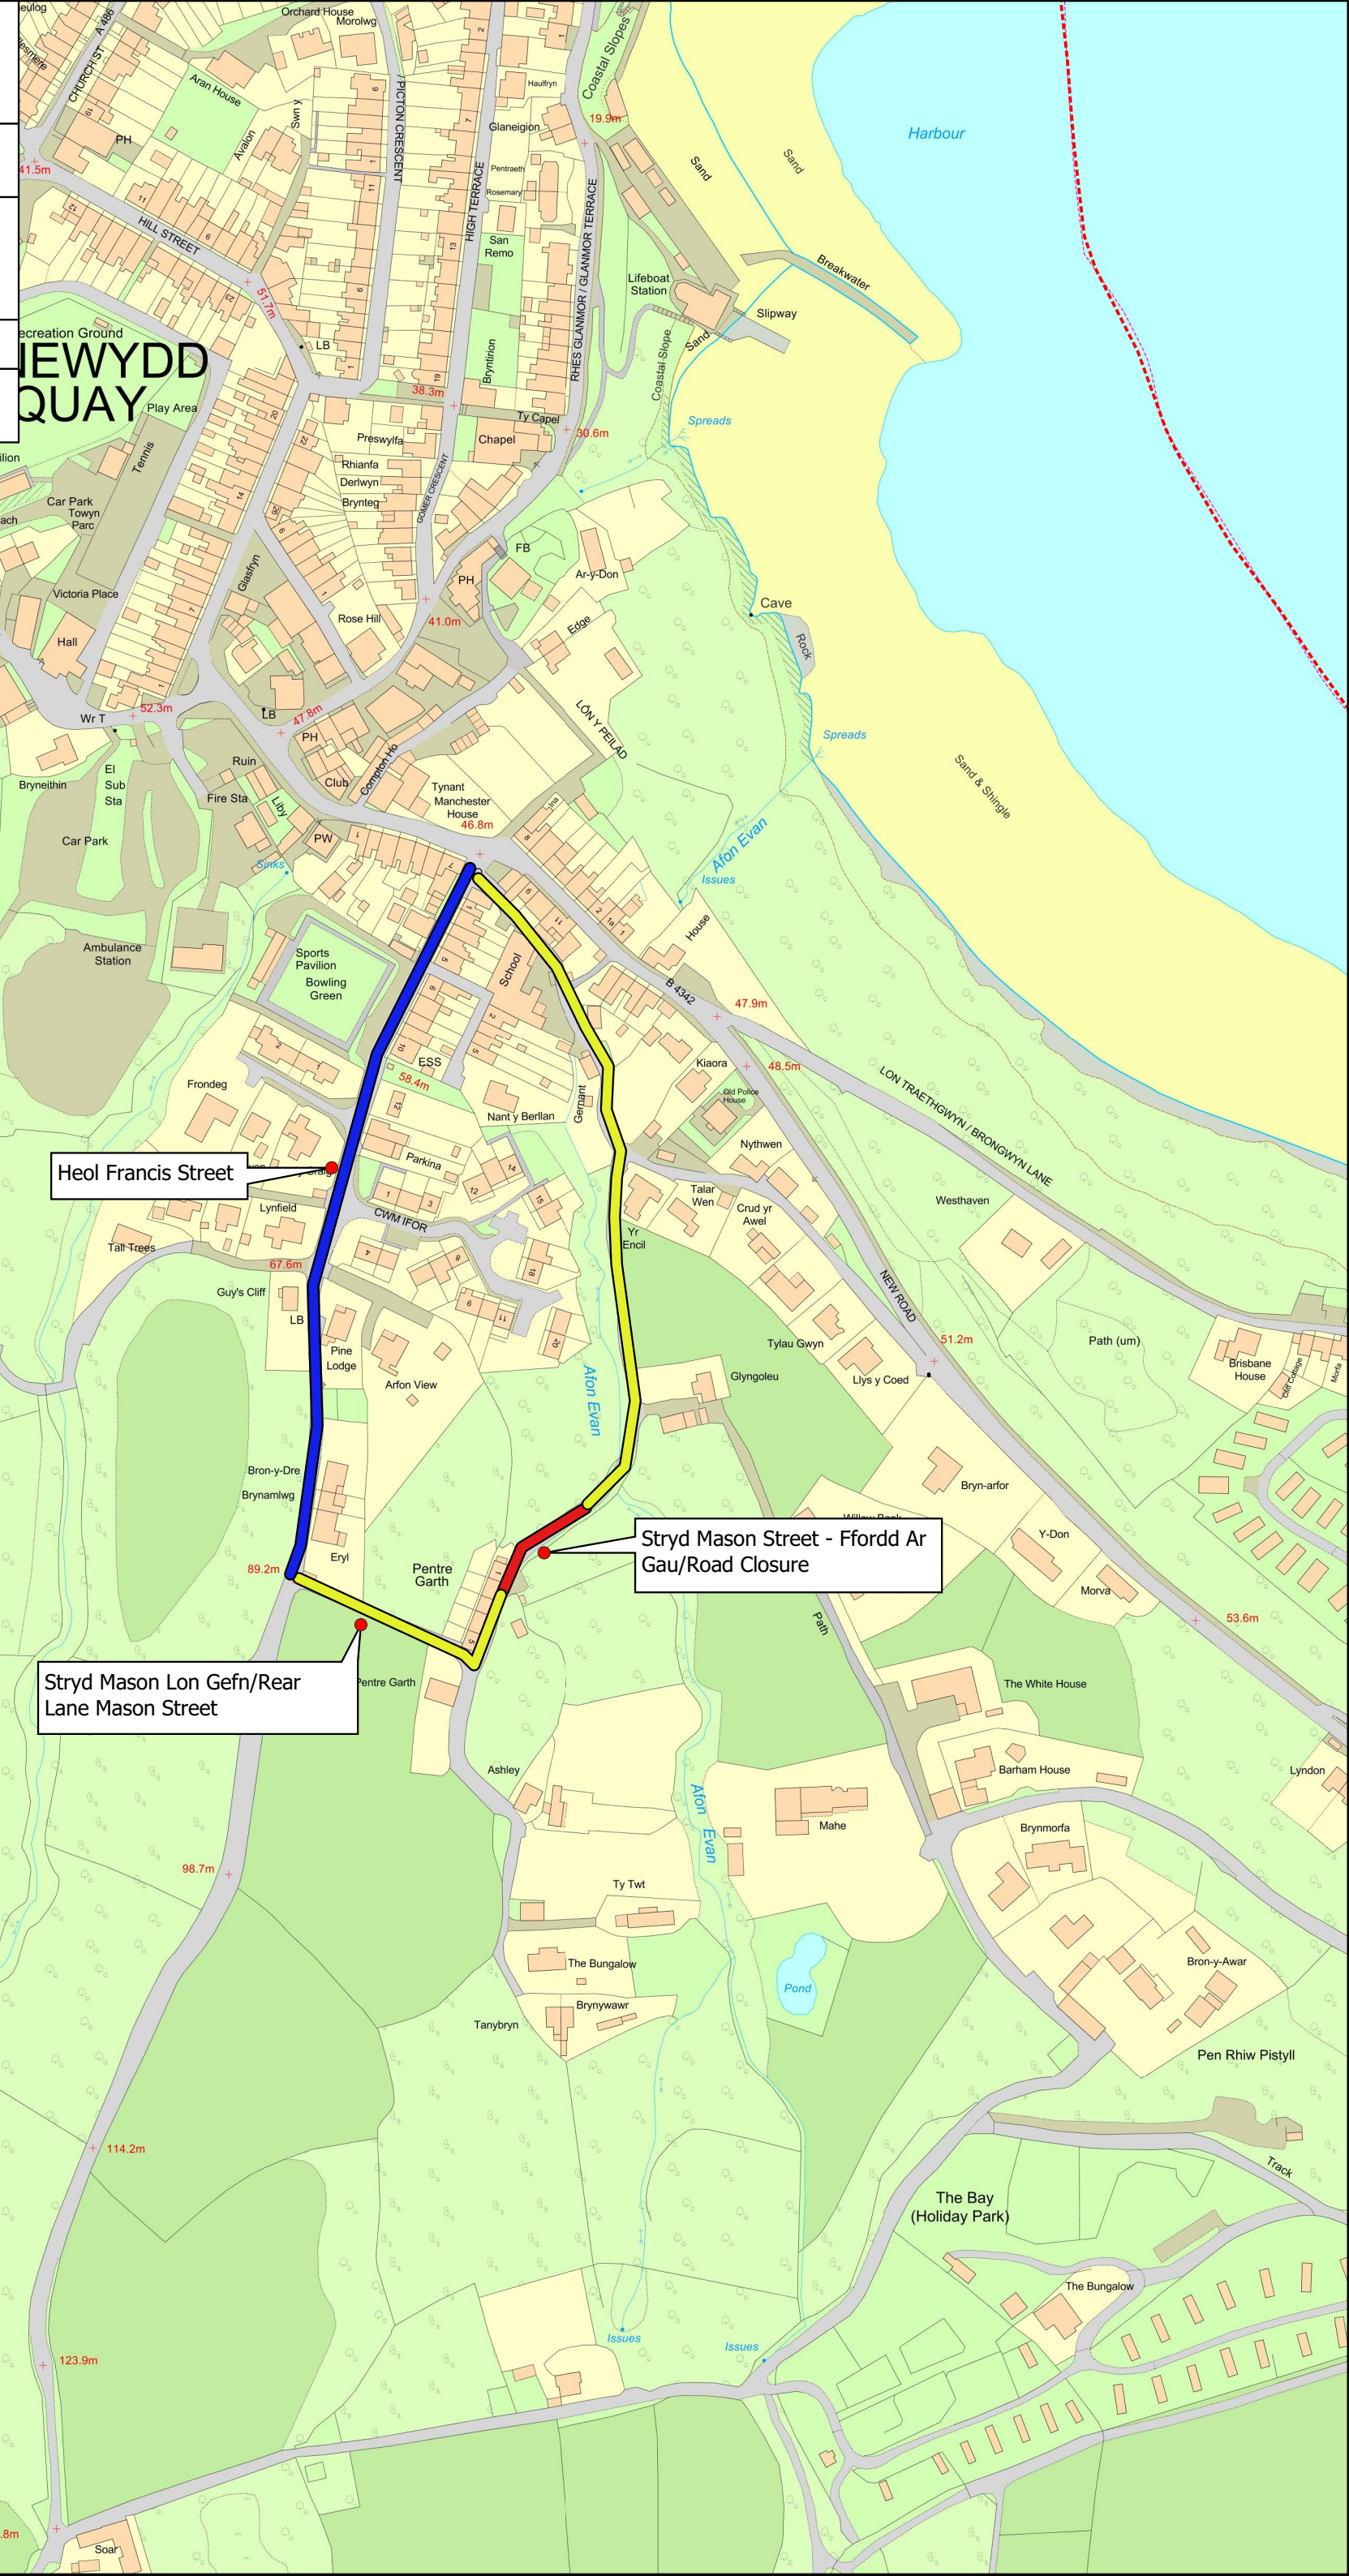

**Teitl/Title: Stryd Mason Street - Ffordd Ar Gau/Road Closure**

Allwedd / Map Key:  
 COCH/RED: Ffordd Ar Gau/Road Closure  
 MELYN/YELLOW: Access Only  
 GLAS/BLUE: Llwybr Amgen/Alternative Route

Graddfa / Scale: 1:2,520.49851  
 Argraffwyd ar / Printed on: 2024-08-07

© Hawffraint y Goron a hawliau cronfa ddata 2024 Arolwg Ordnans 100024419  
 © Crown copyright and database rights 2024 Ordnance Survey 100024419  
 © Hawffraint a hawliau cronfa ddata cyfngedig Ty Gwybodaeth ar Lywodraeth Leol 2024 100024419  
 © Local Government Information House Limited copyright and database rights 2024 100024419  
 © Getmapping plc 2000 | © COWI / Bluesky 2006  
 © Next Perspectives, Welsh Government 2009, 2013-17, Llywodraeth Cymru 2009, 2013-17

Heol Francis Street

Stryd Mason Street - Ffordd Ar Gau/Road Closure

Stryd Mason Lon Gefn/Rear Lane Mason Street