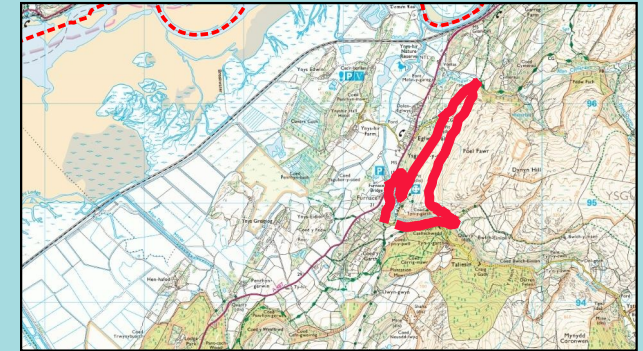

Cylchdaith Ffwrnais - Furnace Circular

Dechrau: Maes Parcio CADW

Start: CADW Car Park

Addas ar gyfer: Cerddwyr
Arwyneb: Trac, Ffordd, Porfa

Suitable for: Walkers
Surface: Track, Road, Grass

Dodrefn: 7 gât, 1 bont
Pellter: 5.3 km / 3.3 milltir

Furniture: 7 gates, 1 bridge
Distance: 5.3 km / 3.3 miles

Parcio: Maes Parcio CADW
Trafnidiaeth: T2

Parking: CADW Car Park
Public Transport: T2

Mapiau: OS Explorer 23
OS Landranger 135

Maps: OS Explorer 23
OS Landranger 135

Dilynwch Cod Cefn Gwlad bob amser.
Gwelwch
www.cyfoethnaturiolcymru.gov.uk

Always follow the Countryside Code,
which can be found at
www.naturalresourceswales.gov.uk

Gellir adrodd unrhyw broblemau y dewch ar eu traws ar Llwybrau Tramwy trwy ebostio cllic@Ceredigion.llyw.cymru
Any problems encountered on Rights of Way can be logged at cllic@Ceredigion.gov.uk