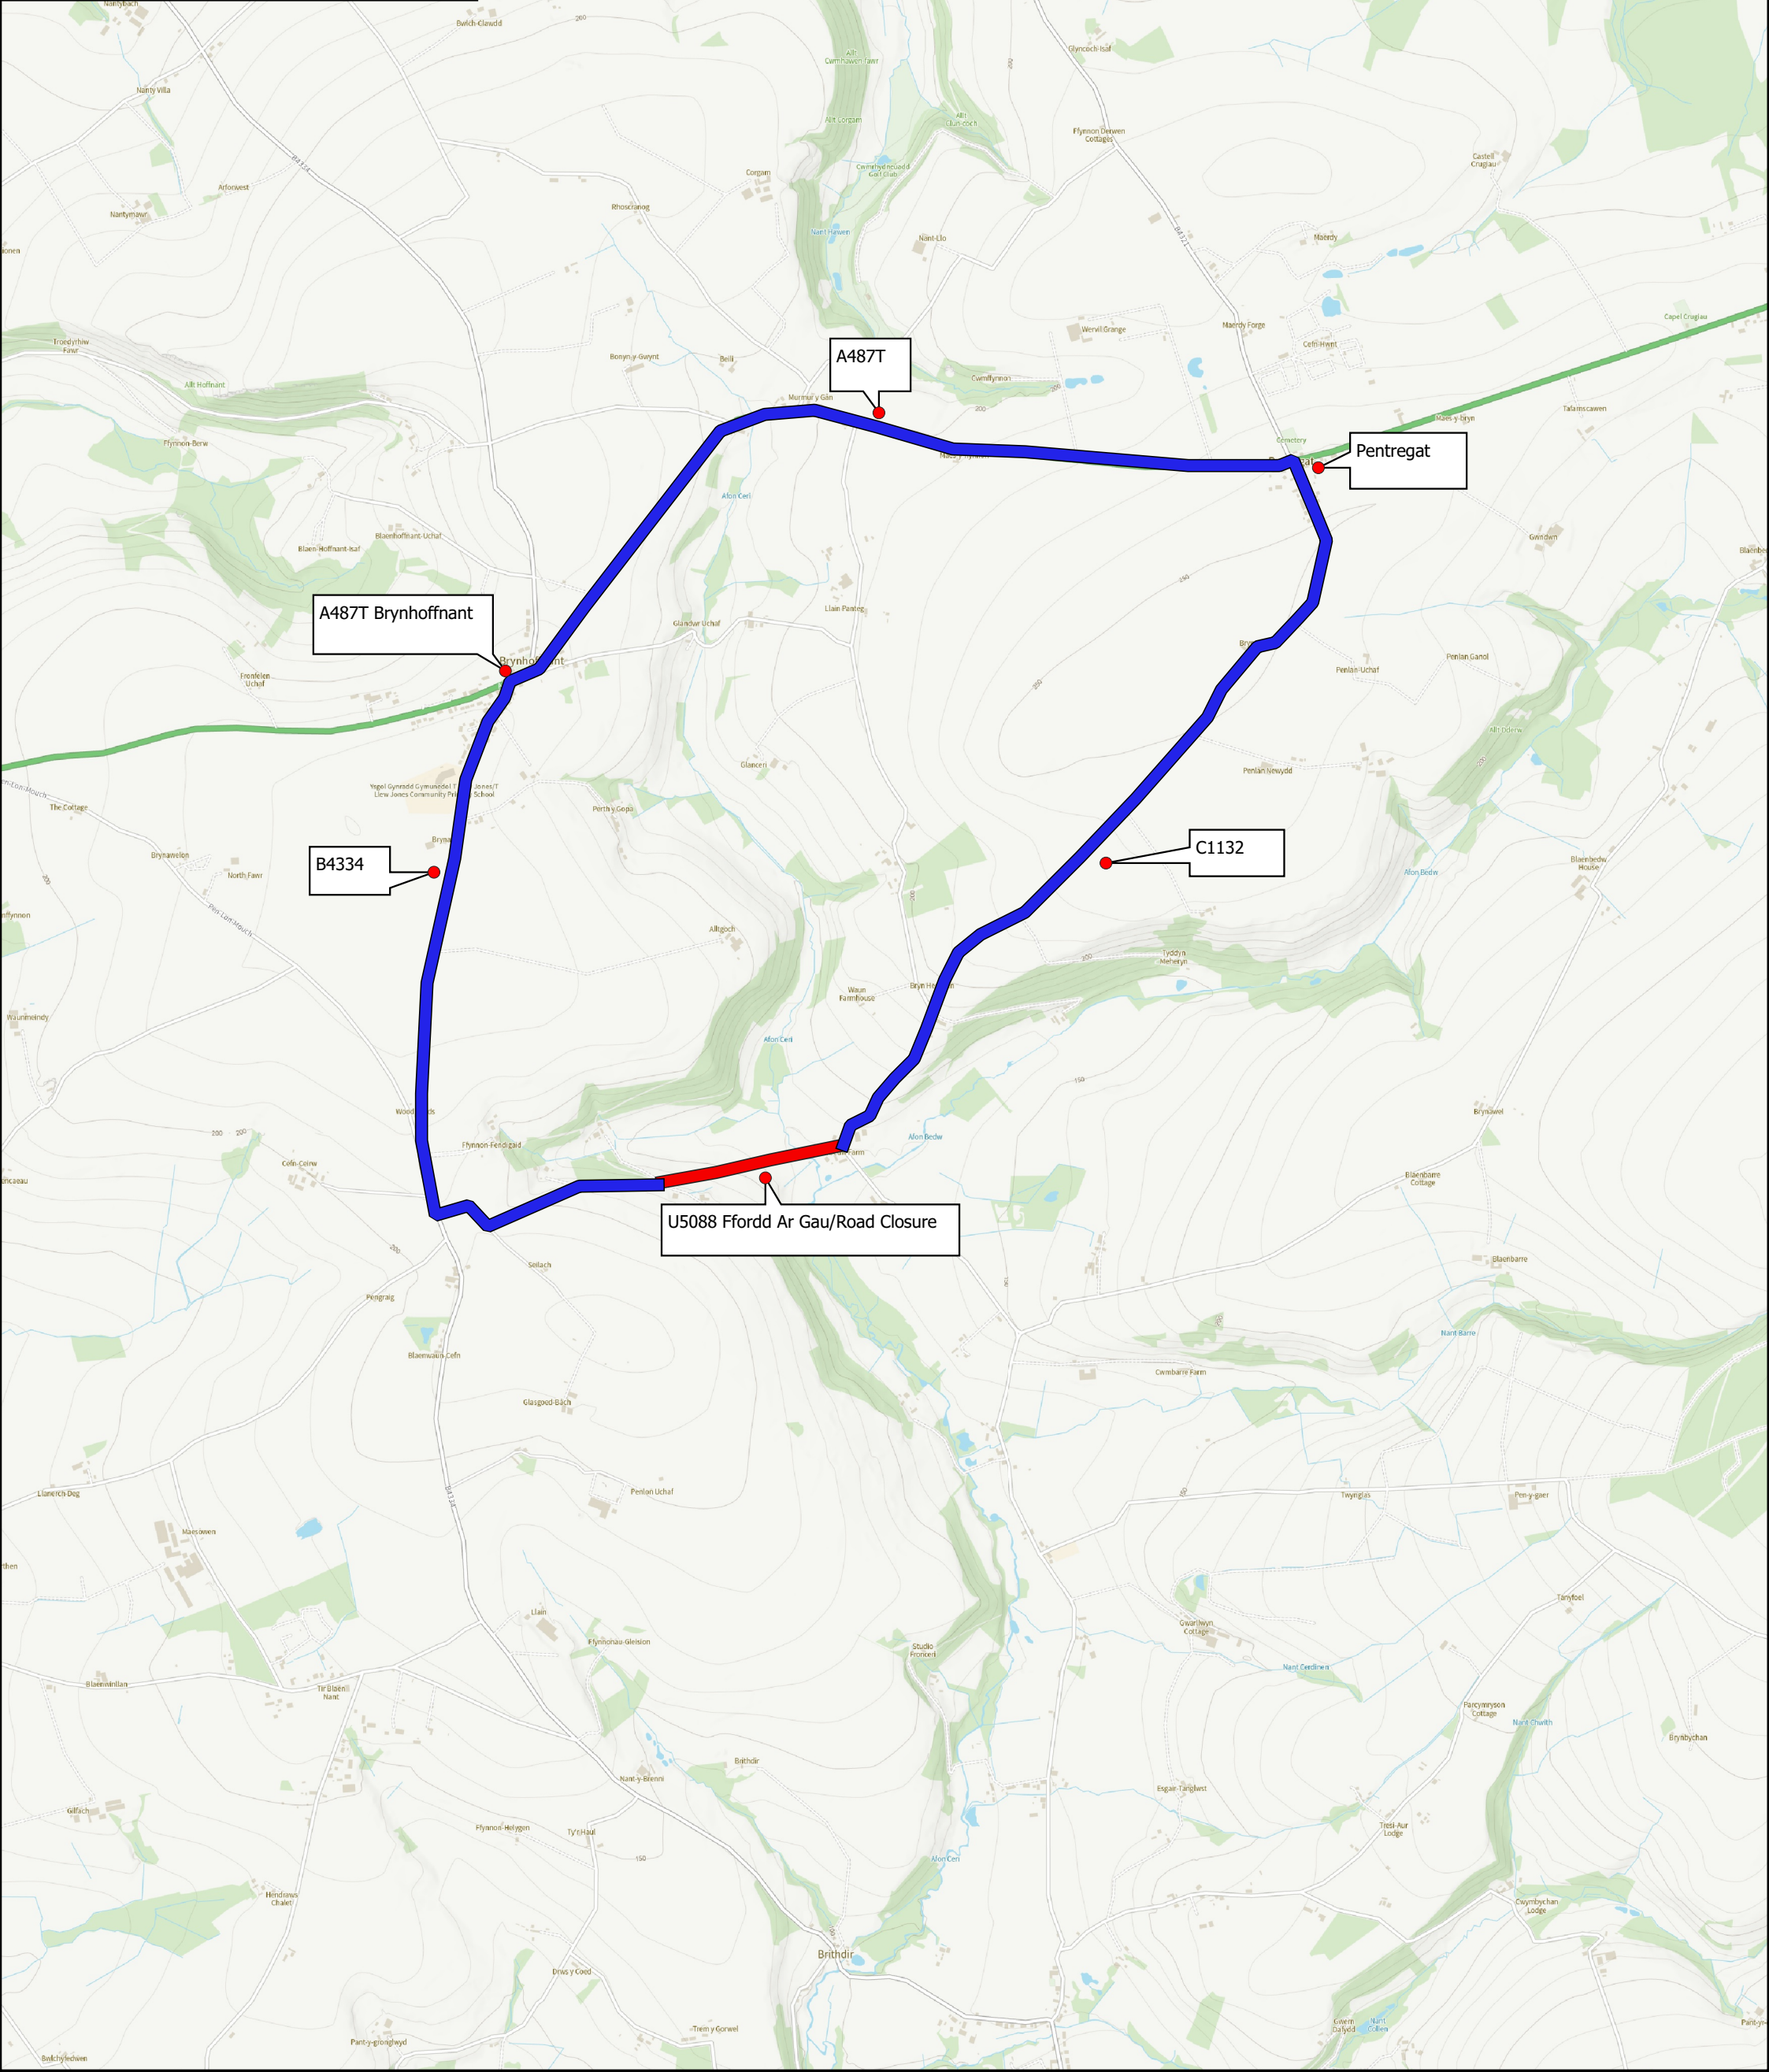

Teitl/Title: U5088 Rhyd Lewis, Llandysul

Allwedd / Map Key:
COCH/RED: Ffordd Ar Gau/road Closure
GLAS/BLUE: Llwybr Amgen/Alternative Route

Graddfa / Scale: 1:17,469,599952
Argraffwyd ar / Printed on: 2025-01-24

A487T Brynhoonant

Pentregat

B4334

C1132

U5088 Ffordd Ar Gau/Road Closure