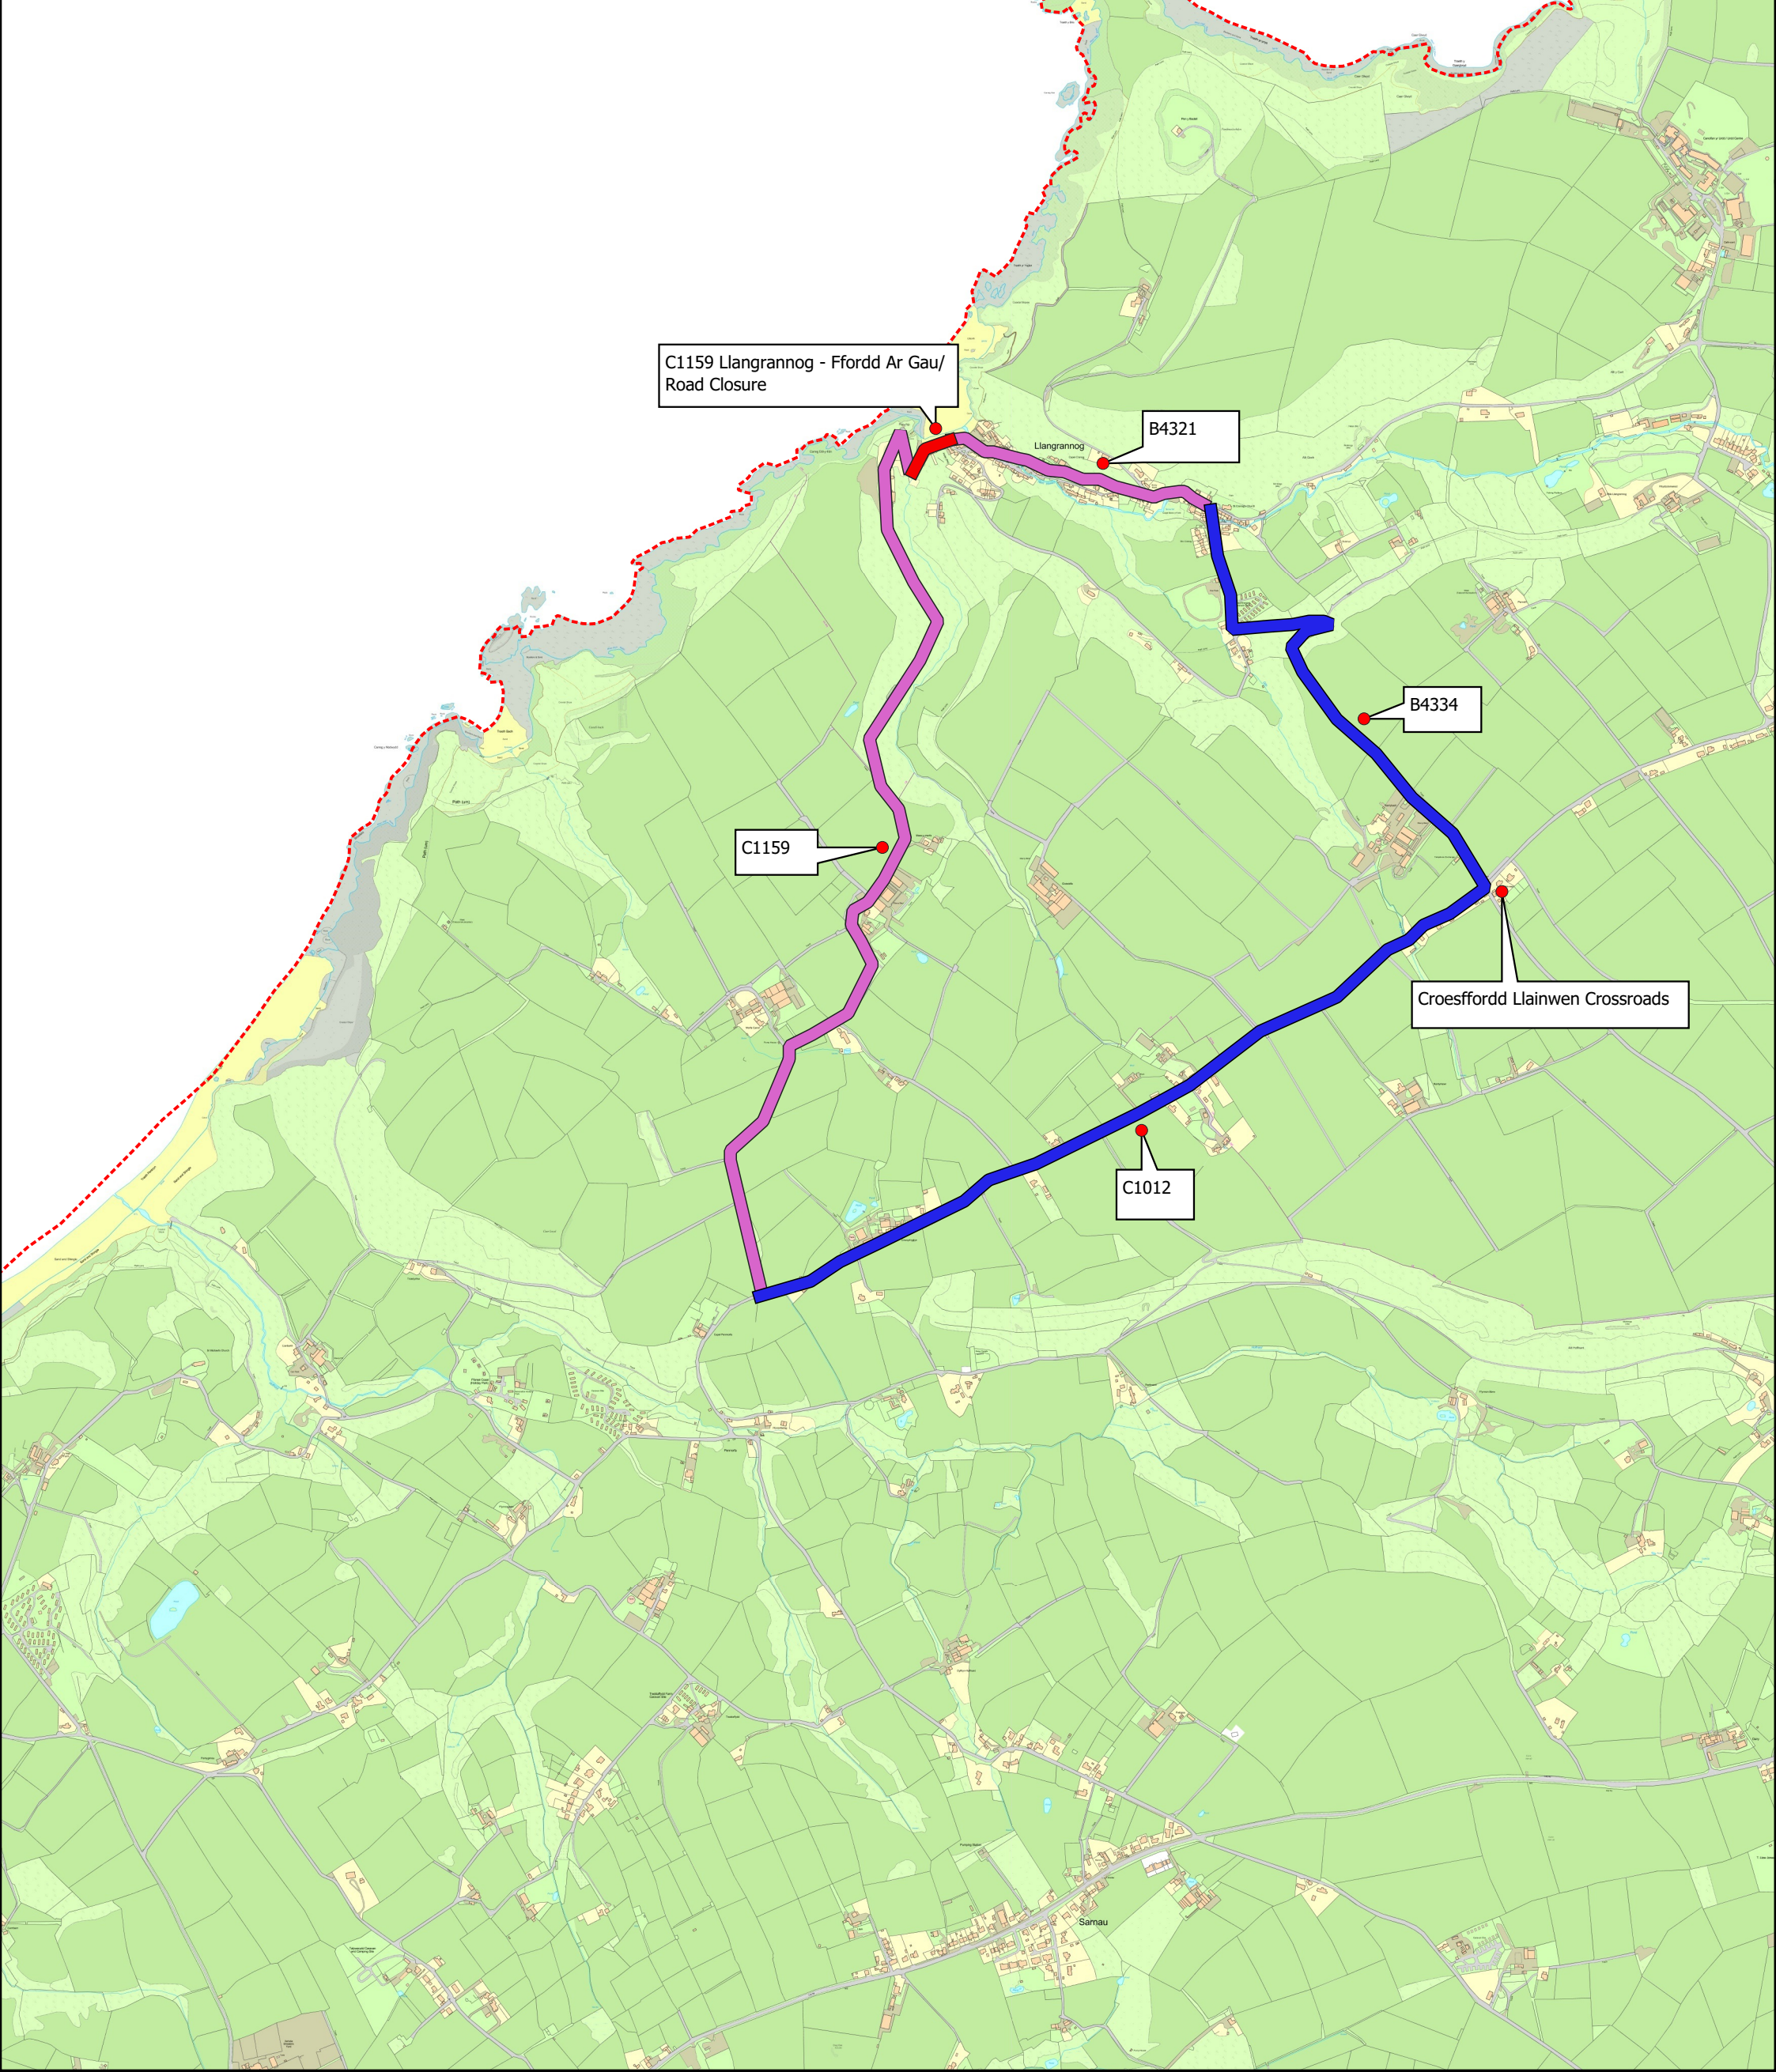

**Teitl/Title: C1159 Llangrannog, Llandysul -
Ffordd Ar Gau/Road Closure**

Allwedd / Map Key:
COCH/RED: Ffordd Ar Gau/Road Closure
PINC/PINK - Mynediad yn unig/Access only
GLAS/BLUE: Llwybr amgen/Alternative route

Graddfa / Scale: 1:13,309.247375
Argraffwyd ar / Printed on: 2024-10-25

C1159 Llangrannog - Ffordd Ar Gau/
Road Closure

B4321

C1159

B4334

Croesffordd Llainwen Crossroads

C1012