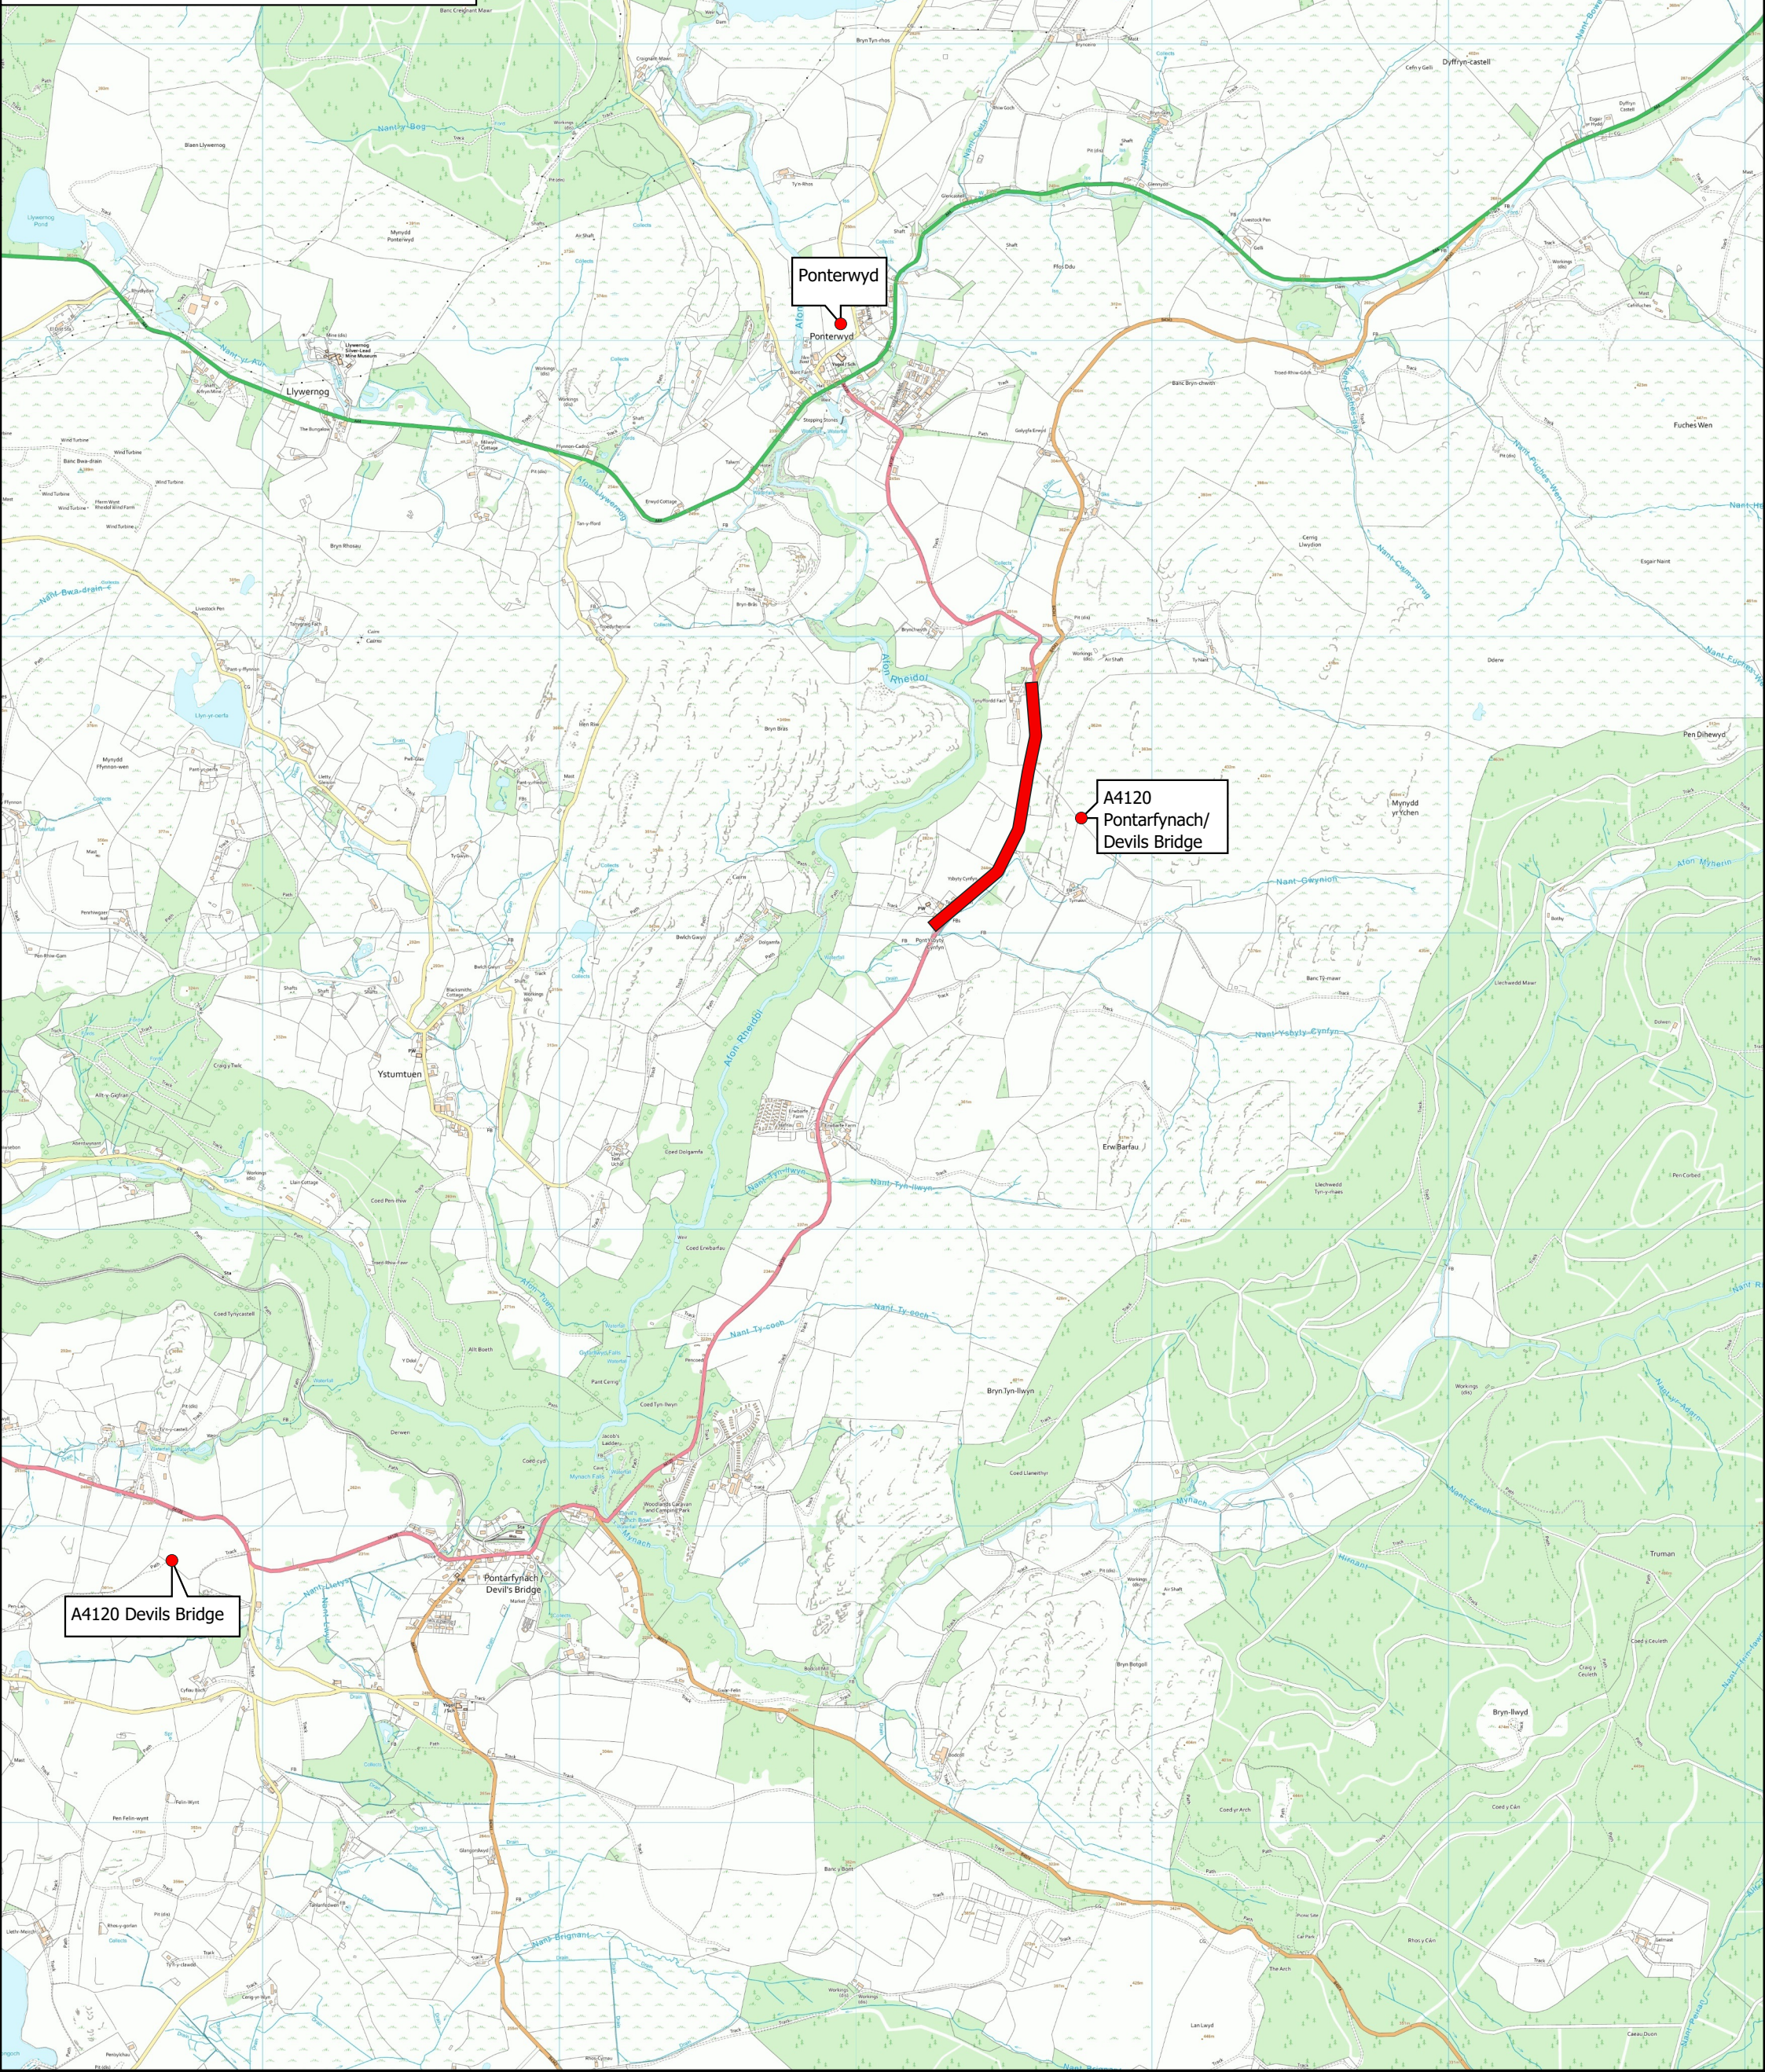

Ffordd ar Gau/Temporary Road Closure

A4120 Pontarfynach/Devils Bridge, Aberystwyth

Coch/Red:- Ffordd ar Gau
Glas/Blue:- Ffordd Amgen/Diversion

Graddfa / Scale: 1:20,046.892693
Argraffwyd ar / Printed on: 2024-11-01

Pontarwyl

A4120
Pontarfynach/
Devils Bridge

A4120 Devils Bridge

Pontarfynach/
Devils Bridge