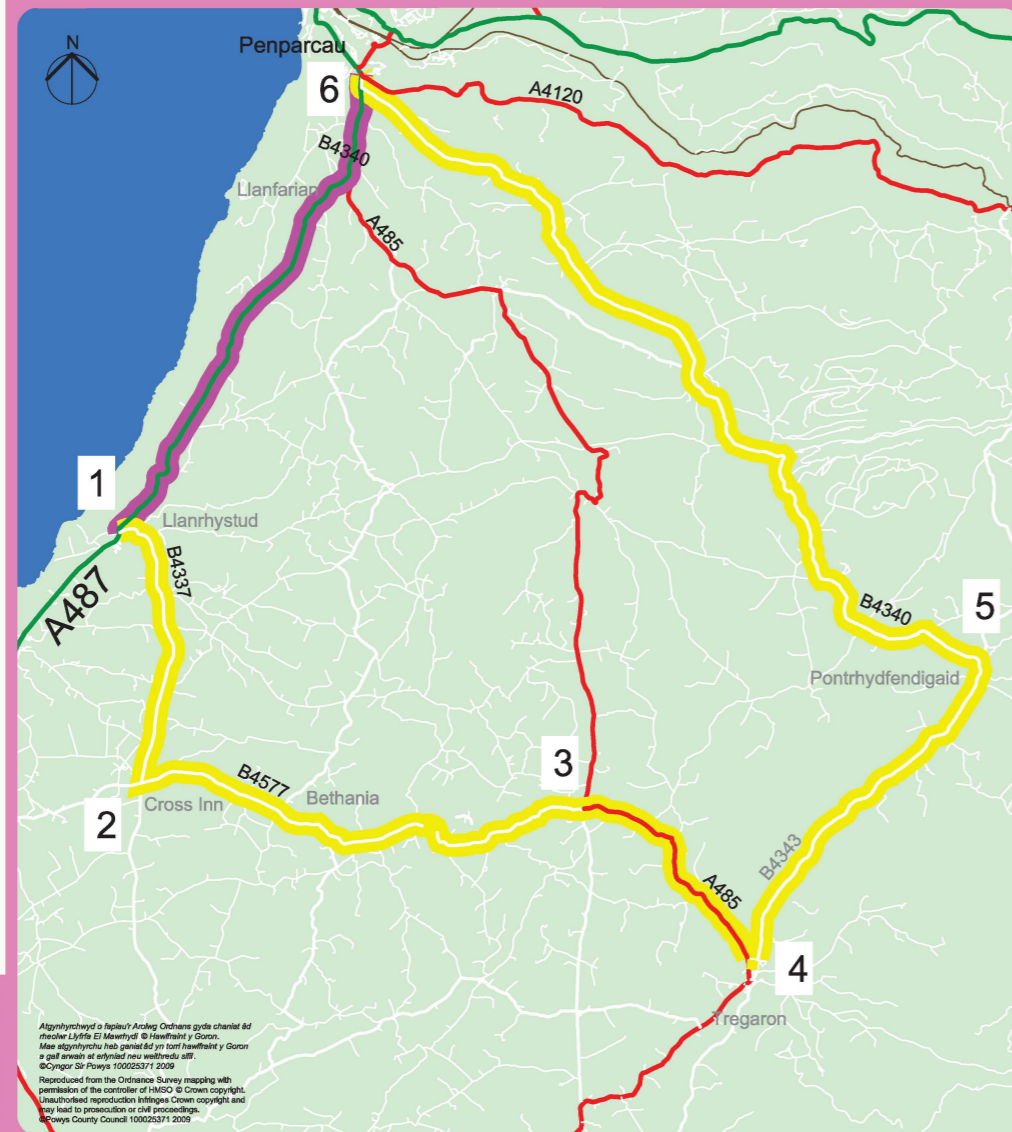

A487 - Section R Closure at Llanfarian

A487 - R

- Primary Routes
- Other main routes
- Minor roads
- Route of railway
- Closed section of network
- Diversion Route
- Height restriction
- County Boundary

Tactical Diversion Routes

Location	Action
1.	Erect 'ROAD AHEAD CLOSED' sign indicating alternative route symbol to follow on Northbound A487 at junction. Erect 'END OF DIVERSION' sign on B4337 approach to junction.
2.	Erect direction signs from B4337 onto B4577 and B4577 onto B4337 at junction.
3.	Erect direction signs from B4577 onto A485 and A485 onto B4577 at junction.
4.	Erect direction signs from A485 onto local road and also onto B4343 and from B4343 onto local road and also onto A485.
5.	Erect direction signs from B4343 onto B4340 and from B4340 onto B4343.
6.	Erect direction signs from B4343 onto A4120 and from A4120 onto B4340. Erect 'ROAD AHEAD CLOSED' sign indicating alternative route symbol to follow, on Southbound A487 at junction. Erect 'END OF DIVERSION' signs on A4120 approach to junction.

- Traffic calming /Priority flow restrictions at Pontrhydfendigaid
- Livestock market at Tregaron

A487 Section R

ROUTE DESCRIPTION

Ceredigion County Council control points at Llanrhystud & A4120 Junction, Aberystwyth.

NORTHBOUND TRAFFIC

Divert onto B4337 at Llanrhystud, join the B4577 at Cross Inn, join A485 to Tregaron, take B4343 North, at Pontrhydfendigaid take B4340 to A4120 and rejoin A487 at Penparcau.

SOUTHBOUND TRAFFIC

Divert onto A4120 at Southgate, then immediately onto B4340, to Pontrhydfendigaid take the B4343 to Tregaron, take A485 westbound, take B4577 to Cross Inn, take B4337 and rejoin the A487 at Llanfarian.

CONTACTS

Mid Wales Trunk Road Agency	0845 607 6060
Ceredigion County Council	01970 617 911
Dyfed Powys Police Control Room	0845 330 2000
Traffic Wales	0845 602 6020

A487 - R