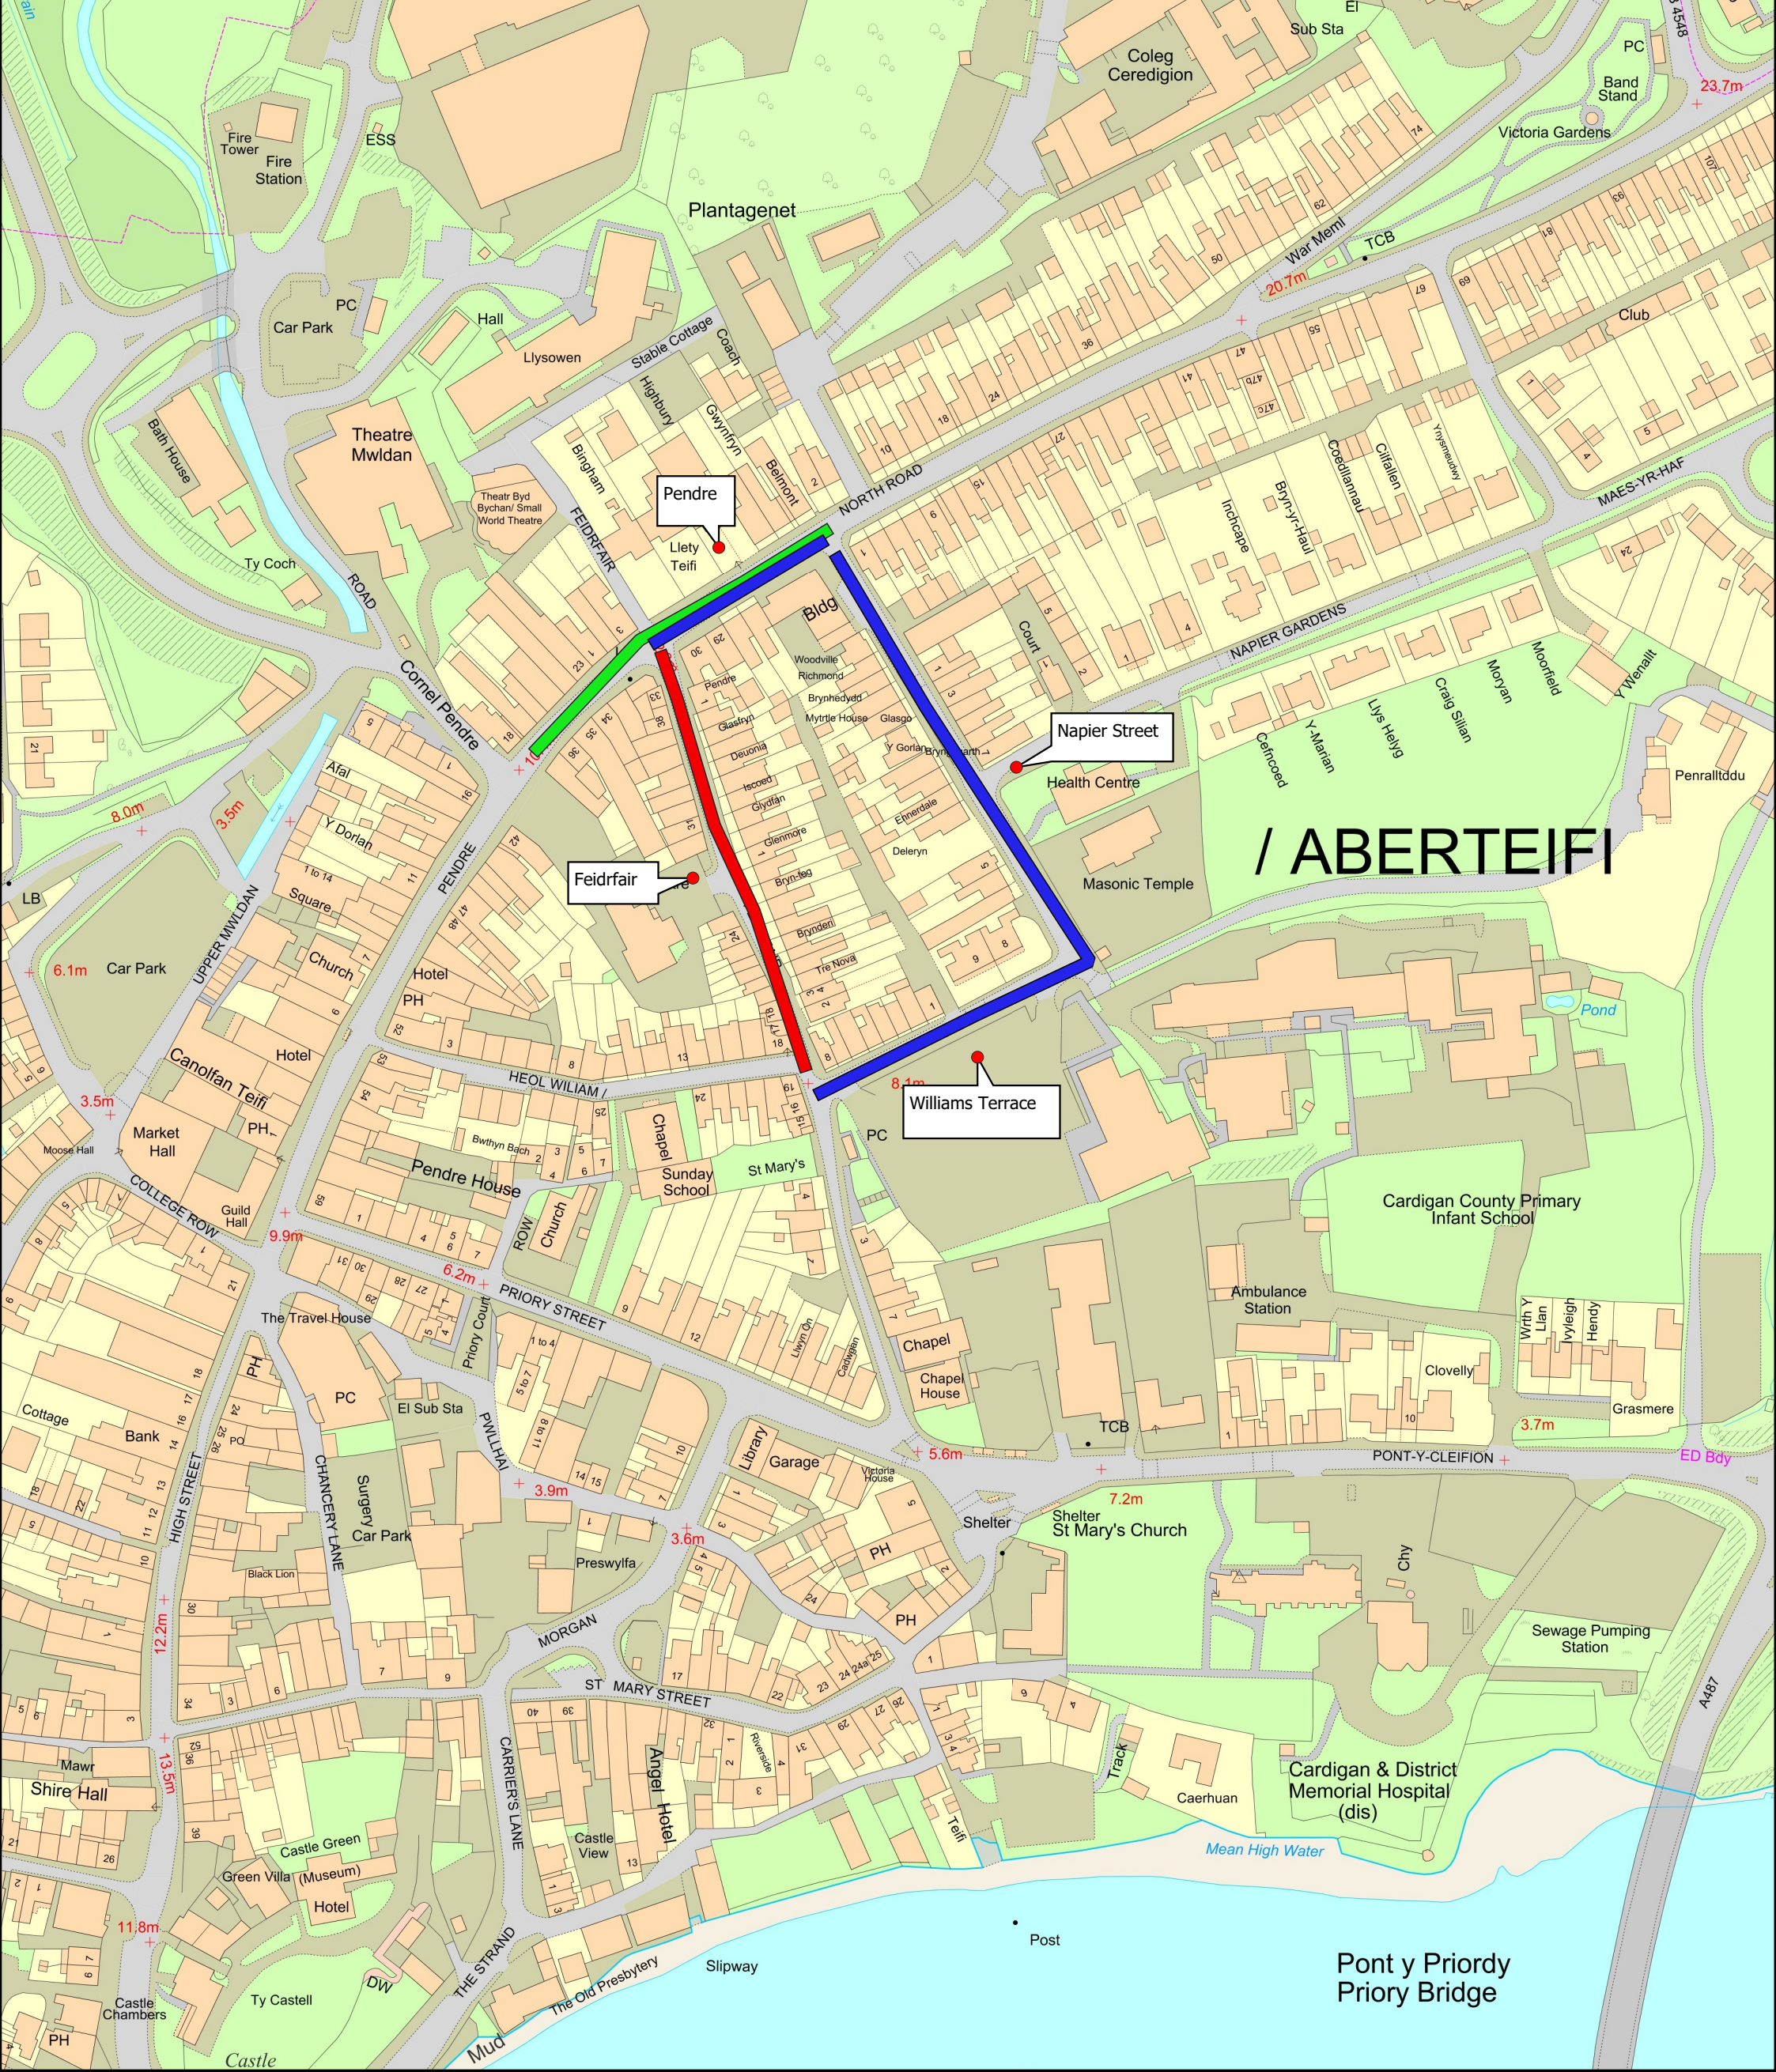

Cau Ffordd Dros Dro/Temporary Road Closure

Feidrfair/Pendre, Aberteifi/Cardigan
Coch/Red:- Ffordd ar gau/Closure
Gwyrdd/Green:- Cau Lonyd/Lane closure
Glas/Blue:- Ffordd Amgen/Diversion

Graddfa / Scale: 1:1,895.820734
Argraffwyd ar / Printed on: 2025-03-13

/ ABERTEIFI

**Pont y Priory
Priory Bridge**