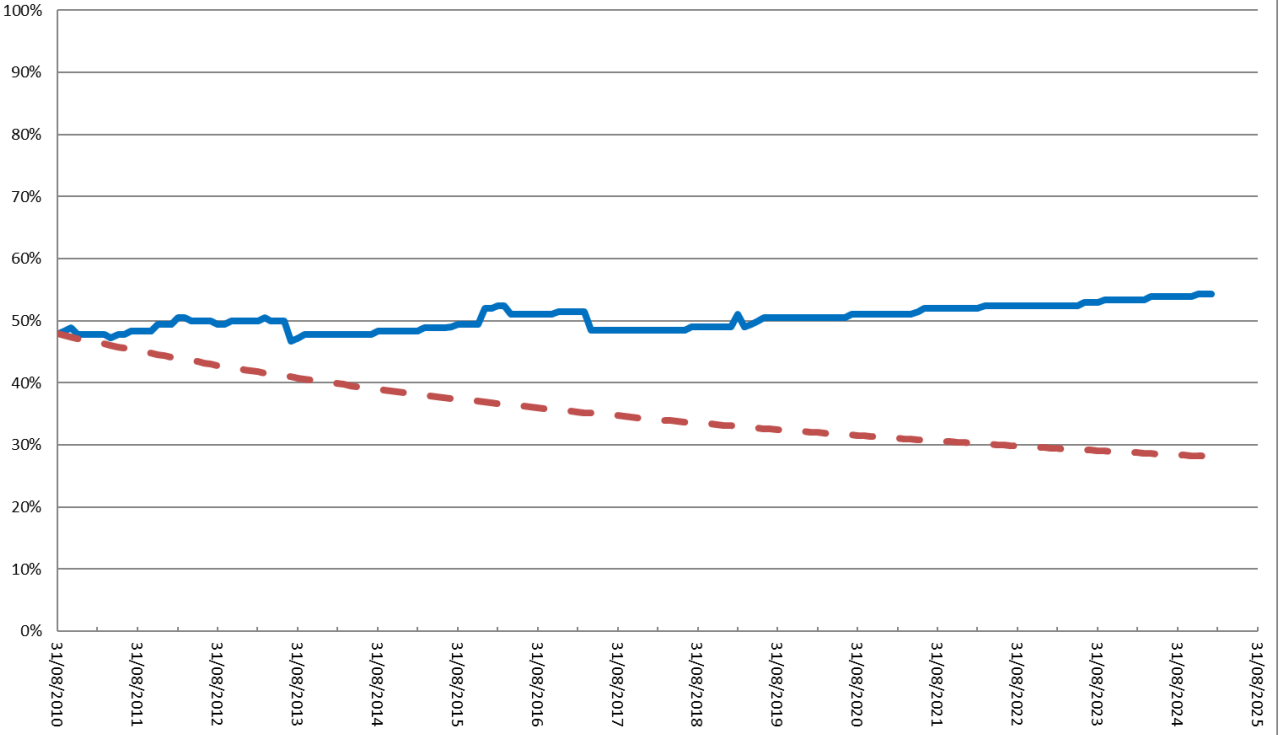

Rhaniad % CG/LIE Grŵp Aneddiadau Llanilar
Settlement Group SC/OL % Splits