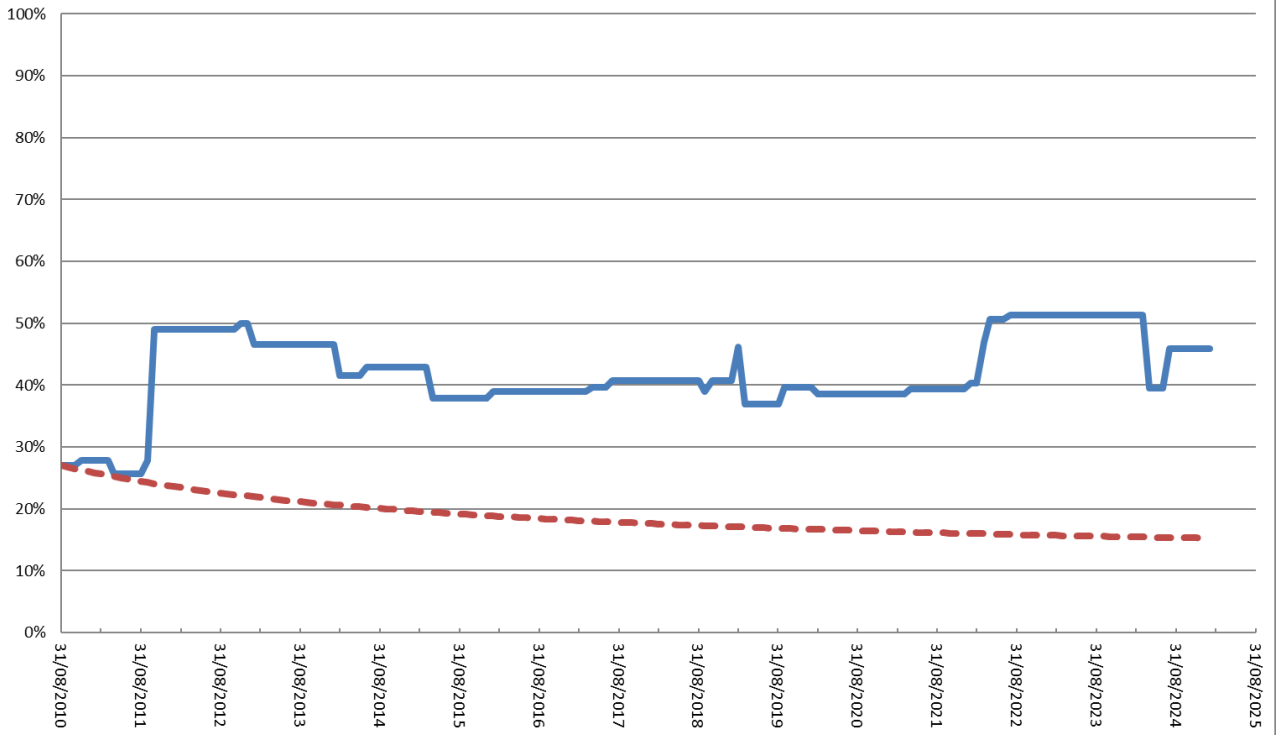

**Rhaniad % CG/LIE Grŵp Aneddiadau Bow Street
Settlement Group SC/OL % Splits**