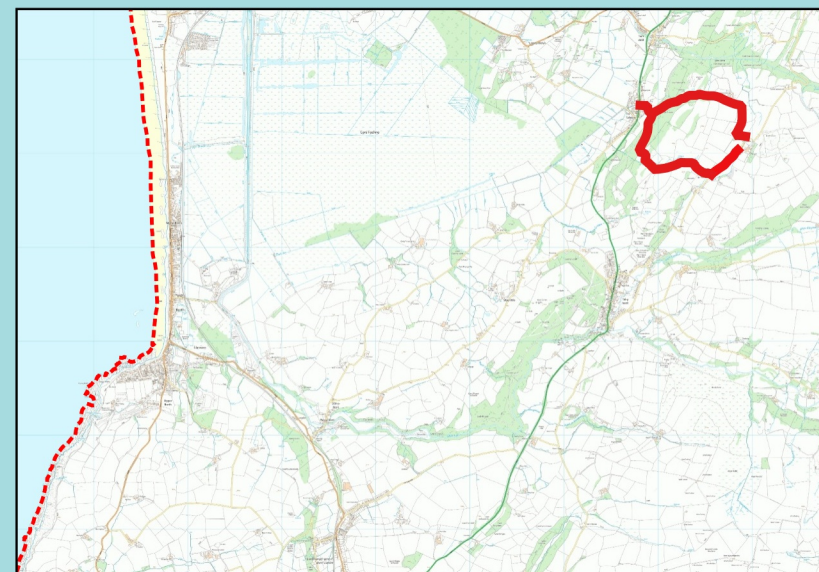

Cylchdaith Taliesin Circular

Dechrau: Pentref Taliesin

Addas ar gyfer: Cerddwyr

Arwyneb: Ffordd, Trac, Porfa

Dodrefn: 6 gât, 7 sticil, 36 step

Pellter: 2.3 milltir / 3.7 km

Parcio: Pentref Taliesiin

Trafnidiaeth: T2, X28, YP2, YP4

Mapiau: OS Explorer OL23, 213
OS Landranger 135

Start: Village of Taliesin

Suitable for: Walkers

Surface: Road, Track, Grass

Furniture: 6 gates, 7 stiles, 36 steps

Distance: 2.3 miles / 3.7 km

Parking: Village of Taliesin

Public Transport: T2, X28, YP2, YP4

Maps: OS Explorer OL23, 213
OS Landranger 135