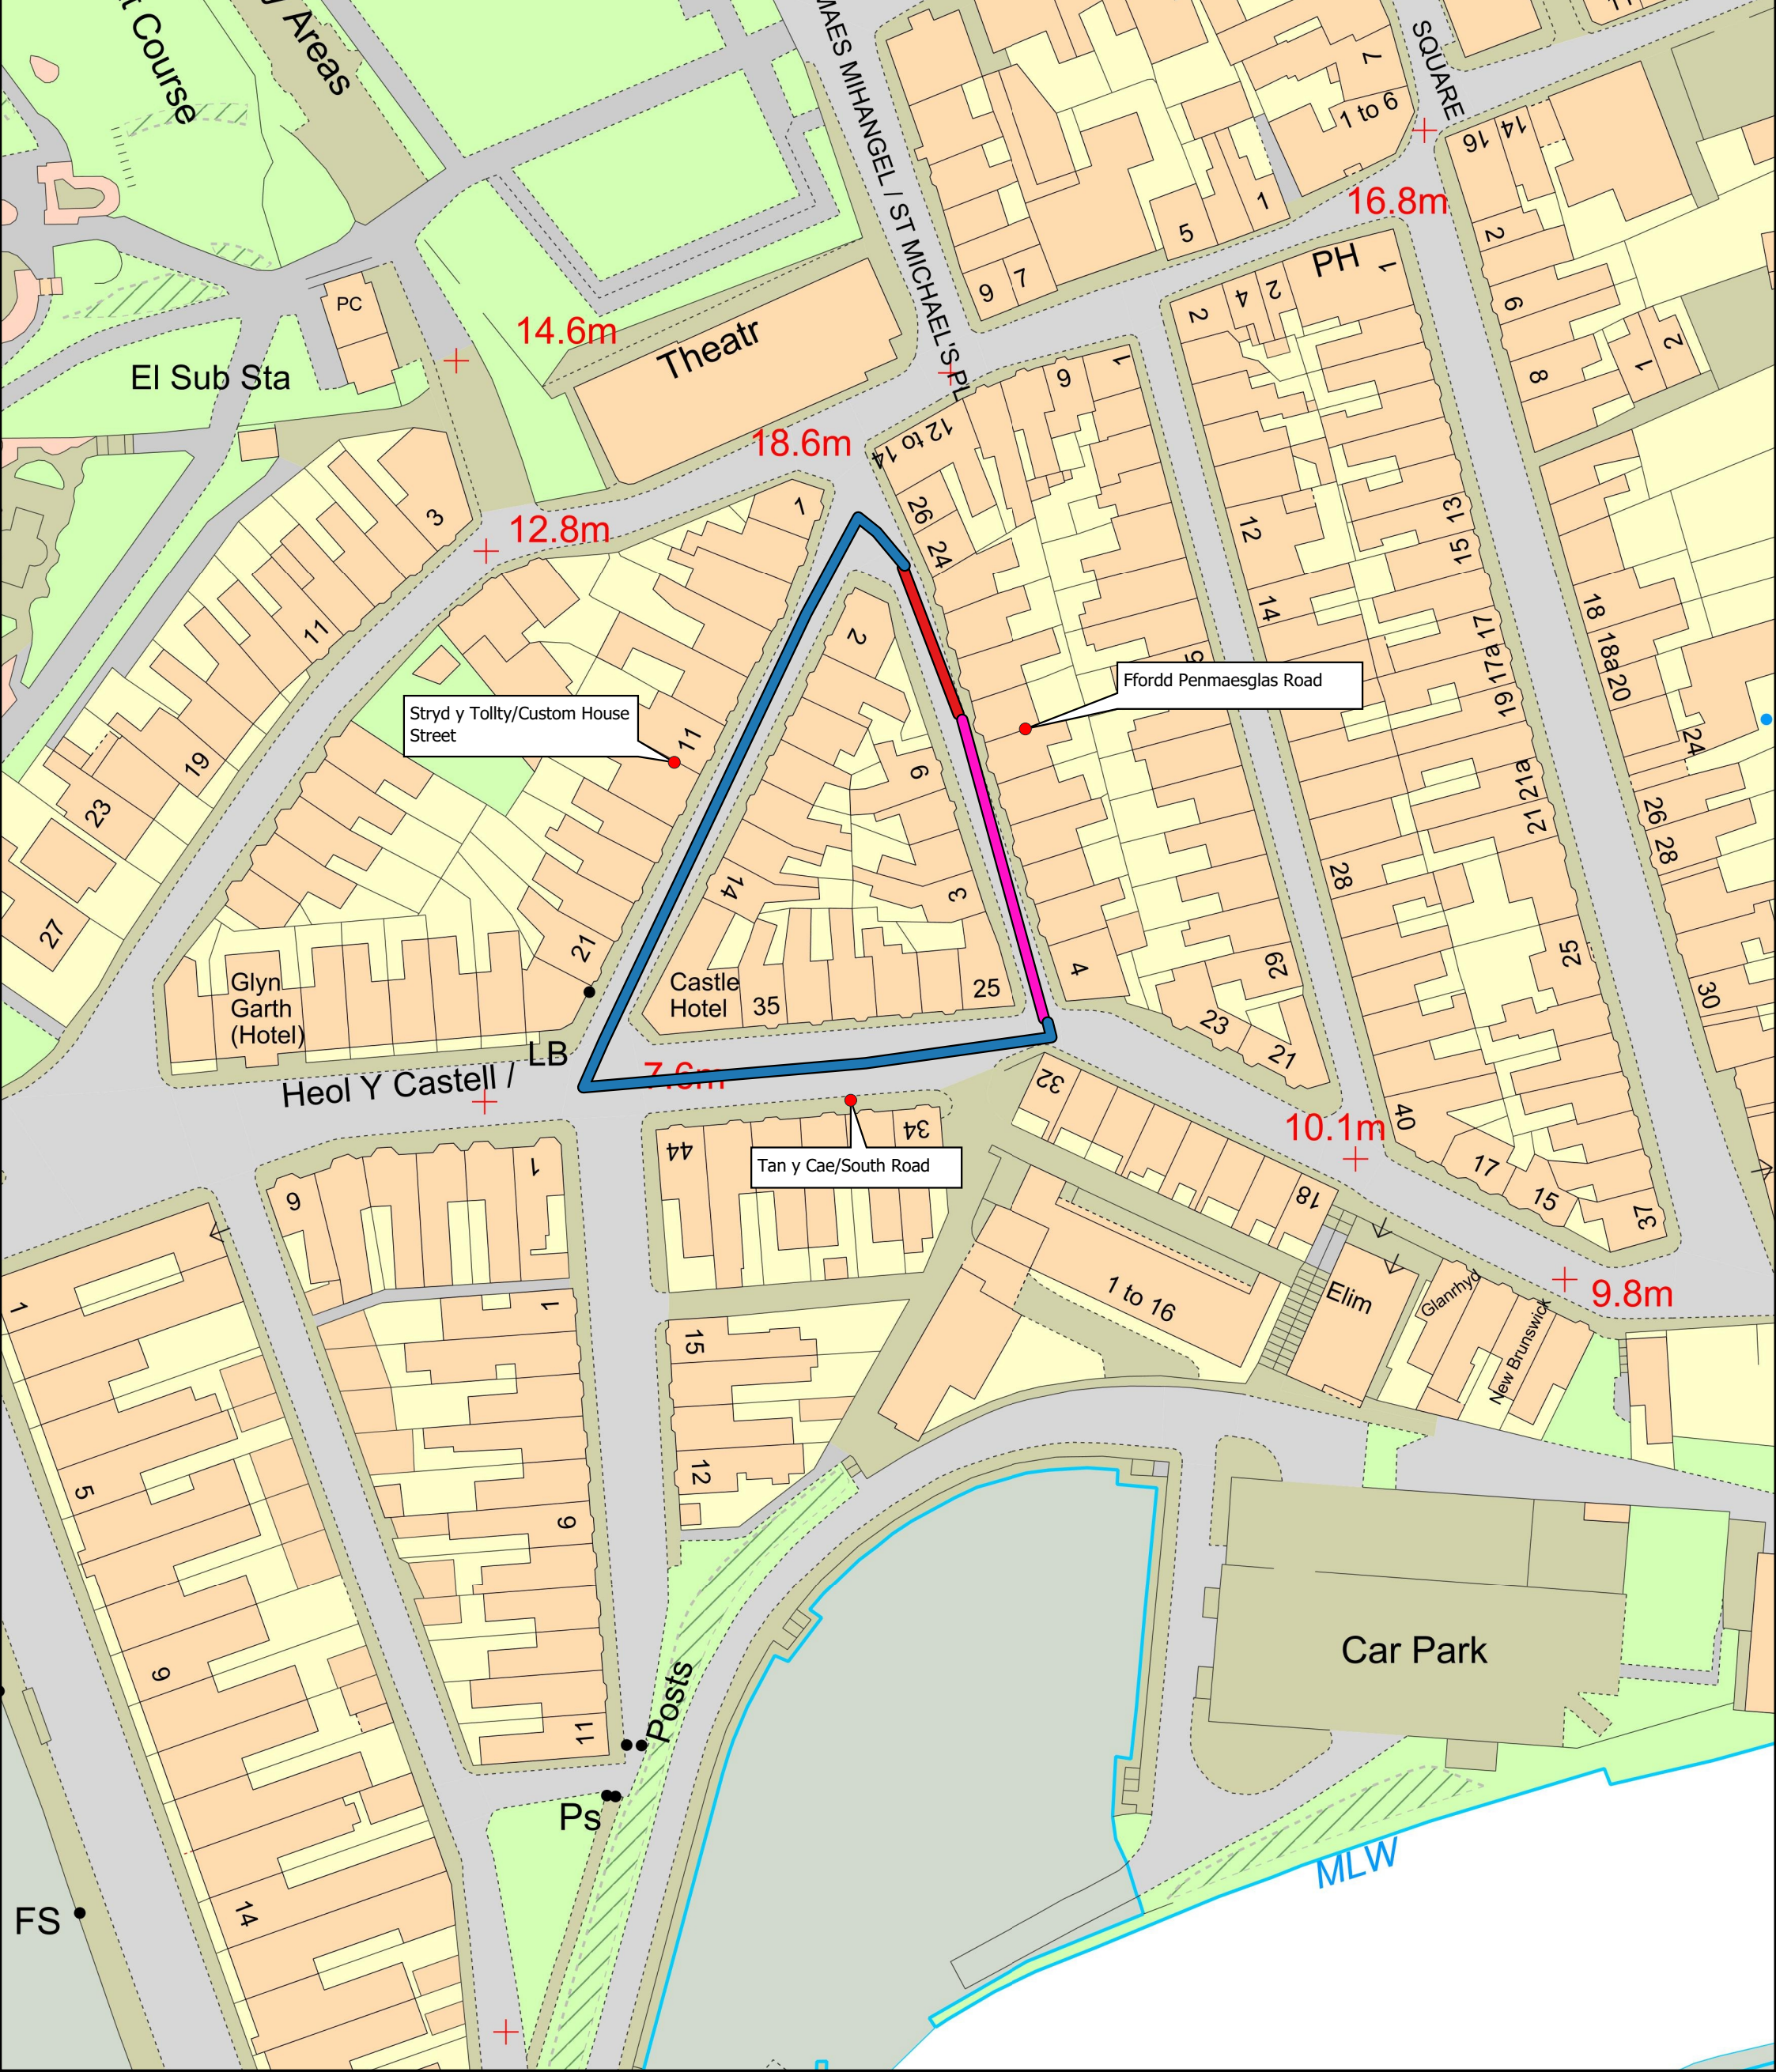

Cau Ffordd Dro Dro/Temporary Road Closure

Ffordd Penmaesglas Road, Aberystwyth
Coch/Red:- Ffordd ar gau/Closure
Pwys/Purple:- Mynediad yn Unig/Access Only
Glas/Blue:- Llwybr amgen/Diversion

Graddfa / Scale: 1:771.05529
Argraffwyd ar / Printed on: 2024-08-02

Stryd y Tolty/Custom House Street

Ffordd Penmaesglas Road

Tan y Cae/South Road

Car Park

MLW