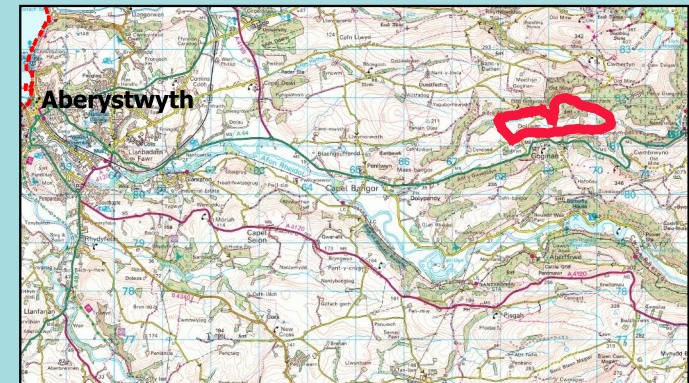

Cylchdaith Goginan Circular

Dechrau: Pentref Goginan

Addas ar gyfer: Cerddwyr
Arwyneb: Trac, Porfa, Ffordd

Dodrefn: 9 gât, 2 sticil
Pellter: 6.4 km / 4 milltir

Parcio: Pentref Goginan
Trafnidiaeth: X47

Cyfleusterau: Tafernau

Mapiau: OS Explorer 213
OS Landranger 135

Start: Village of Goginan

Suitable for: Walkers
Surface: Track, Grass, Road

Furniture: 9 gates, 2 stiles
Distance: 6.4 km / 4 miles

Parking: Village of Goginan
Public Transport: X47

Amenities: Pub

Maps: OS Explorer 213
OS Landranger 135

Dilynwch Cod Cefn Gwlad bob amser.
Gwelwch
www.cyfoethnaturiolcymru.gov.uk

Always follow the Countryside Code,
which can be found at
www.naturalresourceswales.gov.uk

Gellir adrodd unrhyw broblemau y dewch ar eu traws ar Llwybrau Tramwy trwy ebostio clic@Ceredigion.llyw.cymru

Any problems encountered on Rights of Way can be logged at clic@Ceredigion.gov.uk