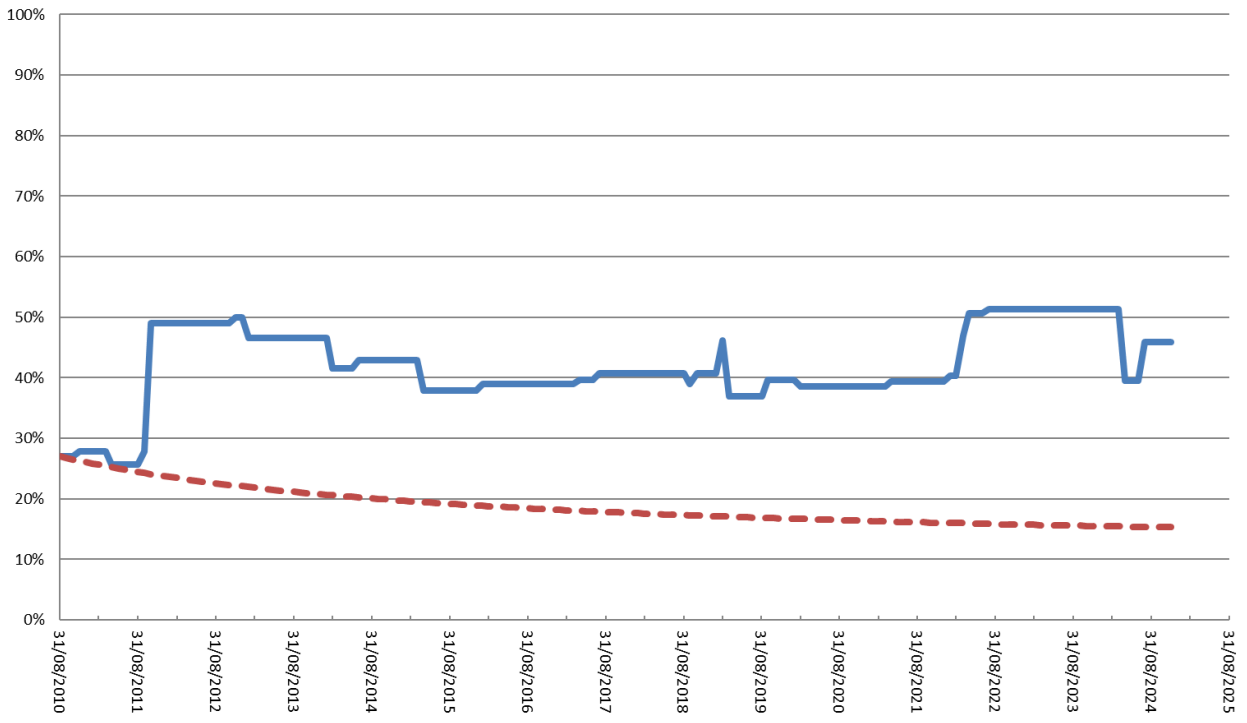

**Rhaniad % CG/LIE Grŵp Aneddiadau Bow Street
Settlement Group SC/OL % Splits**