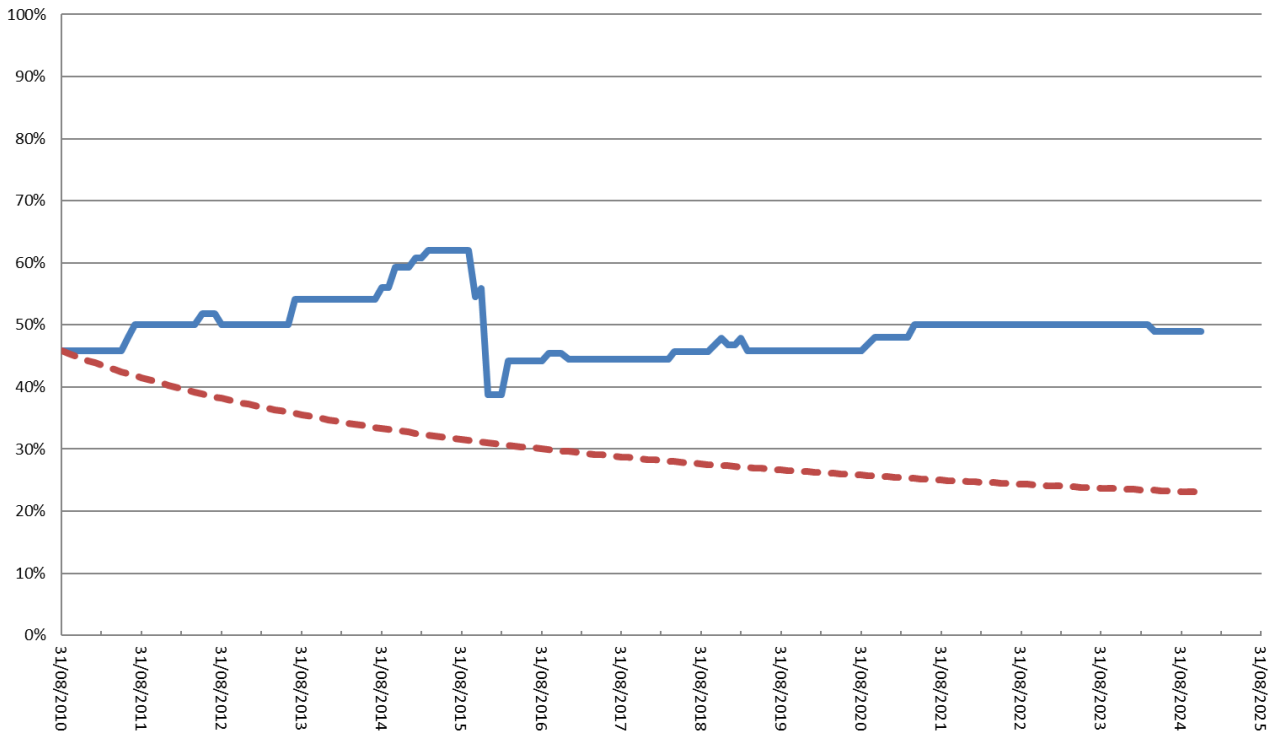

Rhaniad % CG/LIE Grŵp Aneddiadau Cenarth
Settlement Group SC/OL % Splits