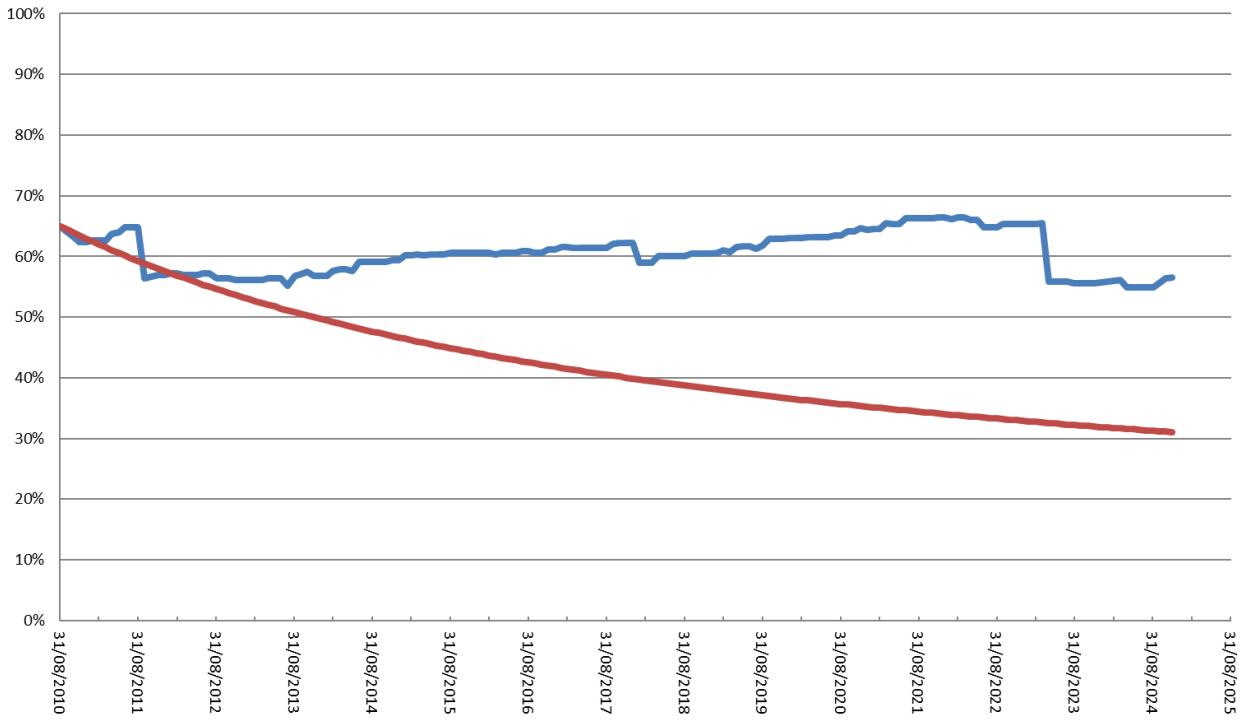

Rhaniad % CG/LIE Grŵp Aneddiadau Aberporth / Parclyn
Settlement Group SC/OL % Splits