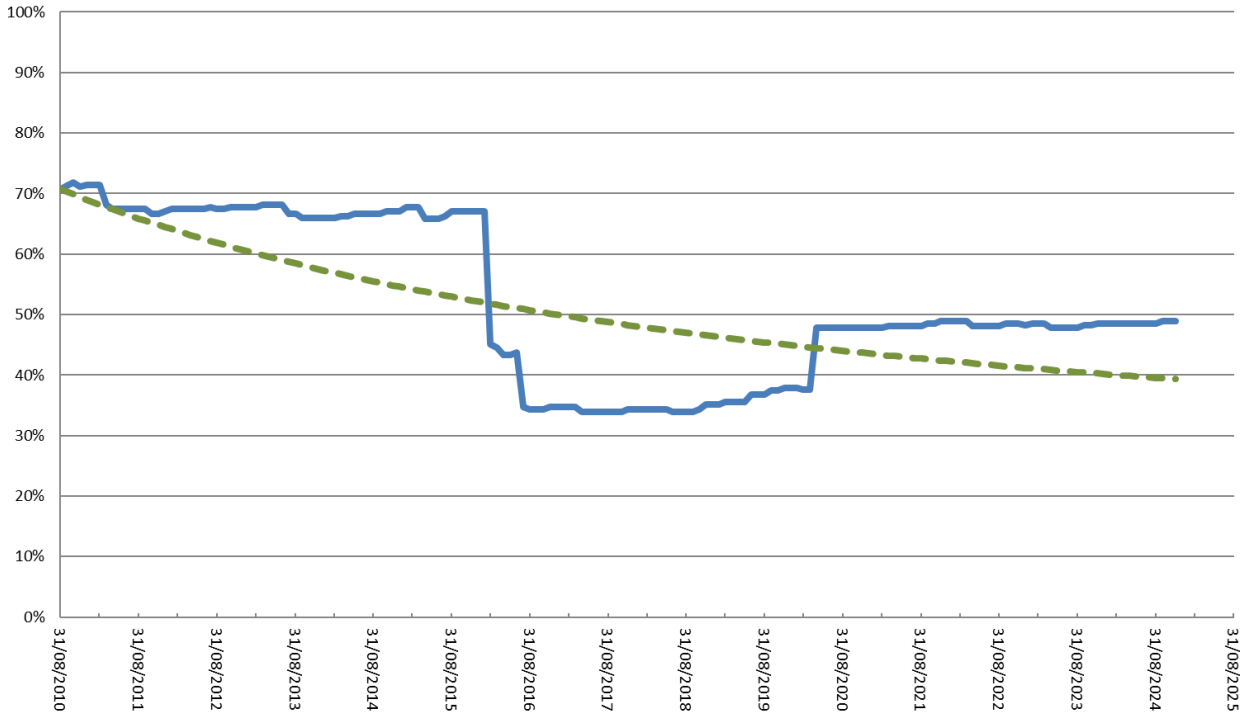

Rhaniad % CG/LIE Grŵp Aneddiadau Tregaron
Settlement Group SC/OL % Splits