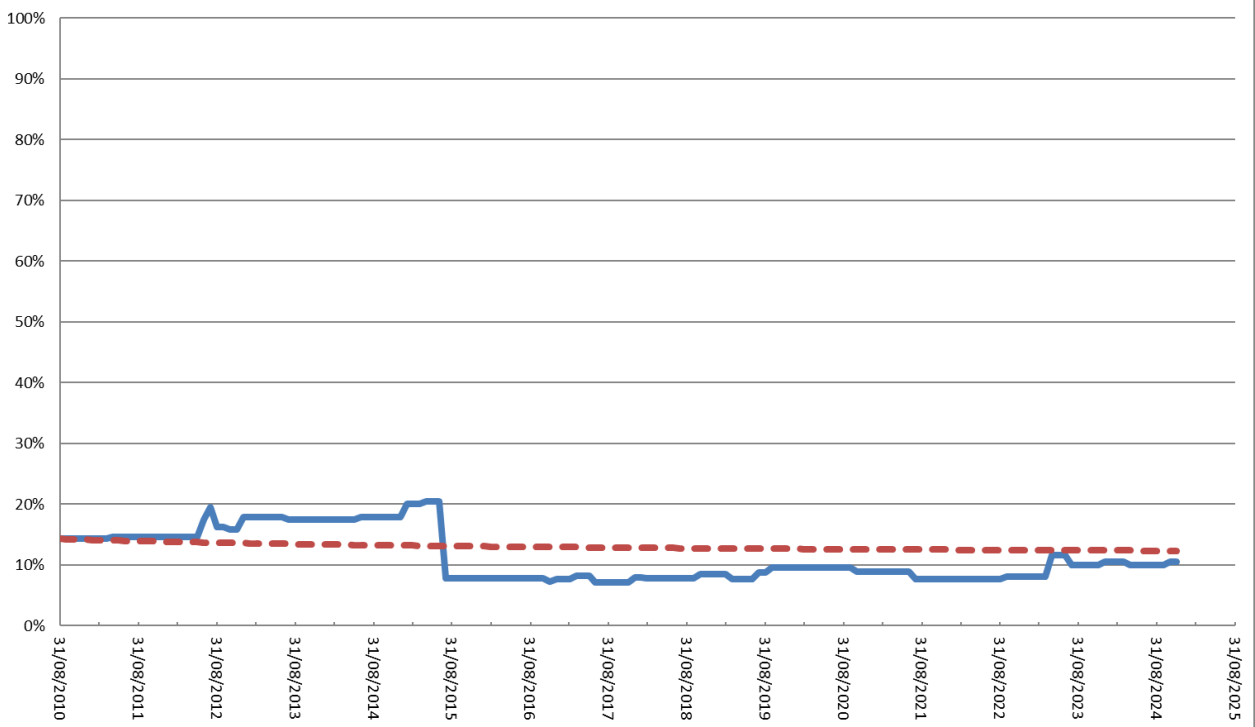

Rhaniad % CG/LIE Grŵp Aneidiadau Penrhyncoch
Settlement Group SC/OL % Splits