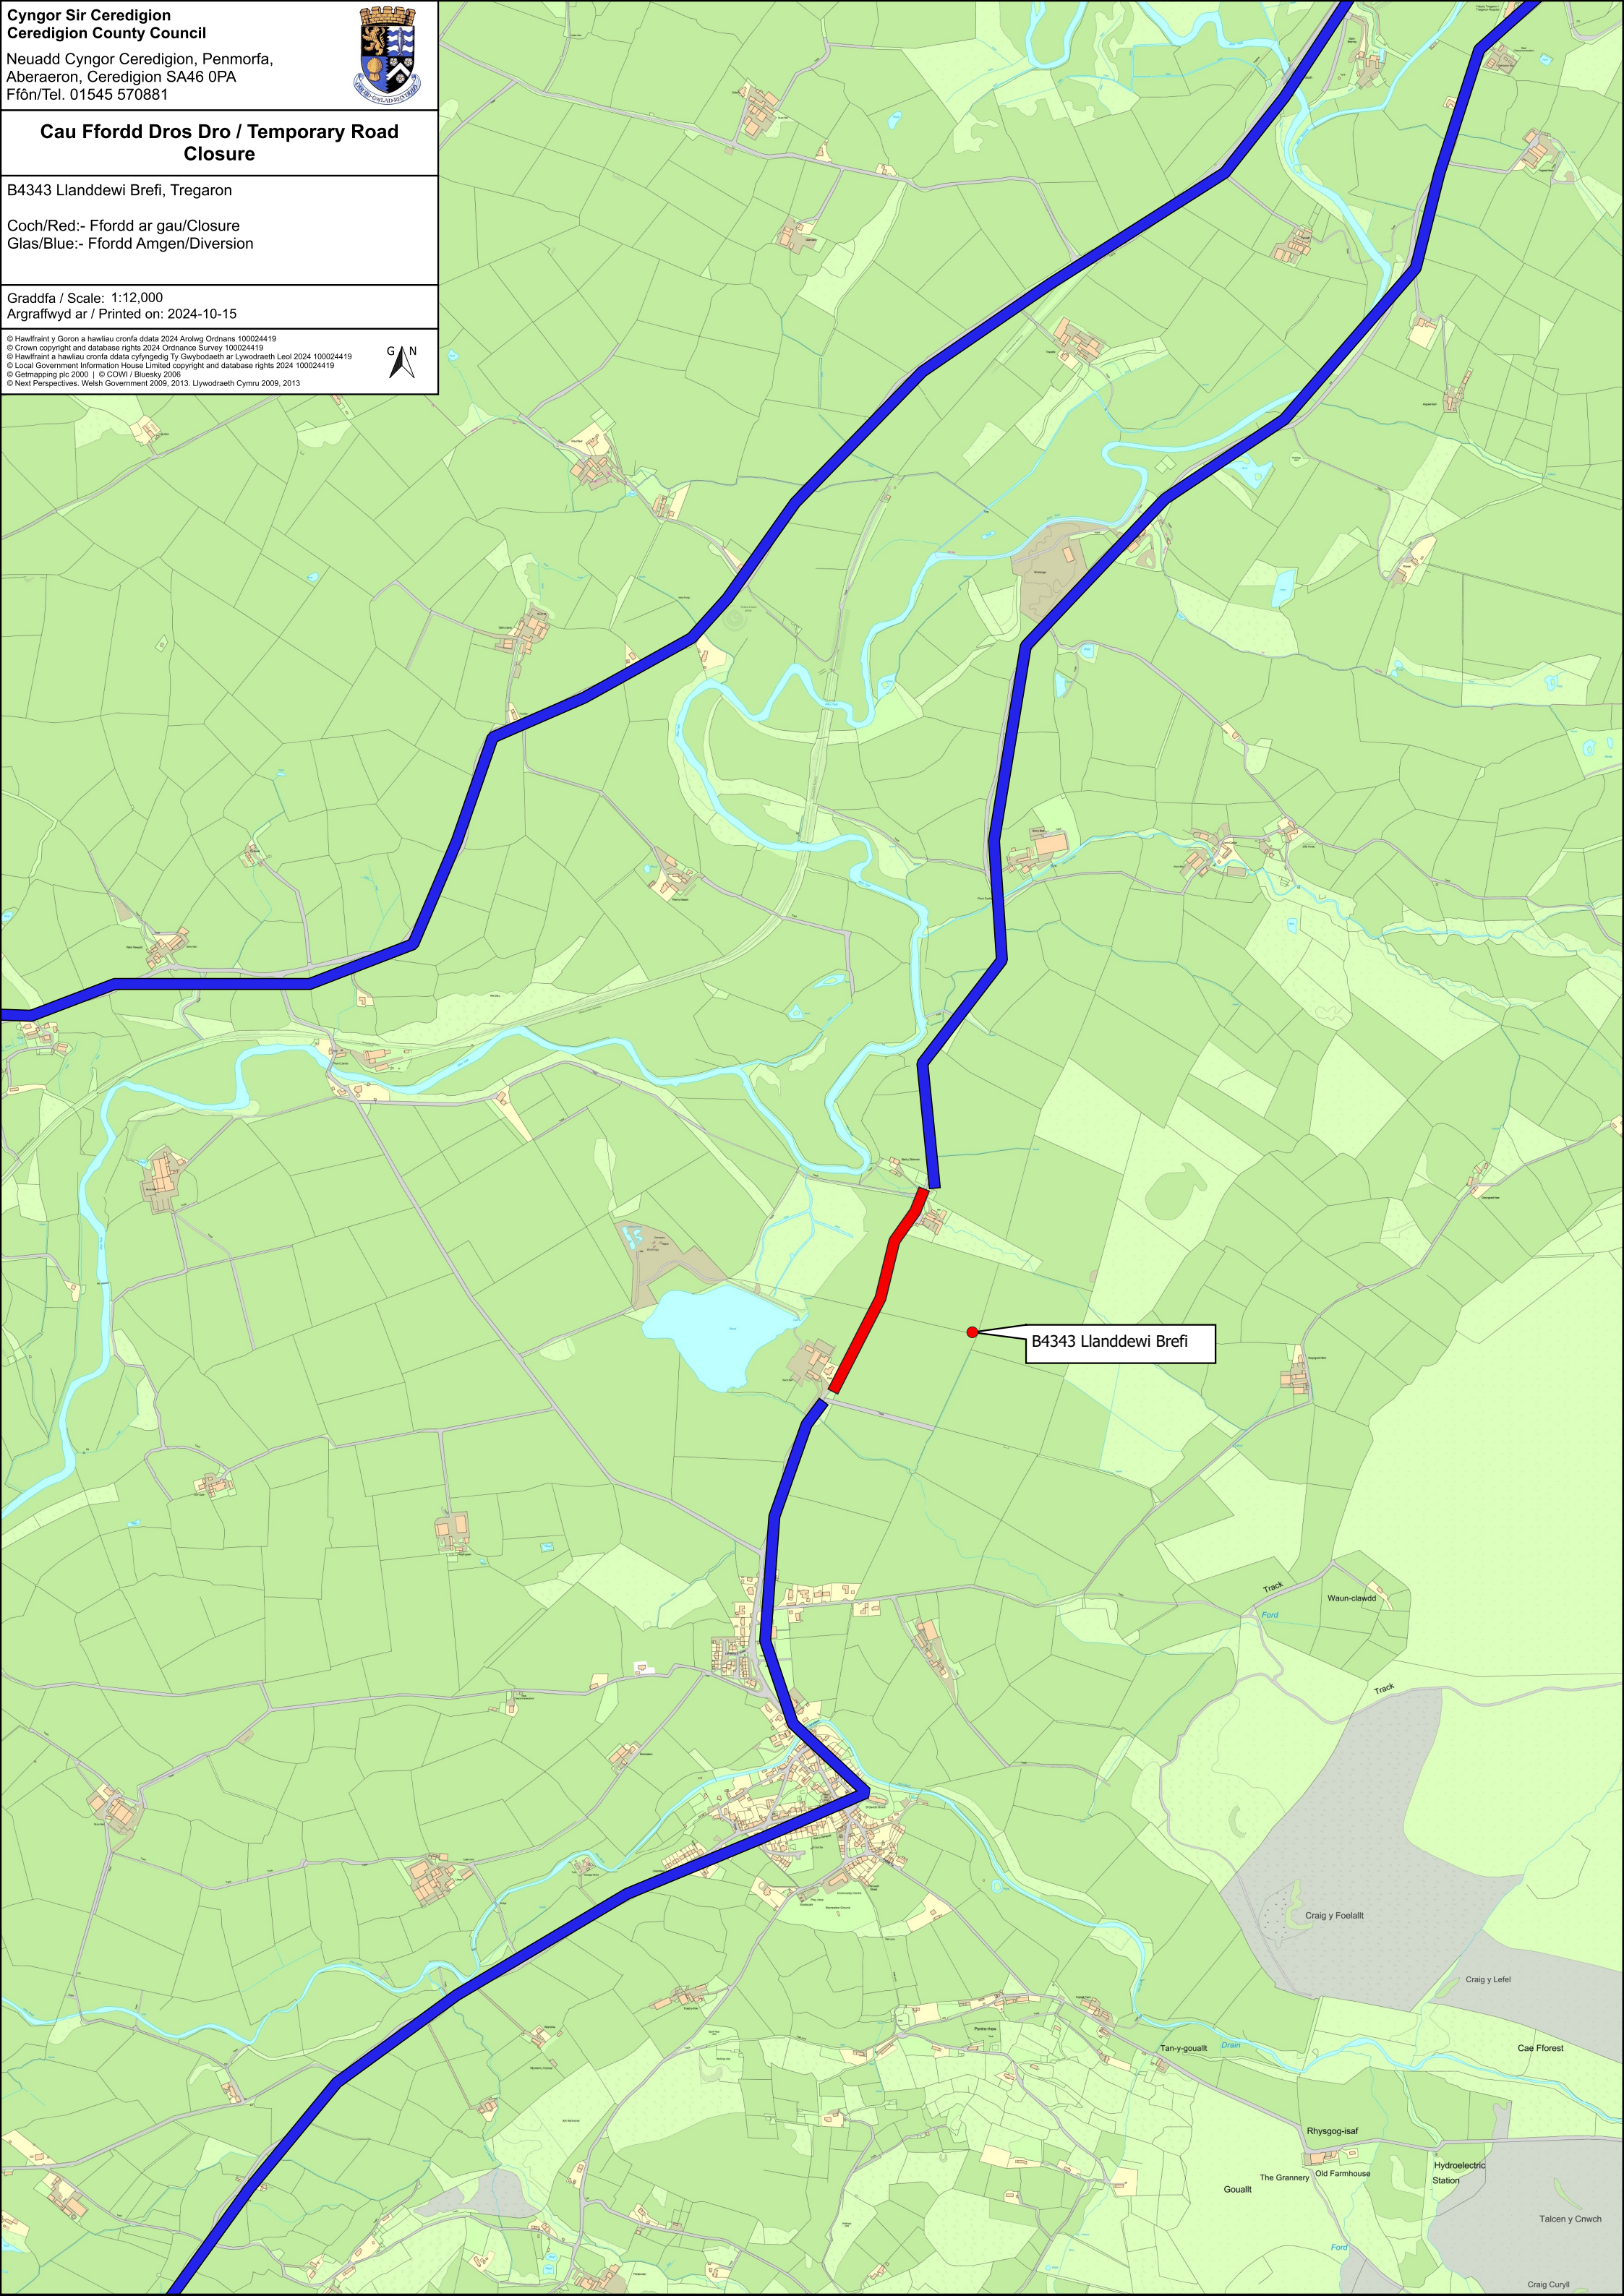

Cau Ffordd Dros Dro / Temporary Road Closure

B4343 Llanddewi Brefi, Tregaron
Coch/Red:- Ffordd ar gau/Closure
Glas/Blue:- Ffordd Amgen/Diversion

Graddfa / Scale: 1:12,000
Argraffwyd ar / Printed on: 2024-10-15

B4343 Llanddewi Brefi

Track
Waun-clawdd
Track
Craig y Foelall
Craig y Lefel
Cae Fforest
Tan-y-gouall
Rhysgog-isaf
The Grannery
Old Farmhouse
Gouall
Hydroelectric Station
Talcen y Cnwch
Craig Curyll