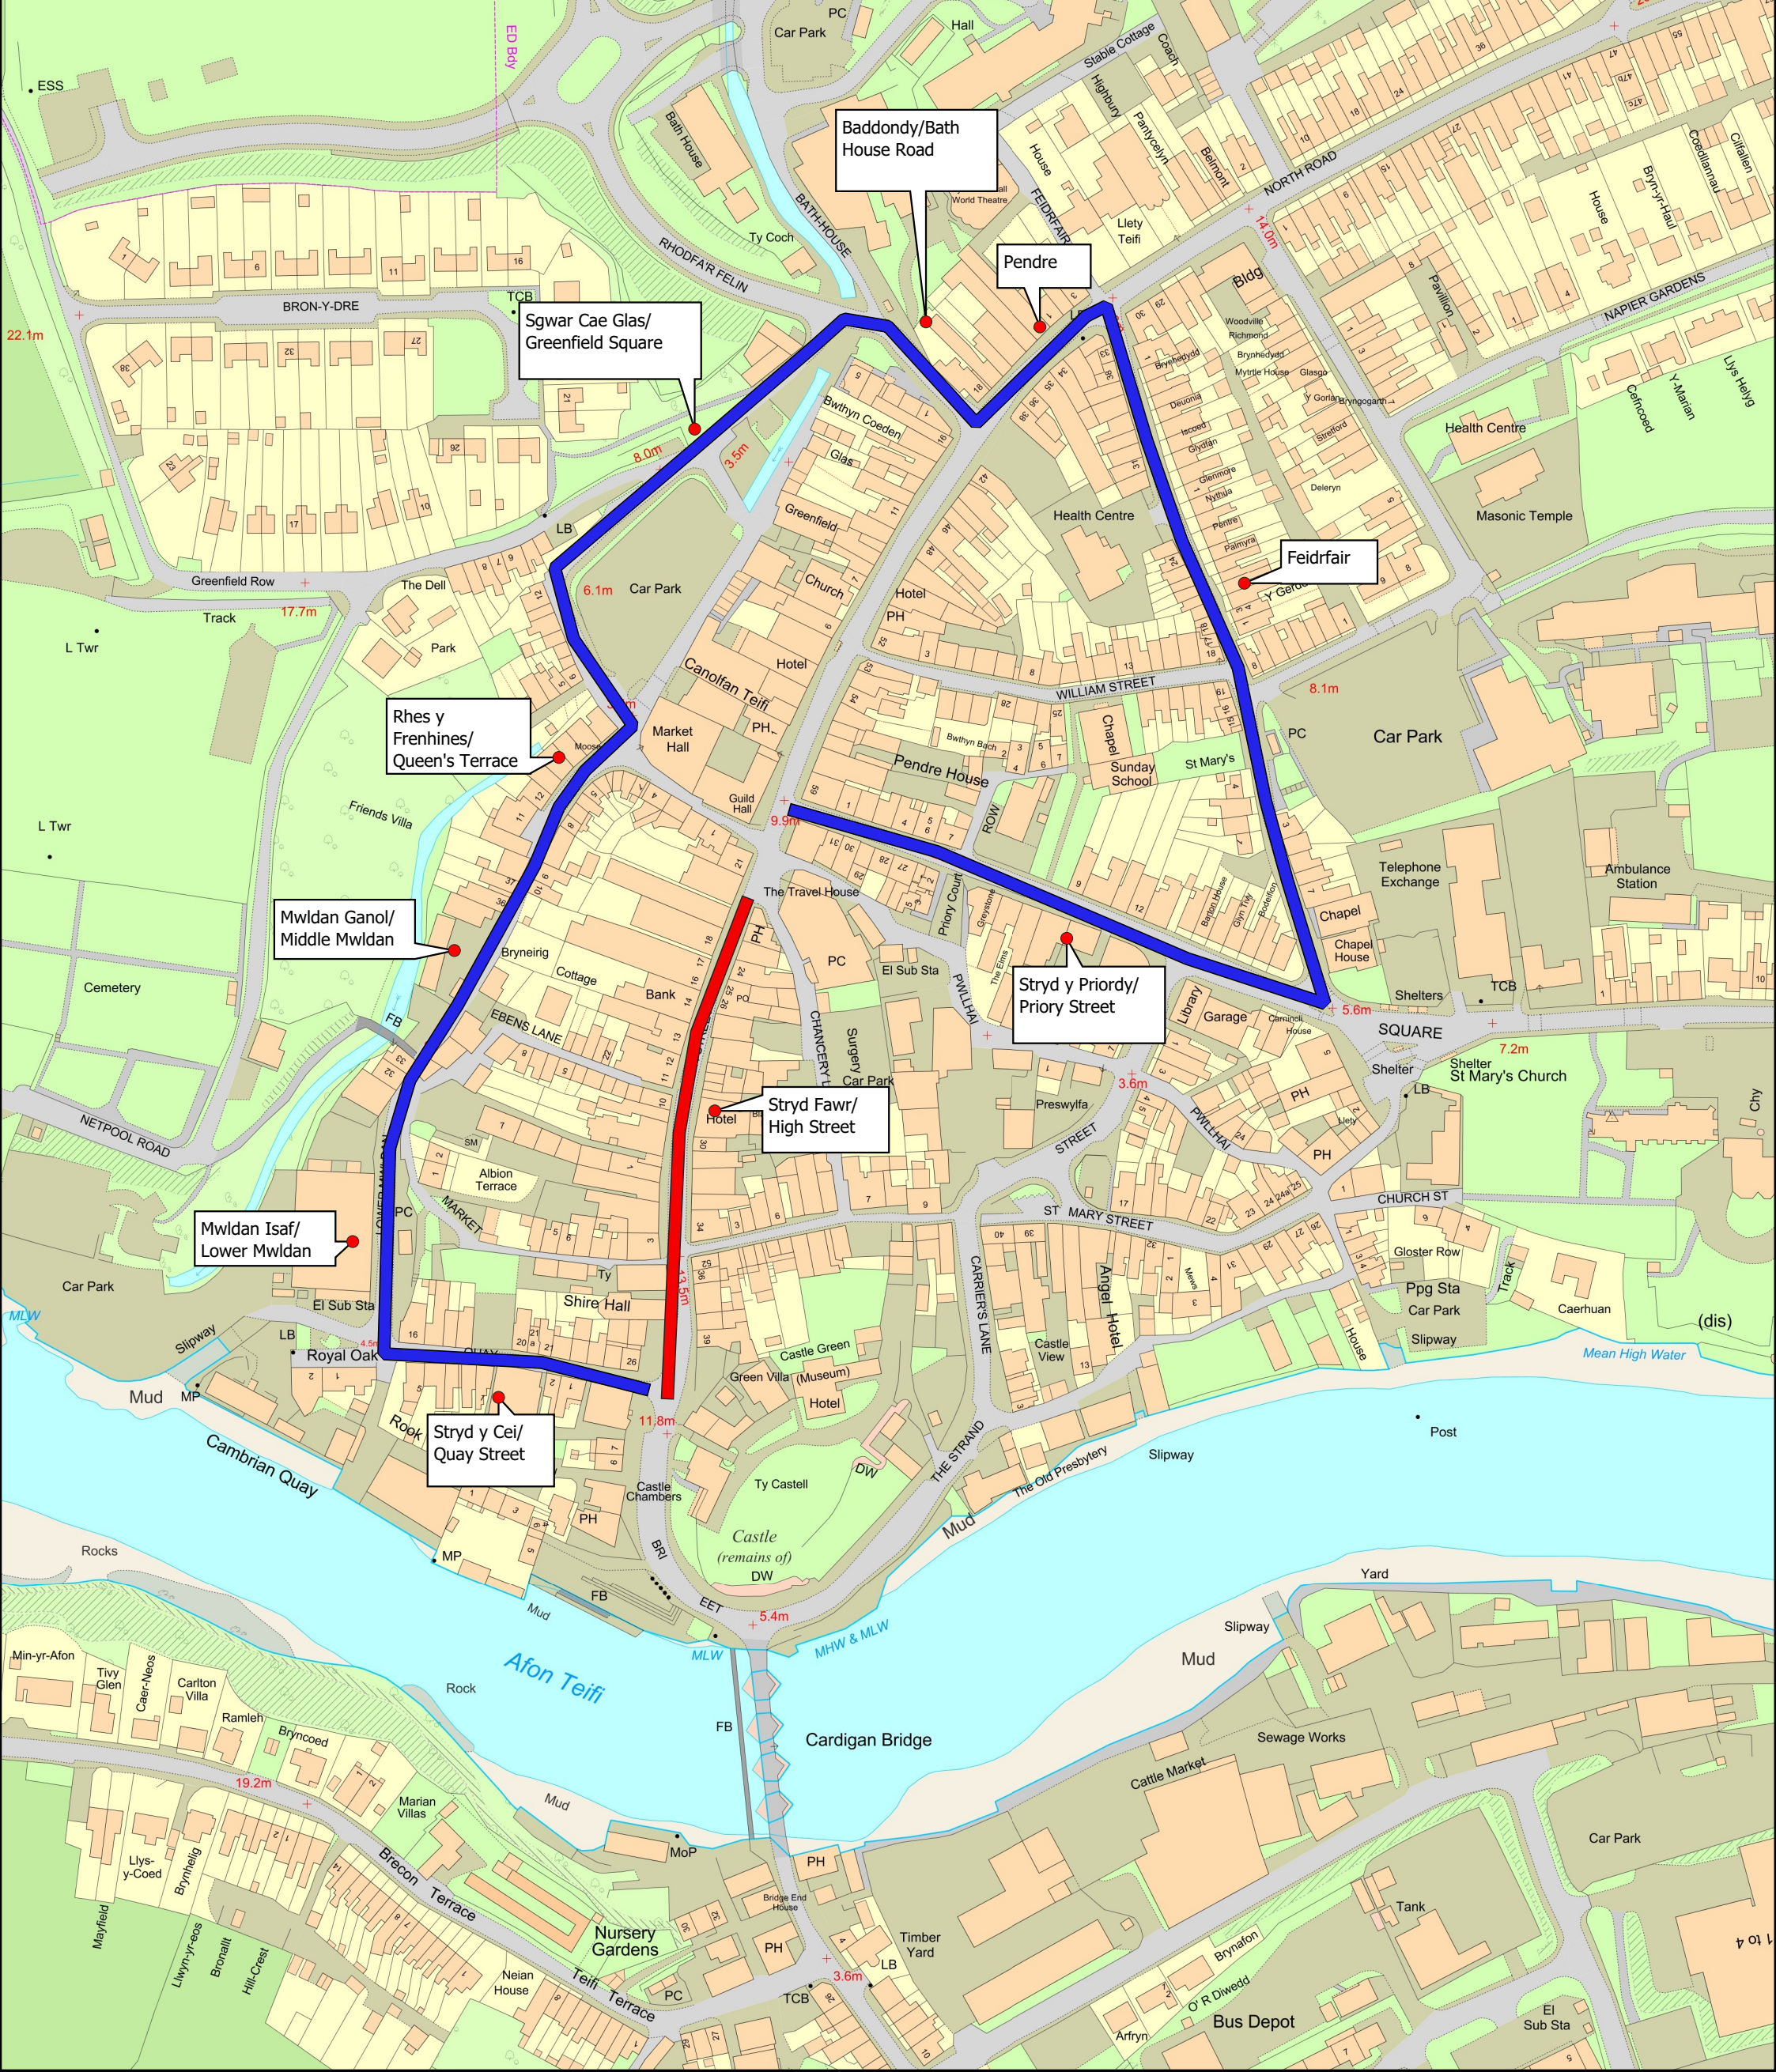

Cau Ffordd Dros Dro/Temporary Road Closure

Stryd Fawr/High Street, Aberteifi/Cardigan

Coch/Red:- Ffordd ar gau/Closure
Glas/Blue:- Ffordd Amgen/Diversion

Graddfa / Scale: 1:2,185.274072
Argraffwyd ar / Printed on: 2025-01-28

Baddondy/Bath House Road

Pendre

Sgwar Cae Glas/
Greenfield Square

Feidfair

Rhes y Frenhines/
Queen's Terrace

Mwldan Ganol/
Middle Mwldan

Stryd y Priordy/
Priory Street

Stryd Fawr/
High Street

Mwldan Isaf/
Lower Mwldan

Stryd y Cei/
Quay Street

Cardigan Bridge