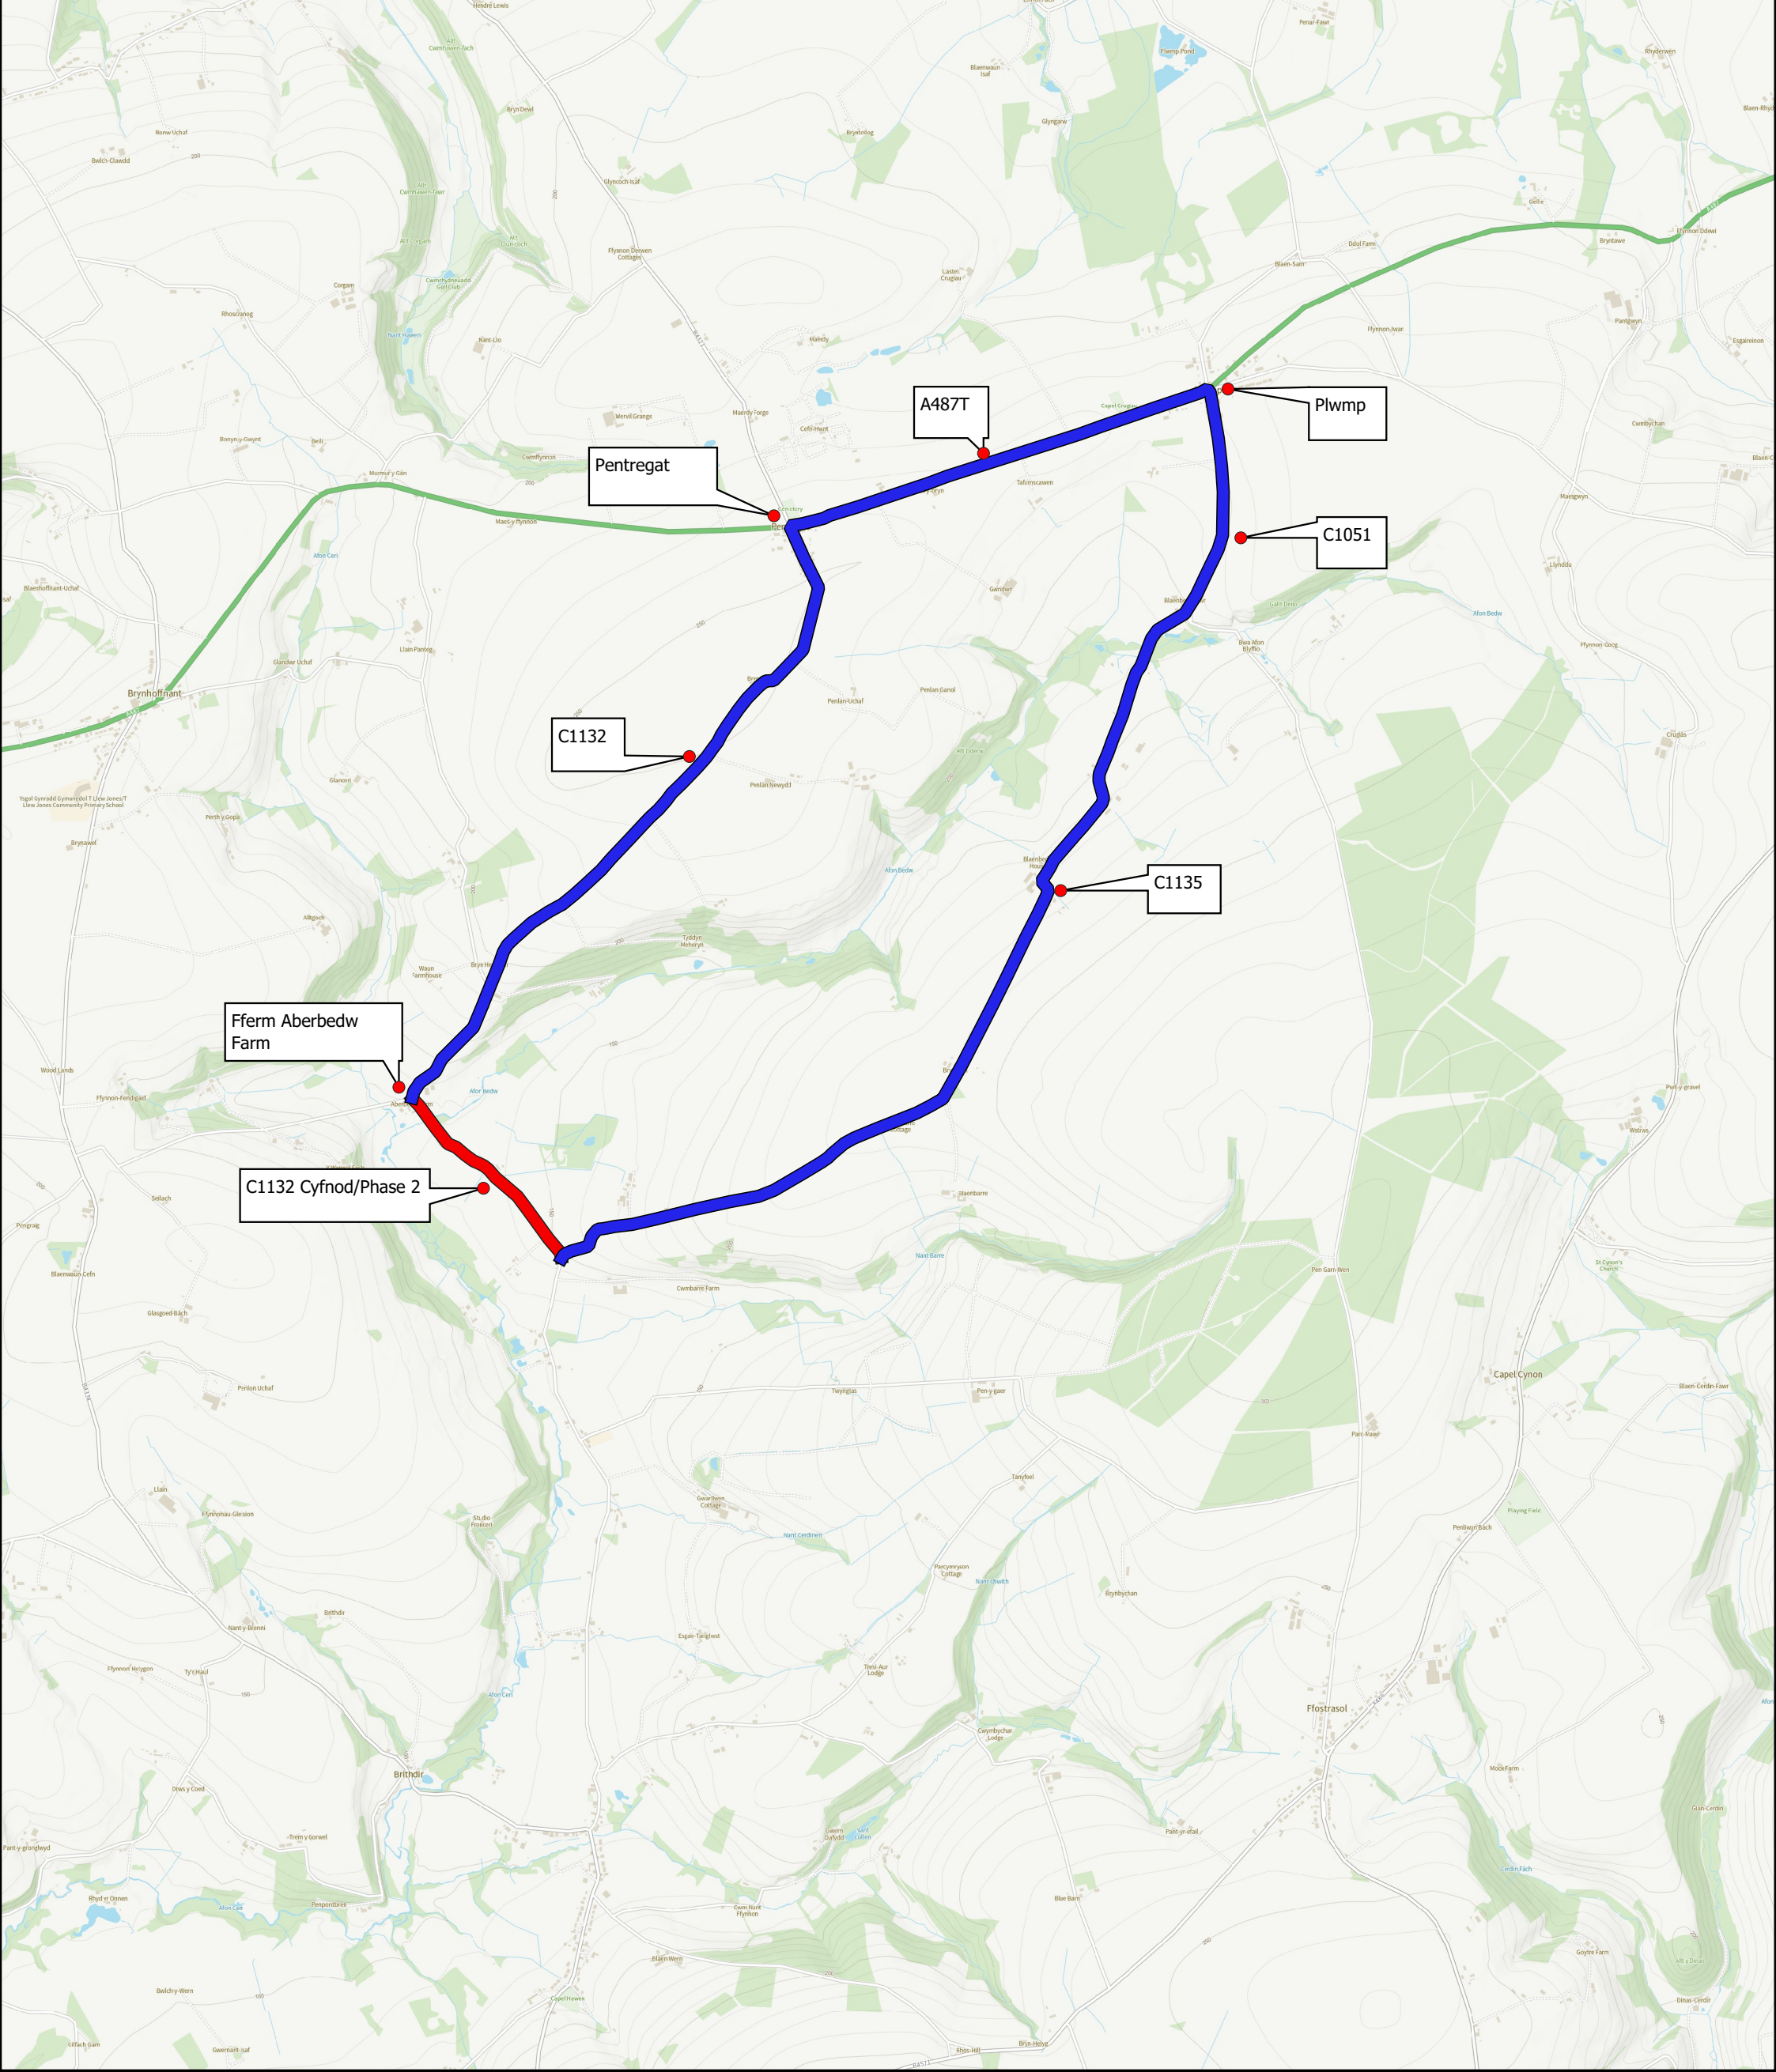

**Teitl/Title: C1132 Rhydlewis - Ffordd Ar
Gau/Road Closure - Cyfnod/Phase 2**

Allwedd / Map Key:
COCH/RED: Ffordd Ar Gau/Road Closure
GLAS/BLUE: Llwybr Amgen/Alternative Route

Graddfa / Scale: 1:20,976.289777
Argraffwyd ar / Printed on: 2025-01-28

Fferm Aberbedw Farm

C1132 Cyfnod/Phase 2

C1132

Pentregat

A487T

Plwmp

C1051

C1135