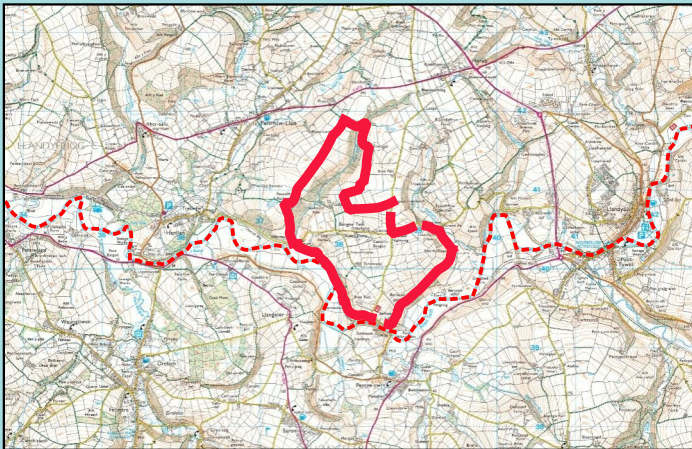

Cyngor Sir Ceredigion

Ceredigion County Council

Cylchdaith Bangor Teifi Circular

Dechrau: Henllan

Addas ar gyfer: Cerddwyr

Arwyneb: Ffordd, Trac, Porfa
Dodrefn: 17 gât

Pellter: 8.8 km / 5.5 milltir

Parcio: Gweler y Map

Cyfleusterau: Siop, Tafarn yn Penrhiwllan

Mapiau: OS Explorer 185
OS Landranger 145

Start: Henllan

Suitable for: Walkers

Surface: Road, Track, Grass
Furniture: 17 gates

Distance: 8.8 km / 5.5 miles

Parking: See Map

Amenities: Shop, Pub in Penrhiwllan

Maps: OS Explorer 185
OS Landranger 145