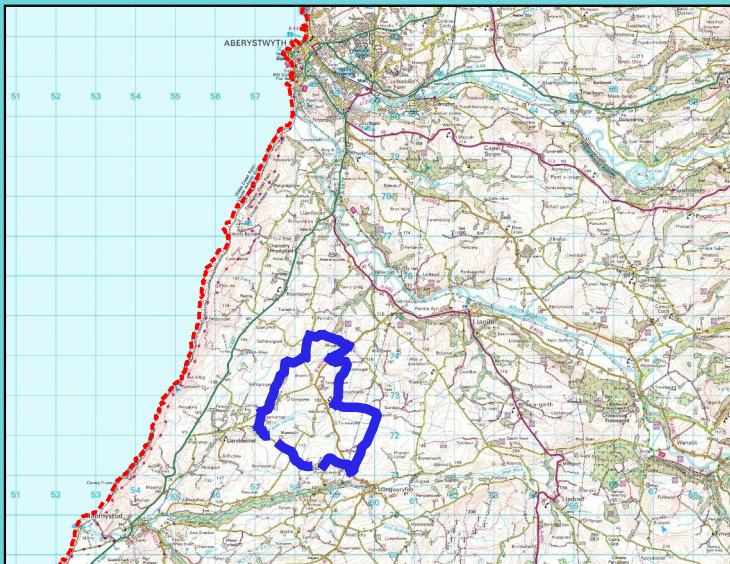

Distance: 12.3 km / 7.7 miles

Mapiau: OS Explorer 213
OS Landranger 135

Maps: OS Explorer 213
OS Landranger 135

Gellir adrodd unrhyw broblemau y dewch ar eu traws ar y Llwybrau Tramwy trwy ebostio clic@ceredigion.llyw.cymru
Any problems encountered on Rights of Way can be logged at clic@ceredigion.gov.uk