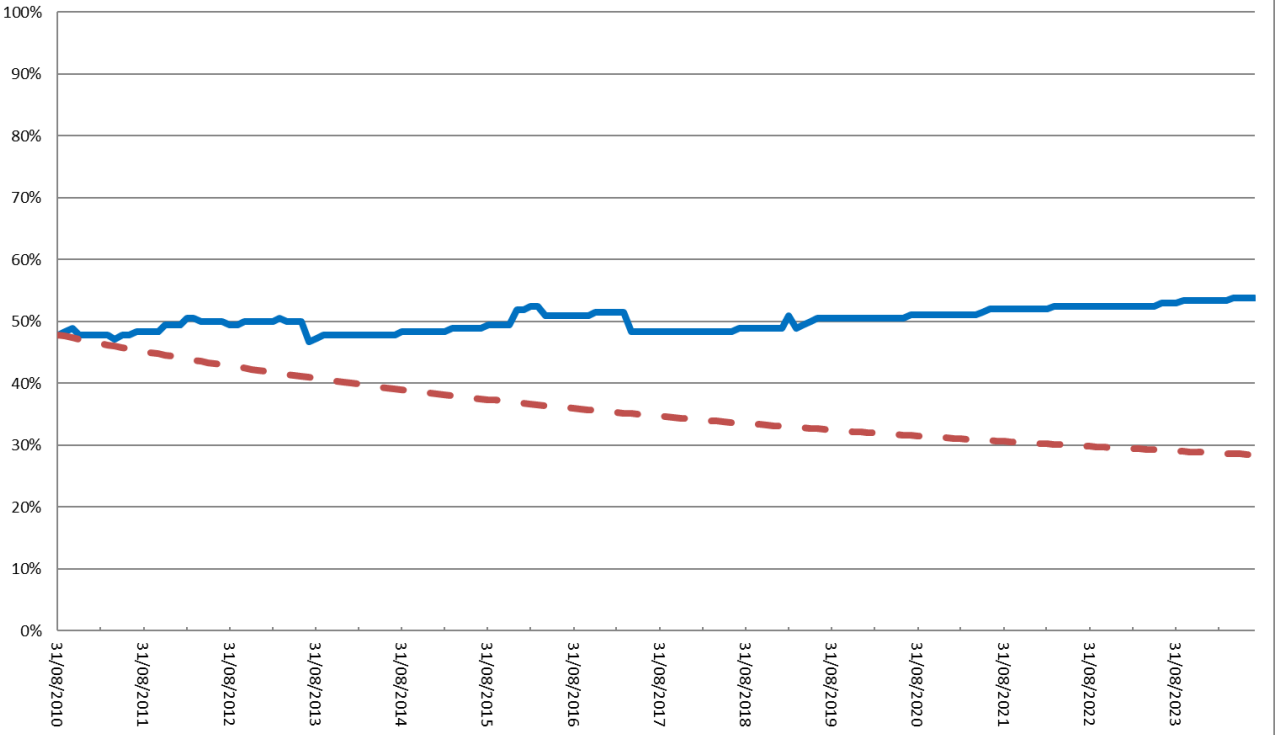

Rhaniad % CG/LIE Grŵp Aneddiadau Llanilar
Settlement Group SC/OL % Splits