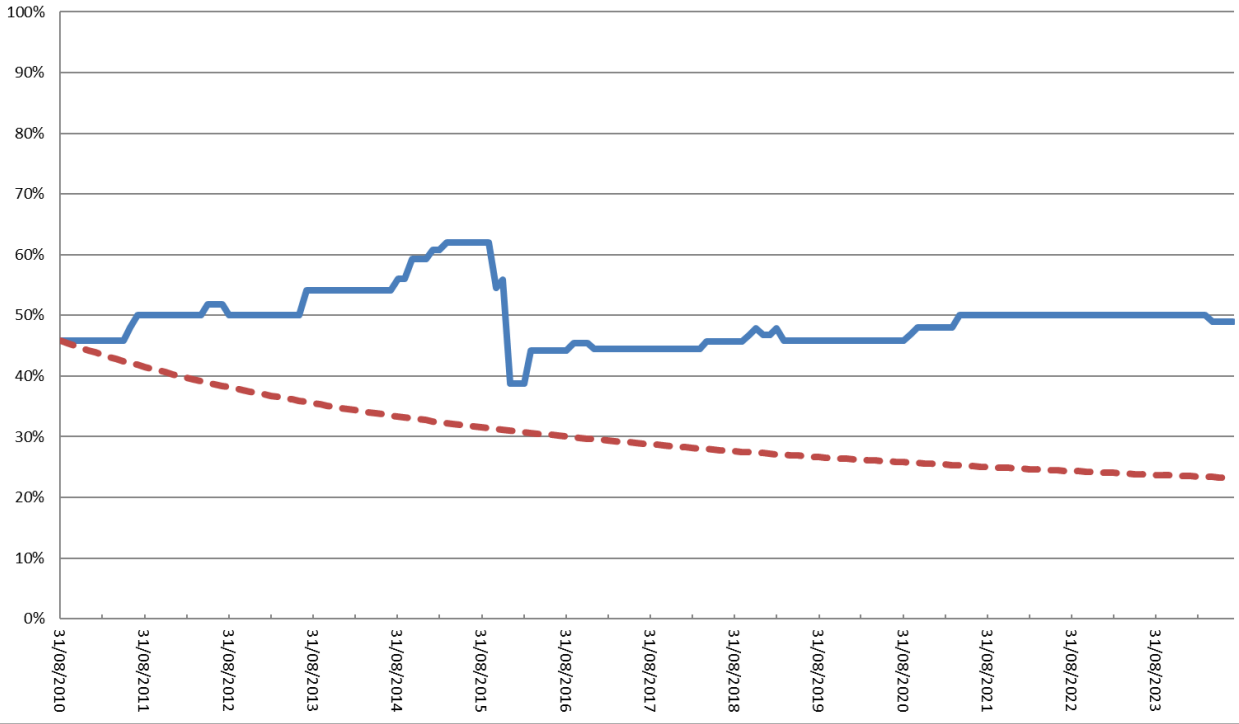

**Rhaniad % CG/LIE Grŵp Aneddiadau Cenarth
Settlement Group SC/OL % Splits**