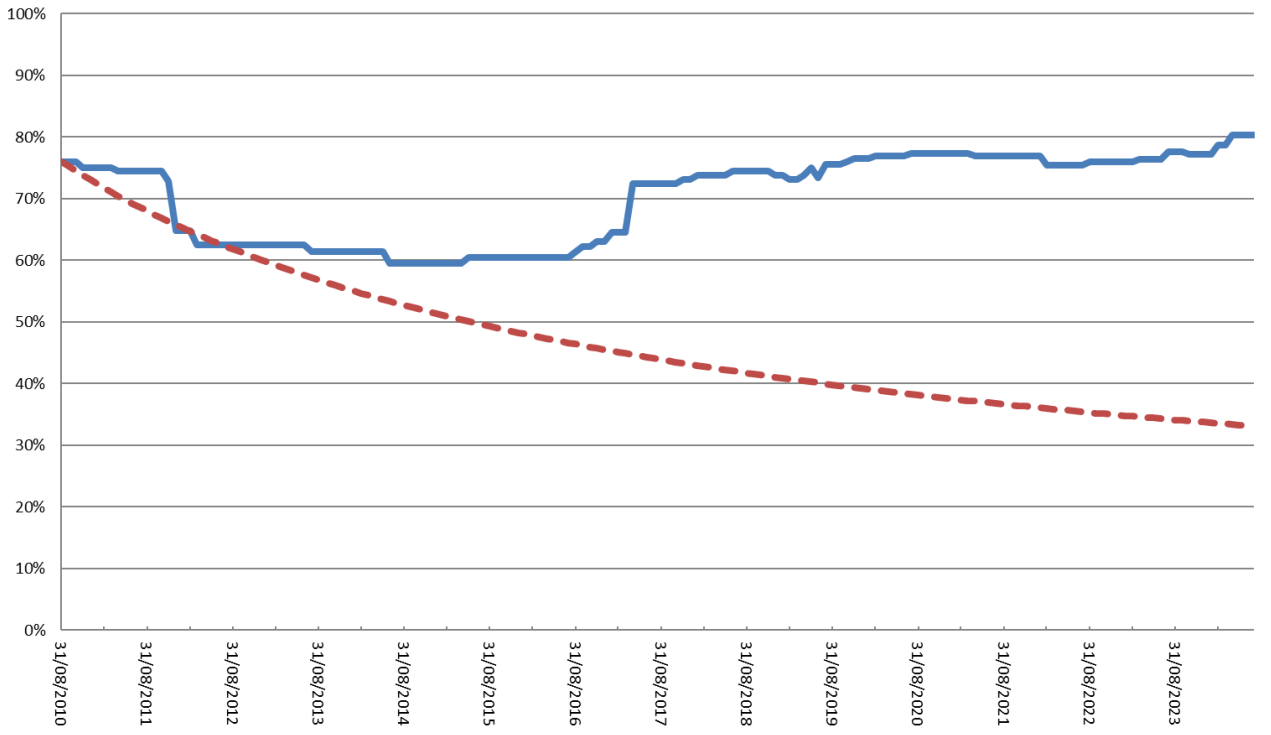

Rhaniad % CG/LIE Grŵp Aneddiadau Talybont
Settlement Group SC/OL % Splits