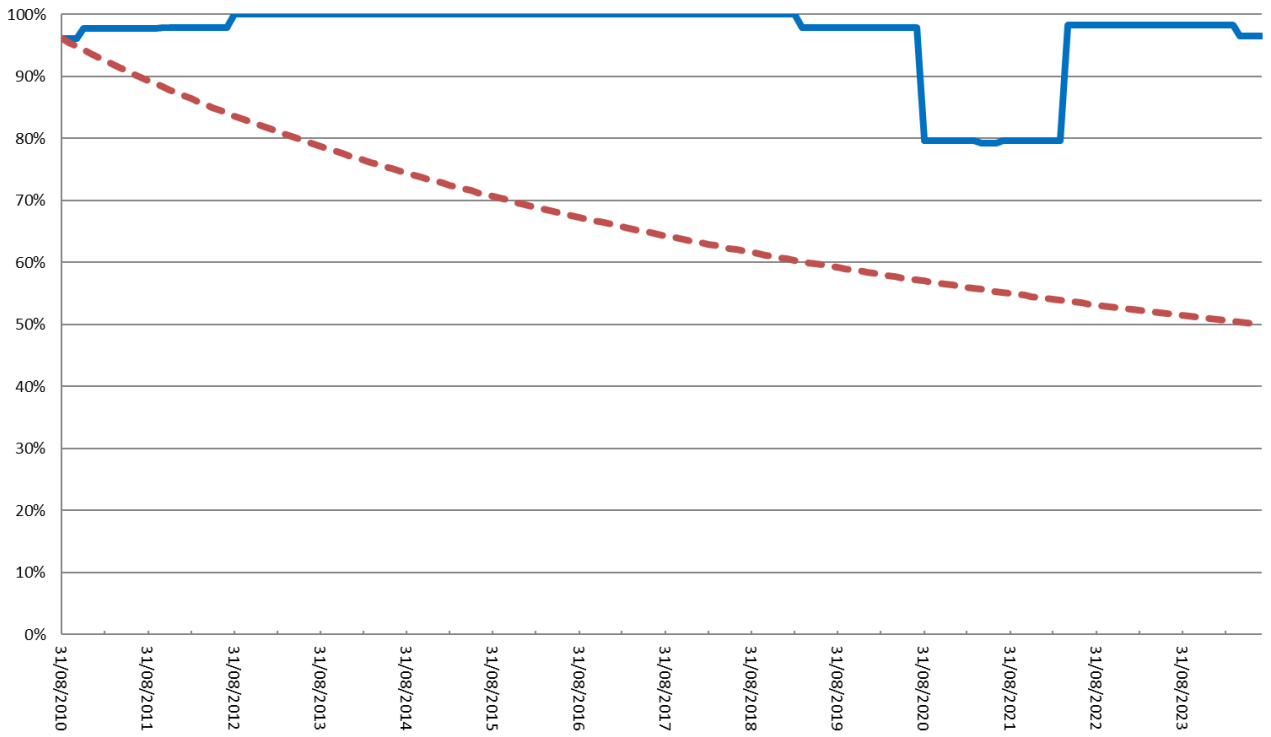

**Rhaniad % CG/LIE Grŵp Aneddiadau Pontarfynach/Devil's Bridge
Settlement Group SC/OL % Splits**