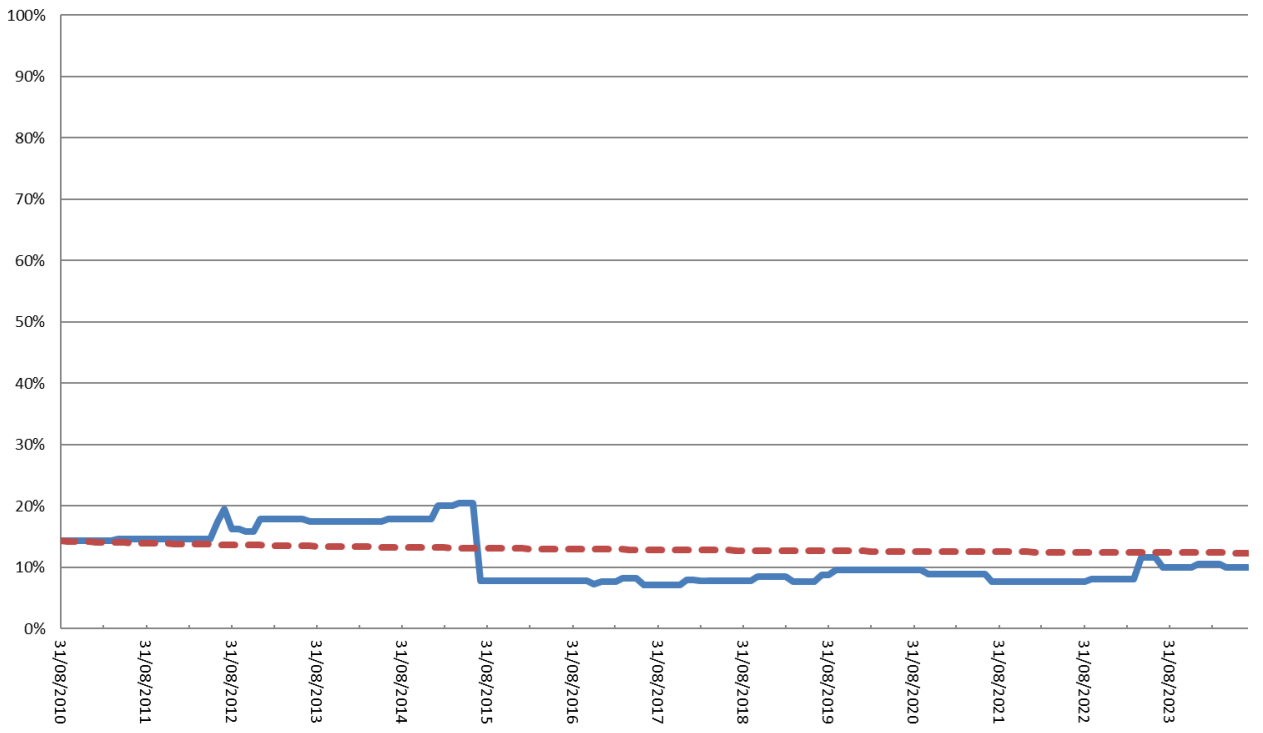

Rhaniad % CG/LIE Grŵp Aneddiadau Penrhynoch
Settlement Group SC/OL % Splits