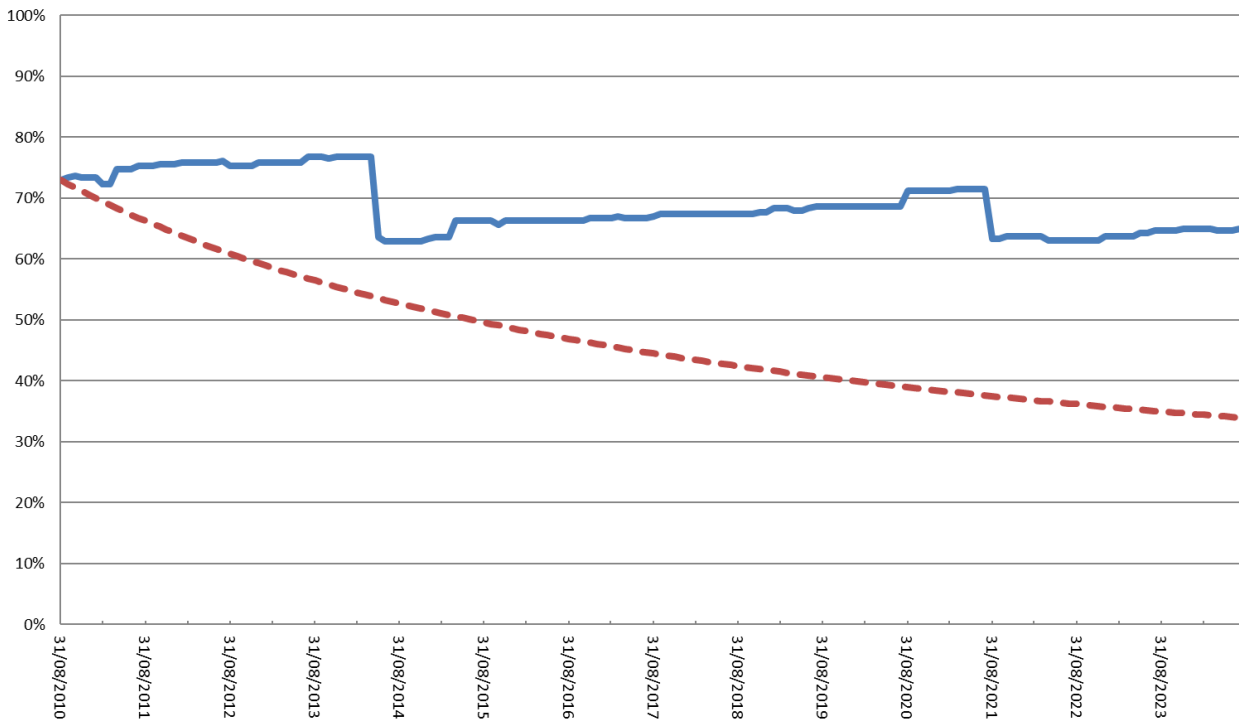

**Rhaniad % CG/LIE Grŵp Aneddiadau Felinfach / Ystrad Aeron
Settlement Group SC/OL % Splits**