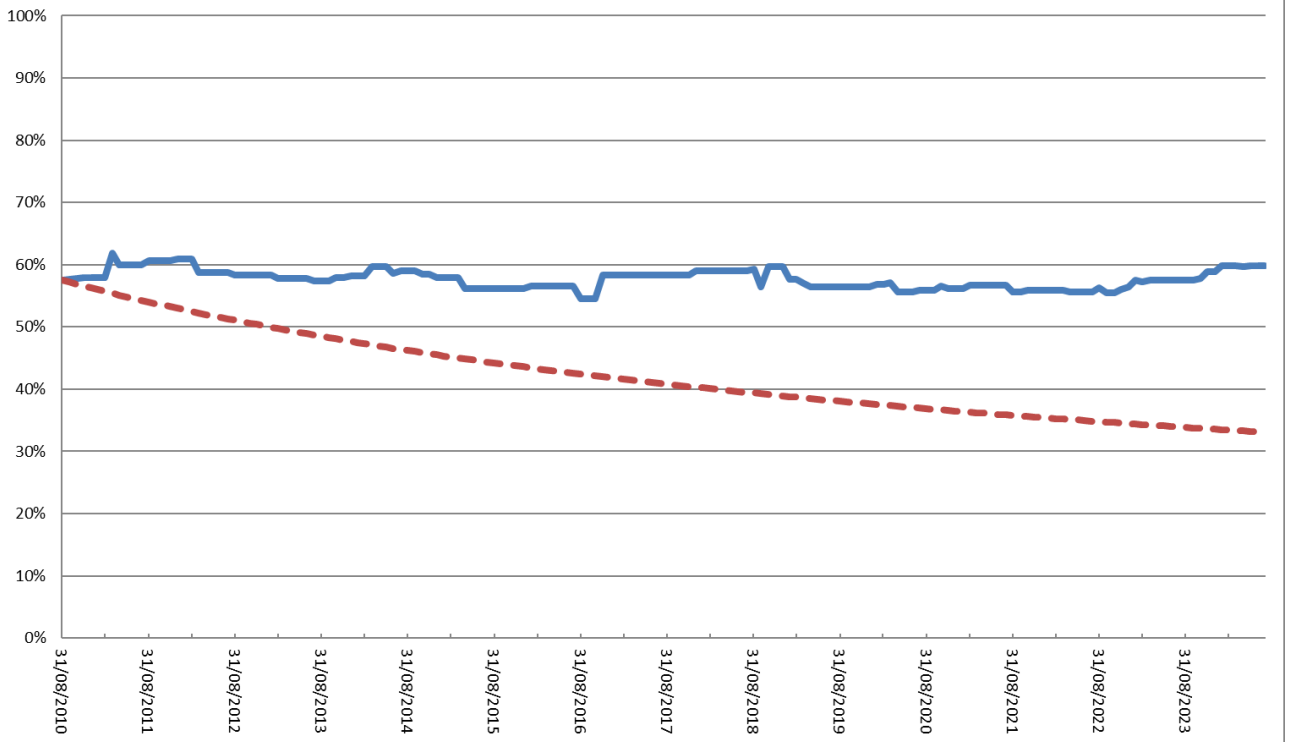

**Rhaniad % CG/LIE Grŵp Aneidiadau Ceinewydd/New Quay
Settlement Group SC/OL % Splits**