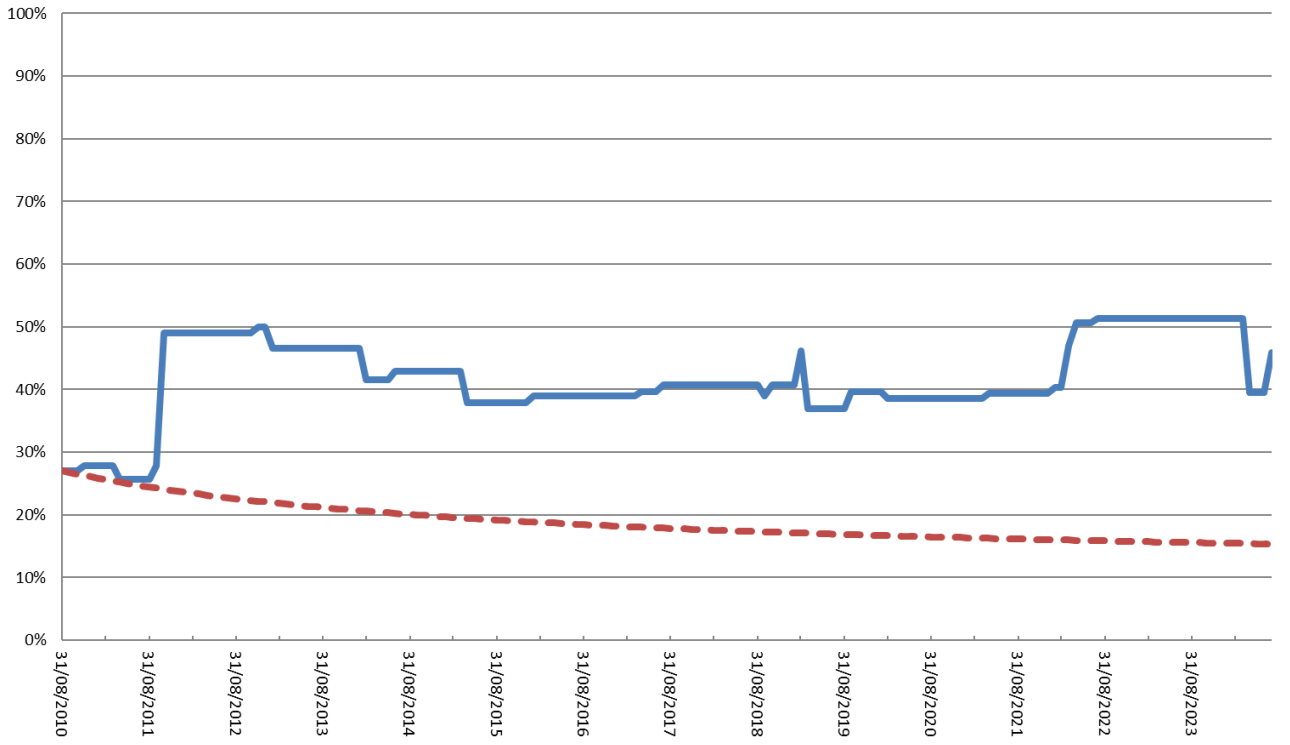

**Rhaniad % CG/LIE Grŵp Aneidiadau Bow Street
Settlement Group SC/OL % Splits**