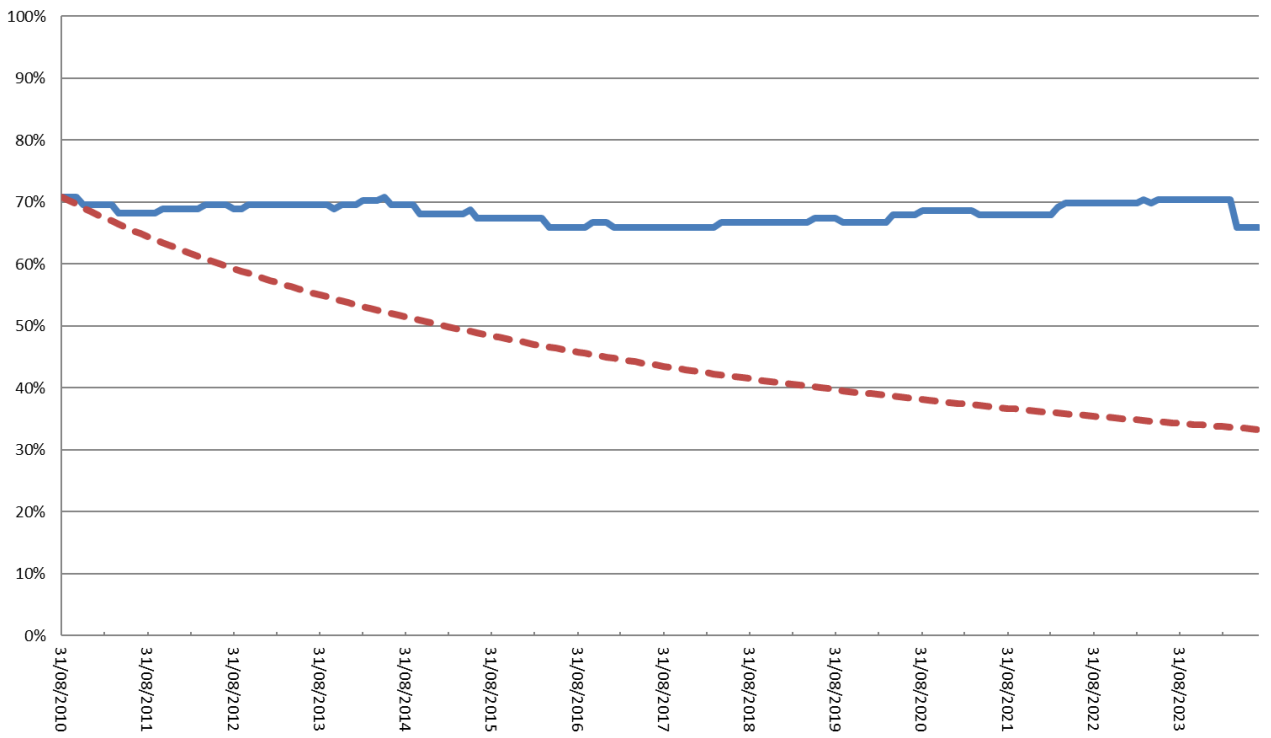

**Rhaniad % CG/LIE Grŵp Aneddiadau Pontrhydfendigaid
Settlement Group SC/OL % Splits**