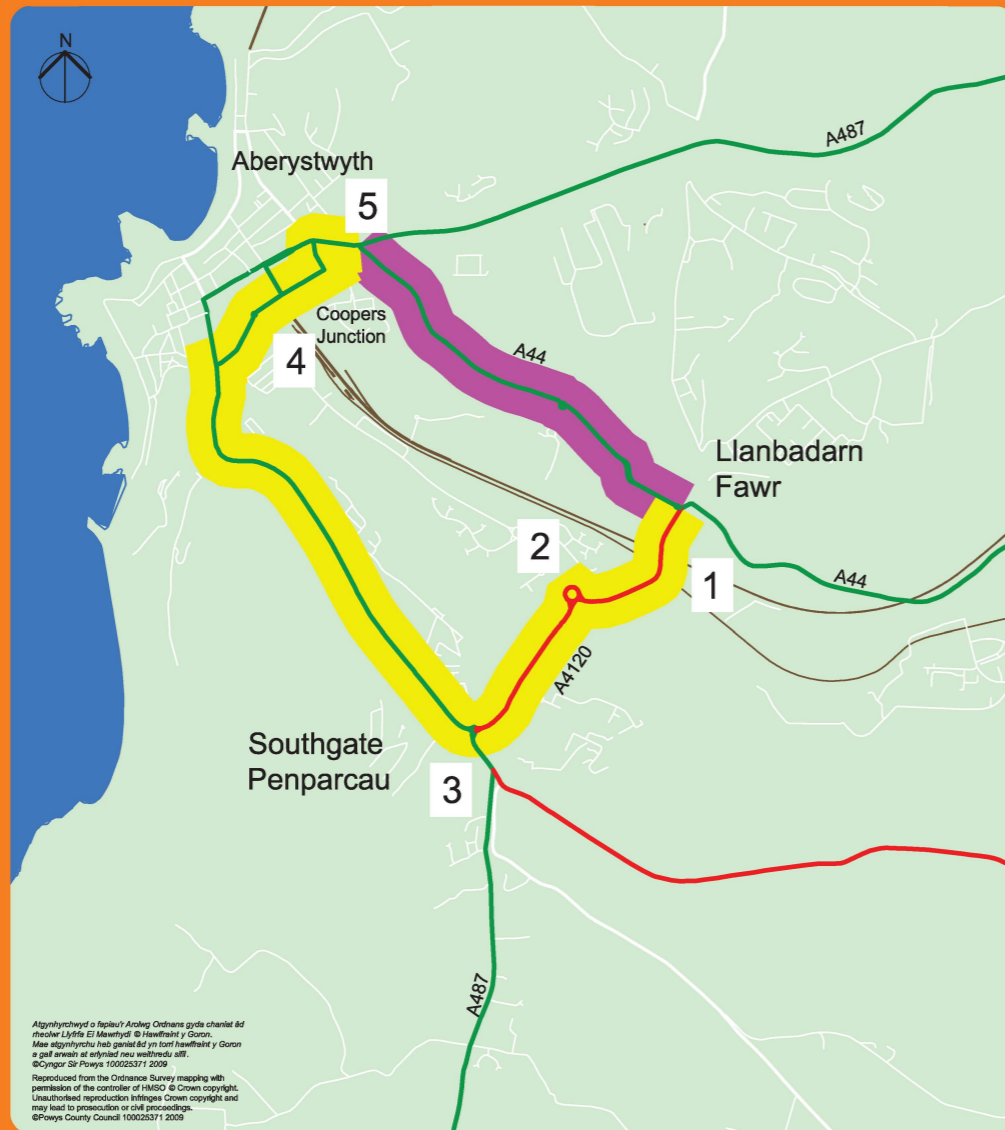

A44 - Section F Llanbadarn Fawr to Coopers Junction

- Primary Routes
- Other main routes
- Minor roads
- Route of railway
- Closed section of network
- Diversion Route
- Height restriction
- County Boundary

Tactical Diversion Routes

Physical Implementation

Location	Action
1.	Erect 'ROAD AHEAD CLOSED' sign indicating alternative route symbol to follow on Westbound A44 at Llanbadarn Fawr. Erect 'END OF DIVERSION' sign on Northbound A4120 at junction of A44/A4120.
2.	Erect confirmation signs at Parcydolau roundabout
3.	Erect Diversion sign turn left from A487 (Southbound) onto A4120 North. Erect diversion sign turn Right from A4120 Southbound onto A487 Northbound.
4.	Erect confirmation signage route(s) through town centre.
5.	Erect 'ROAD AHEAD CLOSED' sign indicating alternative route symbol to follow on Eastbound entry to A44 at Coopers Junction. Erect 'END OF DIVERSION' sign on A487 Northbound at junction with A44.

RISKS

- Aberystwyth Ambulance station located on A44 Llanbadarn Road, Llanbadarn Fawr
- Bronglais Hospital Main access off of A44 Llanbadarn Road
- Livestock auctions take place in Aberystwyth (Lovesgrove) on Mondays

A44 Section F

ROUTE DESCRIPTION

Ceredigion County Council control at Llanbadarn Fawr & Coopers Junction

WESTBOUND TRAFFIC

Divert onto A4120 at Llanbadarn Fawr, turn at Southgate Roundabout onto Penparcau Road, turn down Mill Street, Terrace Road, North Parade and Northgate Street.

EASTBOUND TRAFFIC

Divert onto Northgate Street, then Thespian Street, Alexandra Road, Mill Street, Penparcau Road, Southgate Roundabout onto A4120 and rejoining A454 at Llanbadarn Fawr

CONTACTS

Mid Wales Trunk Road Agency	0845 607 6060
Ceredigion County Council	01970 617 911
Dyfed Powys Police Control Room	0845 330 2000
Traffic Wales	0845 602 6020