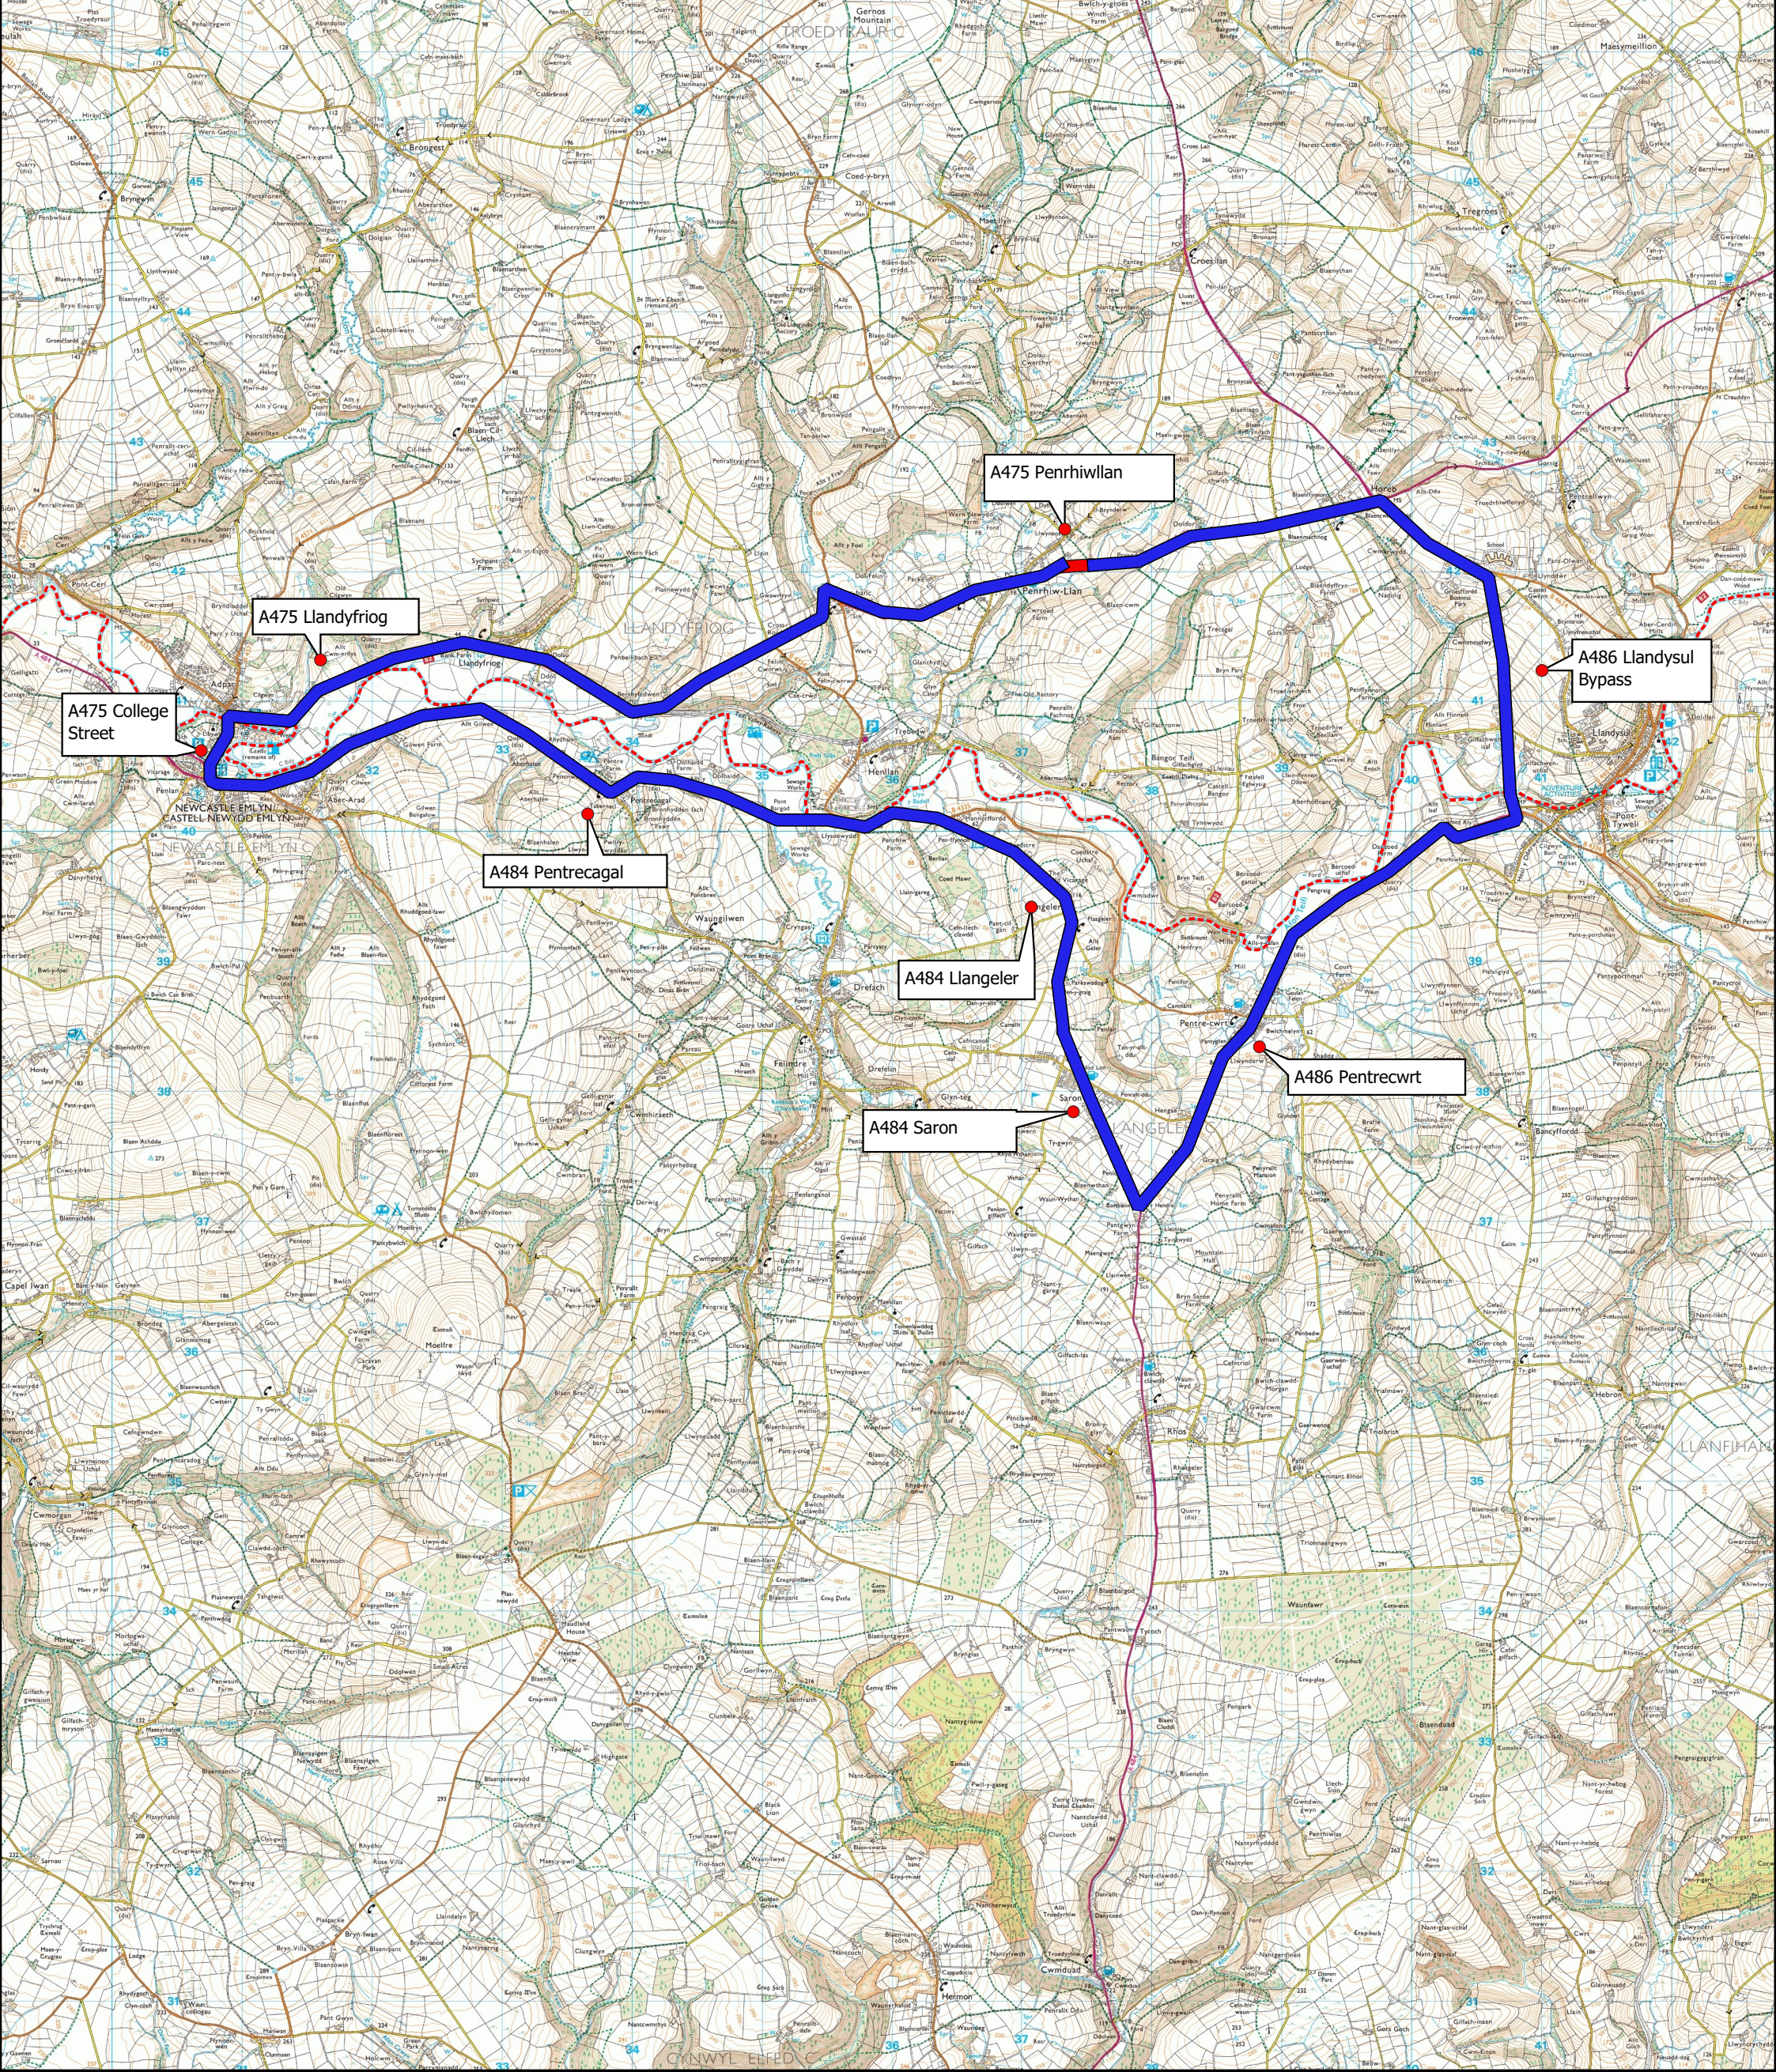

Cau Ffordd Dros Dro/Temporary Road Closure

A475 Penrhiwllan, Llandysul
Coch/Red:- Ffordd ar Gau/Closure
Glas/Blue:- Ffordd Amgen/Diversion

Graddfa / Scale: 1:46,000
Argraffwyd ar / Printed on: 2024-10-21

A475 College Street

A475 Llandyfriog

A475 Penrhiwllan

A486 Llandysul Bypass

A484 Pentrecagal

A484 Llangeler

A486 Pentrecwrt

A484 Saron