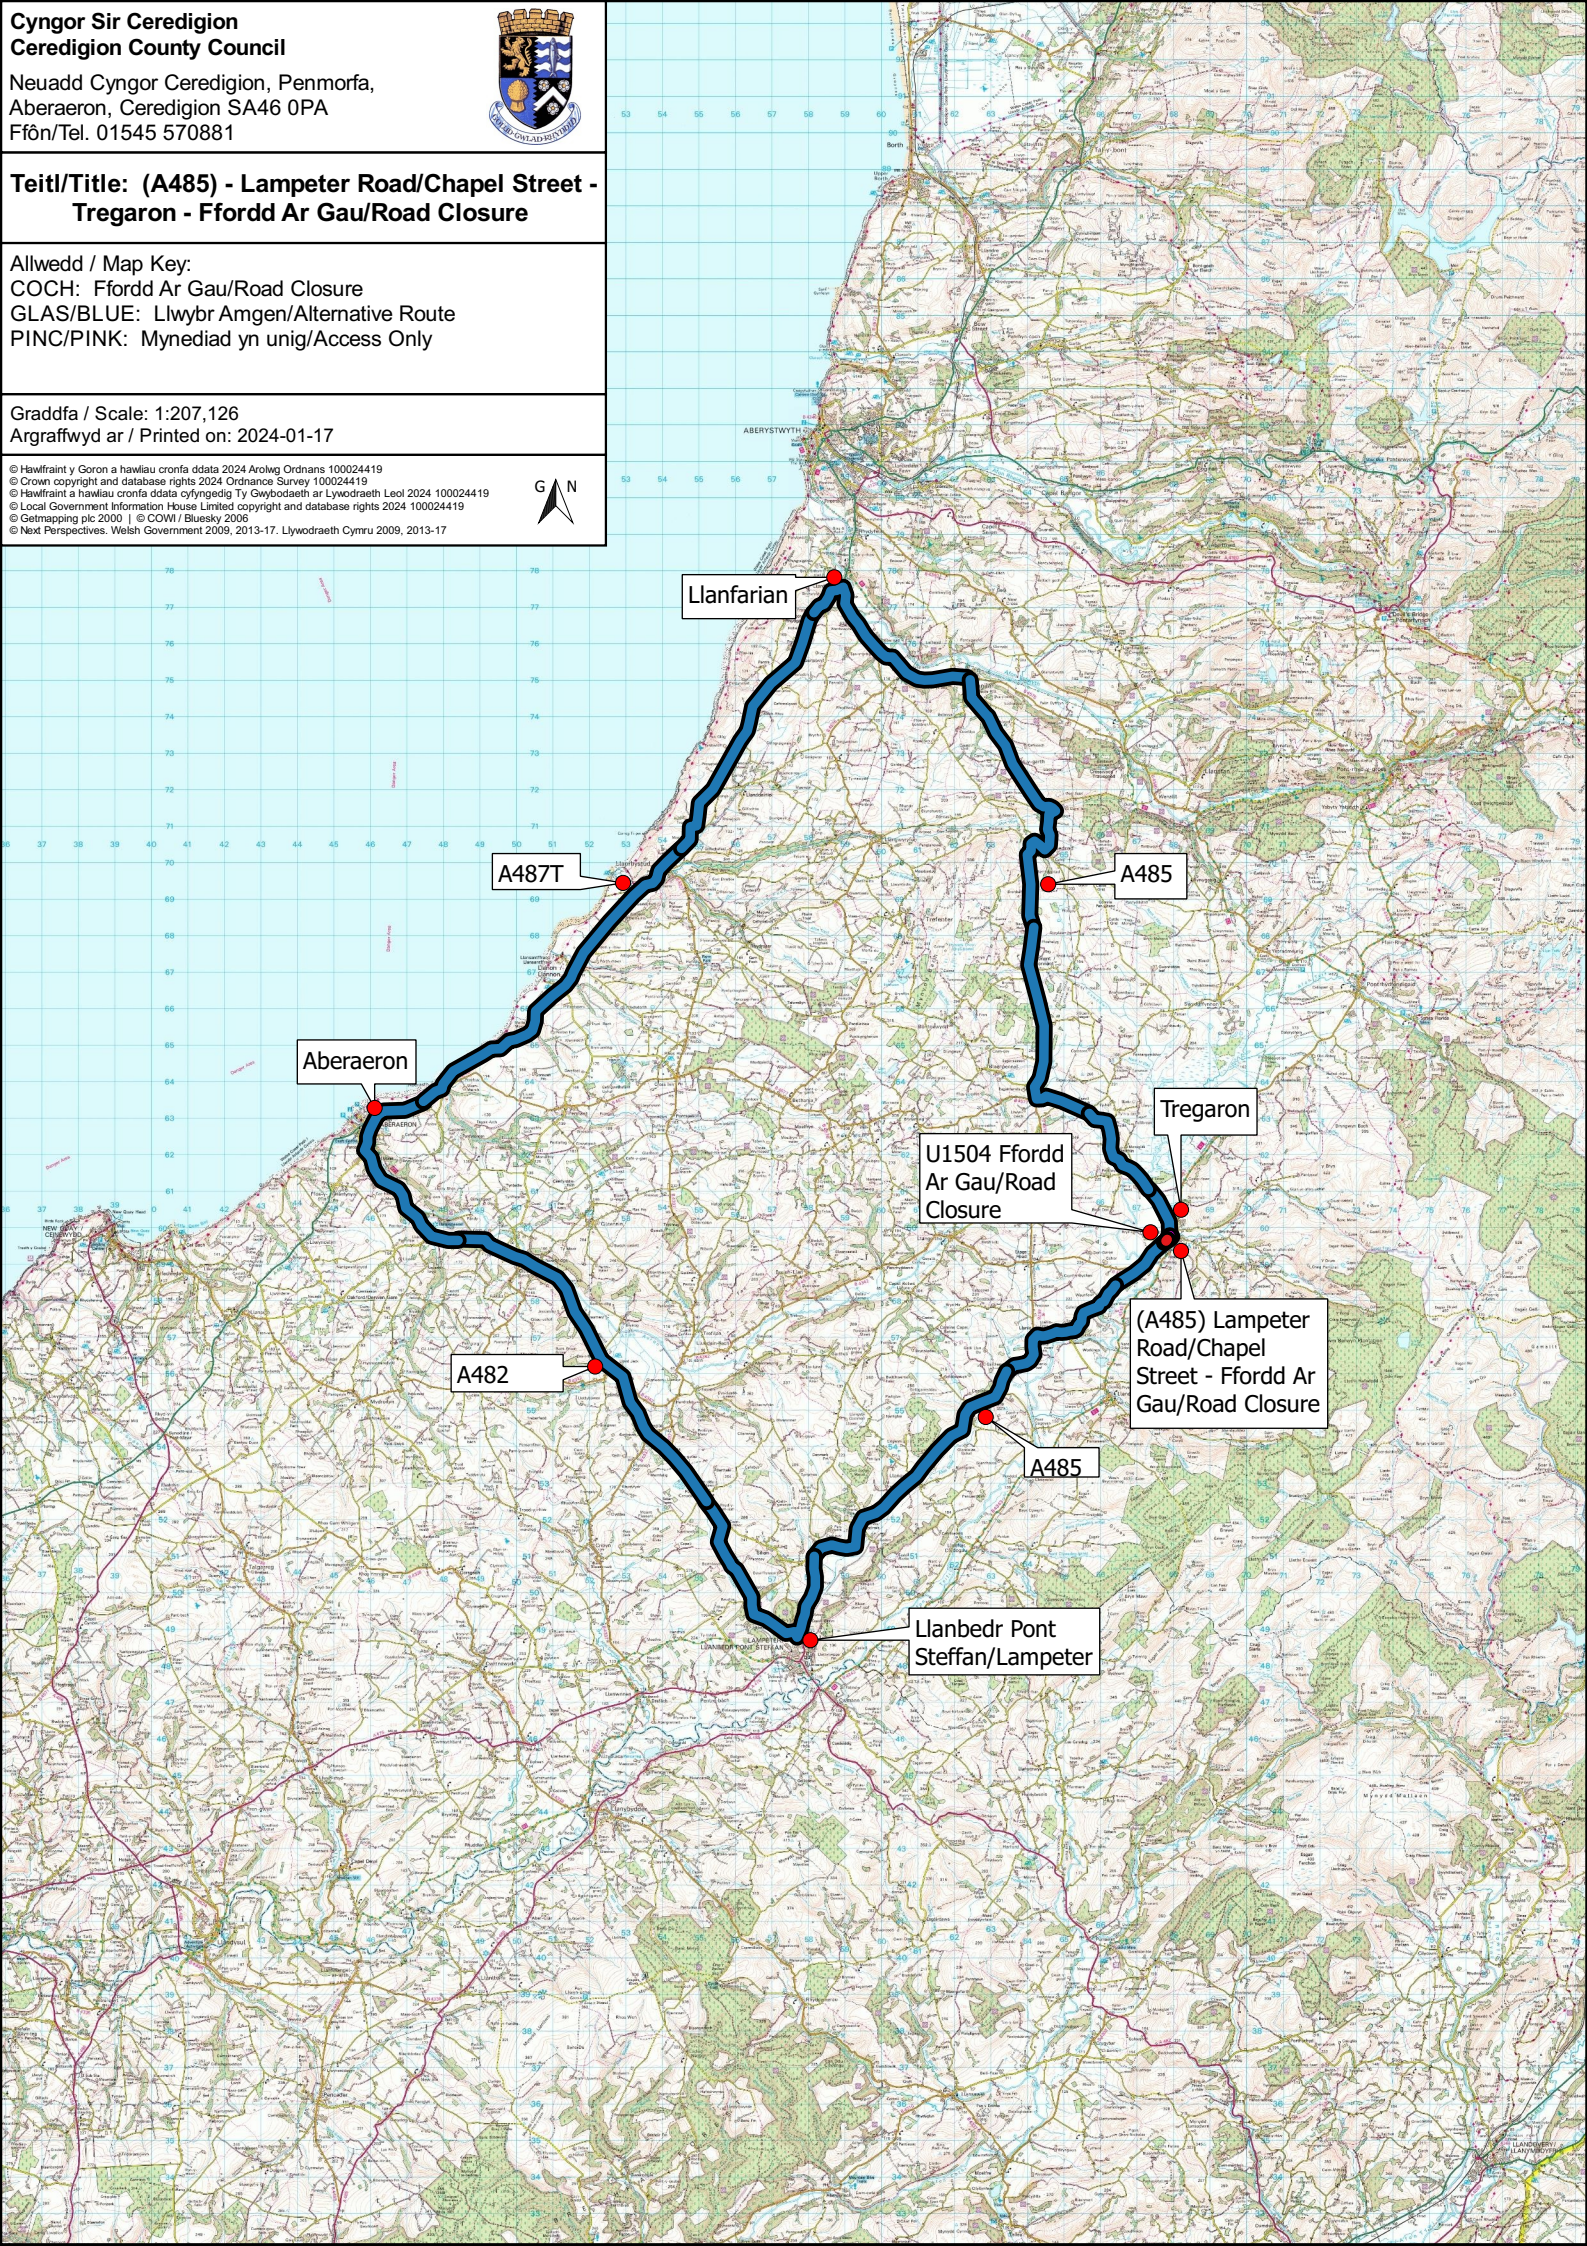

**Teitl/Title: (A485) - Lampeter Road/Chapel Street -
Tregaron - Ffordd Ar Gau/Road Closure**

Allwedd / Map Key:
COCH: Ffordd Ar Gau/Road Closure
GLAS/BLUE: Llwybr Amgen/Alternative Route
PINC/PINK: Mynediad yn unig/Access Only

Graddfa / Scale: 1:207,126
Argraffwyd ar / Printed on: 2024-01-17

Llanfarian

A487T

A485

Aberaeron

Tregaron

U1504 Ffordd
Ar Gau/Road
Closure

A482

(A485) Lampeter
Road/Chapel
Street - Ffordd Ar
Gau/Road Closure

A485

Llanbedr Pont
Steffan/Lampeter