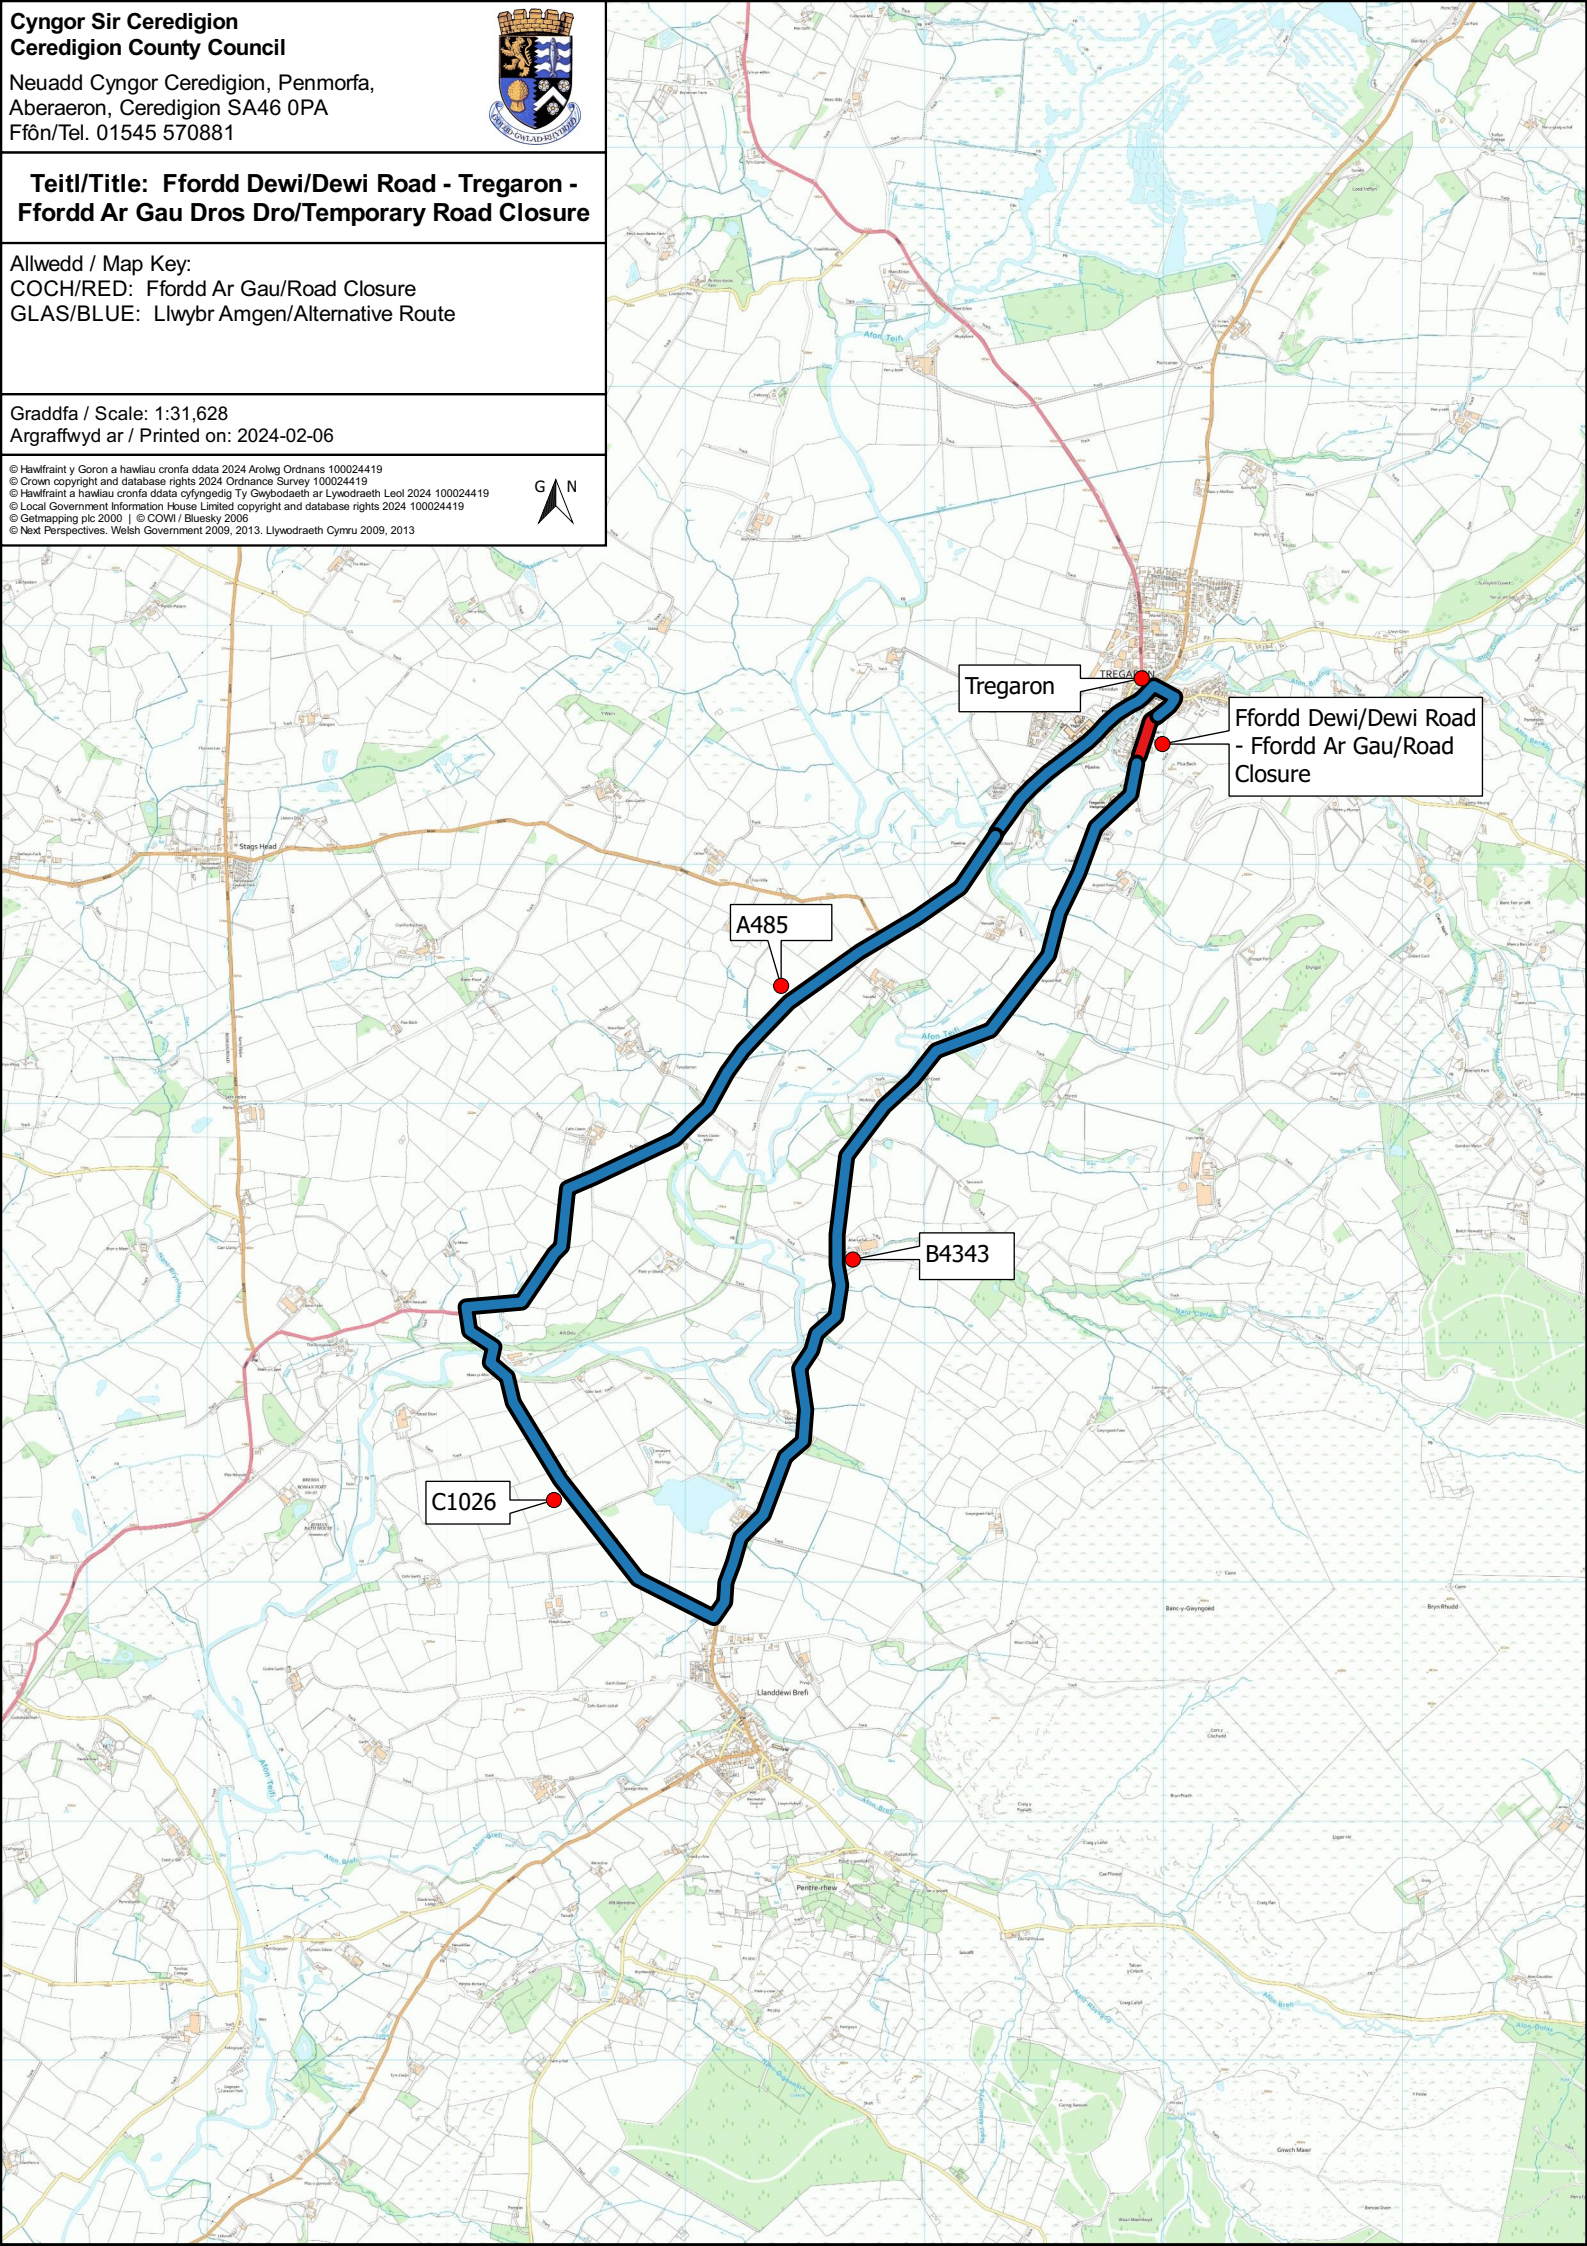

**Teitl/Title: Ffordd Dewi/Dewi Road - Tregaron -  
Ffordd Ar Gau Dros Dro/Temporary Road Closure**

Allwedd / Map Key:  
COCH/RED: Ffordd Ar Gau/Road Closure  
GLAS/BLUE: Llwybr Amgen/Alternative Route

Graddfa / Scale: 1:31,628  
Argraffwyd ar / Printed on: 2024-02-06

© Hawffraint y Goron a hawliau cronfa ddata 2024 Arolwg Ordnans 100024419  
© Crown copyright and database rights 2024 Ordnance Survey 100024419  
© Hawffraint a hawliau cronfa ddata cyfyngedig Ty Gwybodaeth ar Lywodraeth Llool 2024 100024419  
© Local Government Information House Limited copyright and database rights 2024 100024419  
© Getmapping plc 2000 | © COWI / Bluesky 2006  
© Next Perspectives, Welsh Government 2009, 2013. Llywodraeth Cymru 2009, 2013

Tregaron

Ffordd Dewi/Dewi Road  
- Ffordd Ar Gau/Road  
Closure

A485

B4343

C1026

Landdewi Brefi

Pentte-llwyl