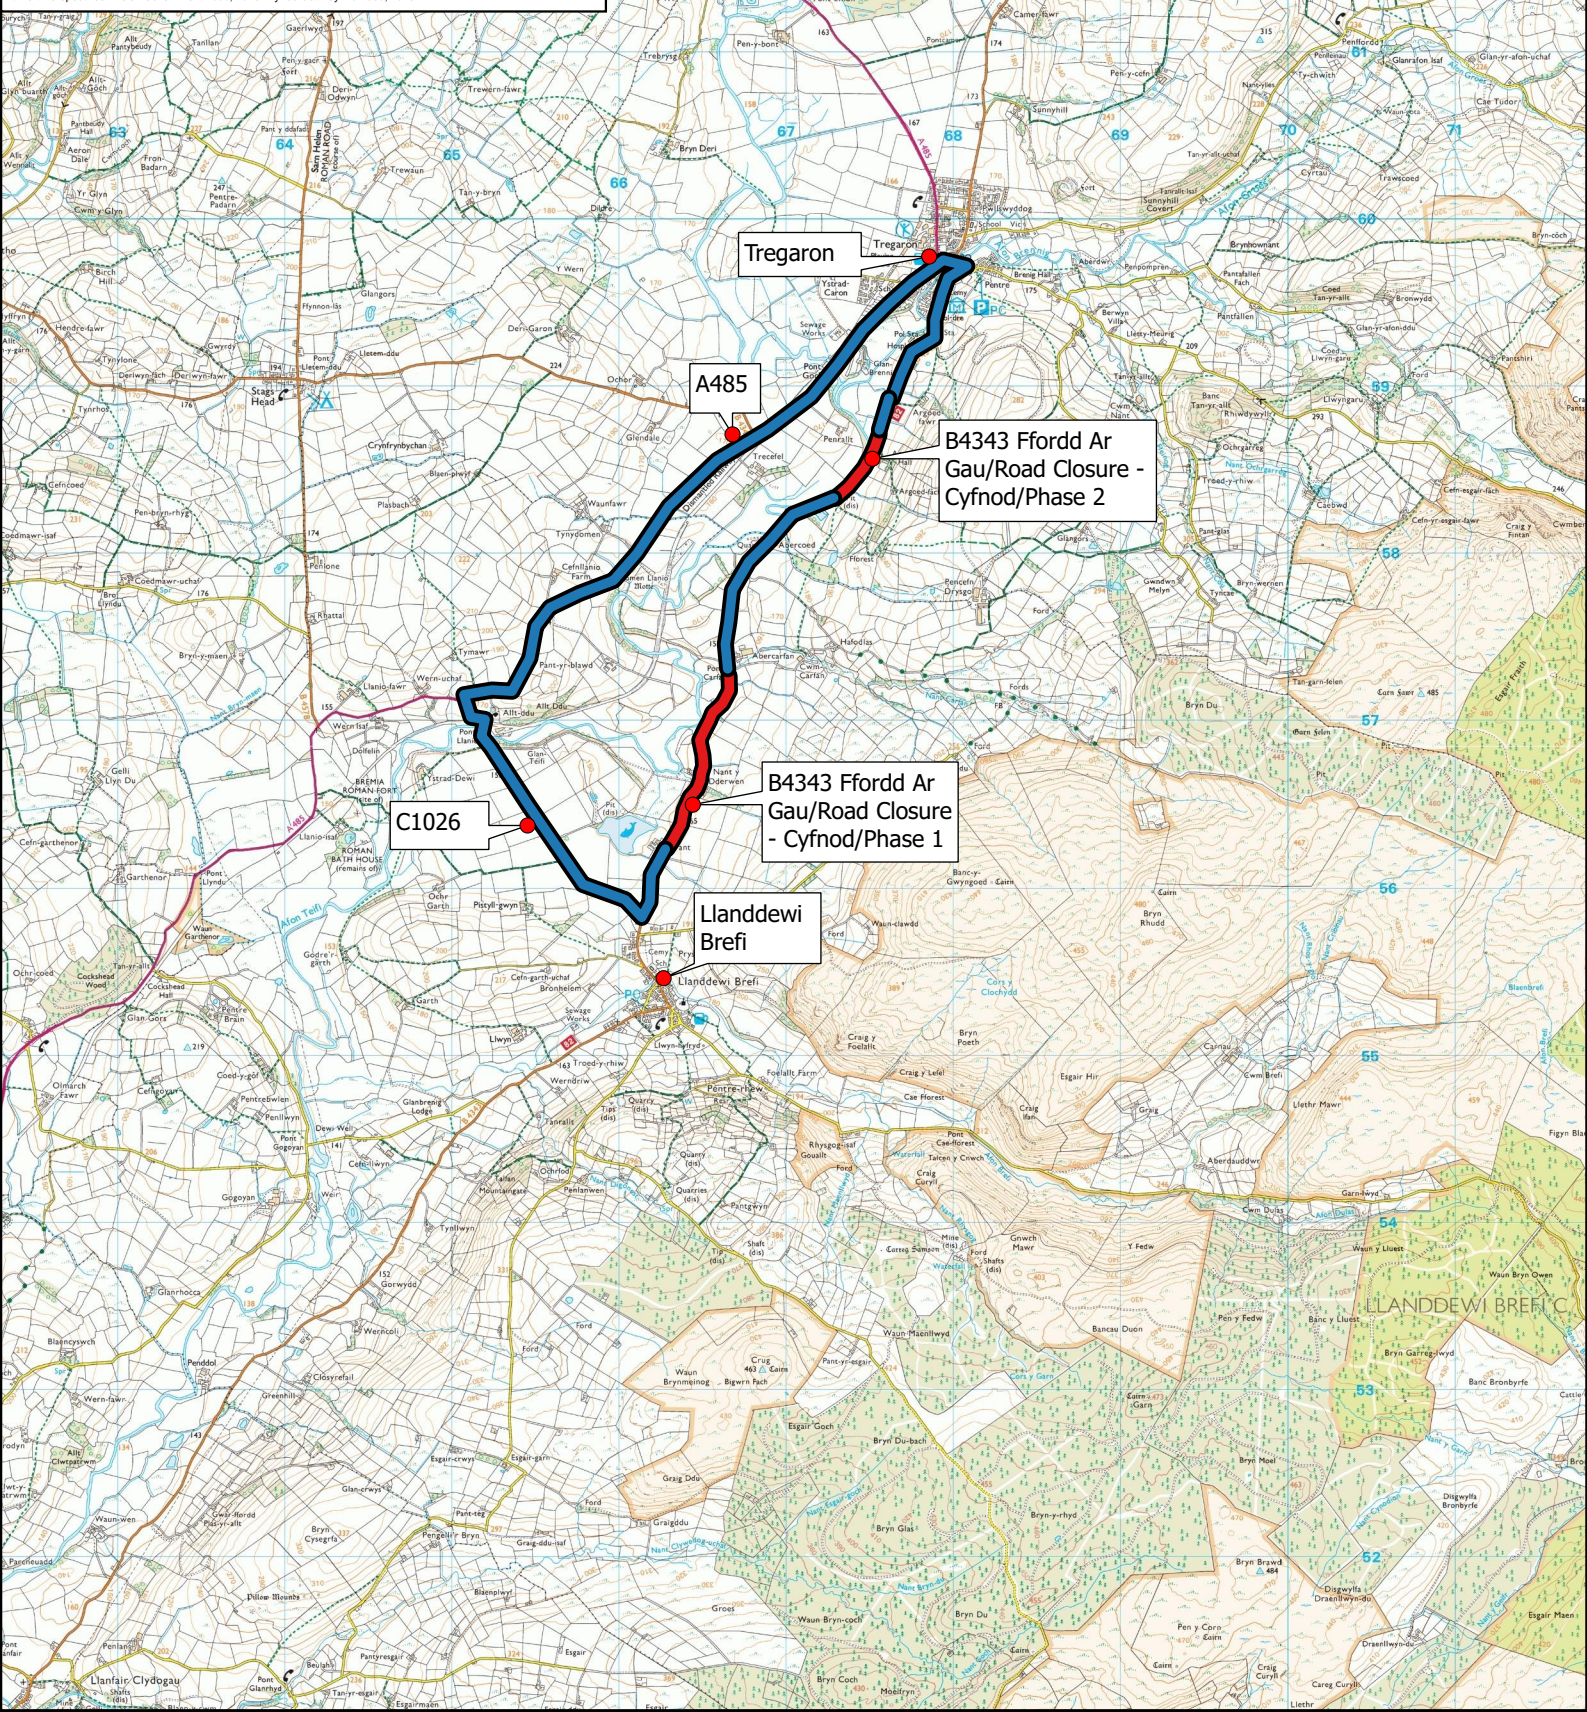

**Title: B4343 Llanddewi Brefi/Tregaron - Ffordd
Ar GAU Dros Dro/Temporary Road Closure**

Allwedd / Map Key:
COCH/RED - Ffordd Ar Gau/Road Closure
GLAS/BLUE: Llwybr Amgen/Alternative Route

Graddfa / Scale: 1:45,251
Argraffwyd ar / Printed on: 2023-11-14

Tregaron

A485

B4343 Ffordd Ar
Gau/Road Closure -
Cyfnod/Phase 2

B4343 Ffordd Ar
Gau/Road Closure
- Cyfnod/Phase 1

C1026

Llanddewi
Brefi